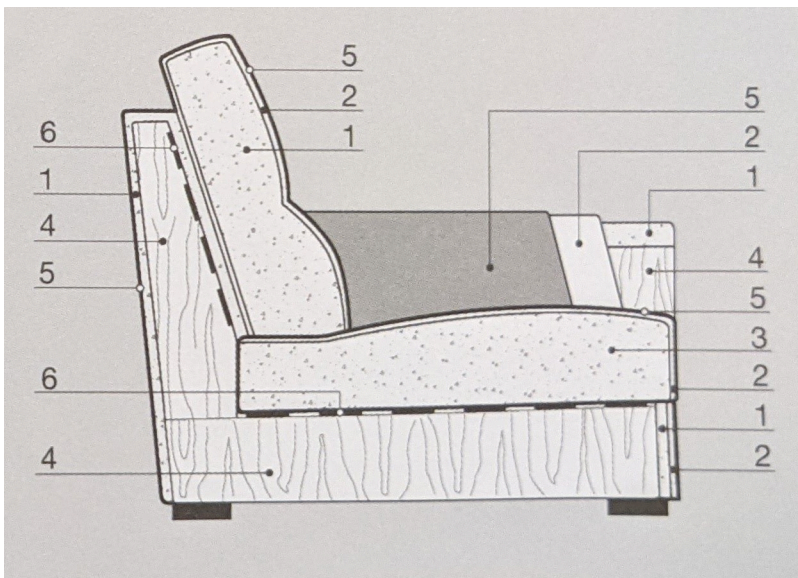

TOP GRAIN LEATHER

BRIGHT WHITE

SU-D329-371-L09-74 Sofa

SU-D329-338-L09-74 Arms

DARK GREY

SU-D329-371-L09-79 Sofa

SU-D329-338-L09-79 Arms

FULL SIZE SOFA BED

CONSTRUCTION

1. Polyurethane/Polyester Fiber
2. Polyester Flap
3. Polyurethane/Pocket Spring
4. Hardwood Frame
5. Top Grain Leather
6. Elastic Belts/Webbing

DIVINE

MADE IN ITALY

DIMENSIONS & SPECIFICATIONS

- Sofa: 80"W x 39"D x 36"H
- Sleeper (w/ mattress out): 80"W x 84"D x 36"H
- Mattress: 54.5"W x 74"D x 6"H
- Seating area: 62"W x 22"D x 19.5"H
- Sofa back height: 32"
- Back cushion (2): 31.5"W x 20"H (seam to seam)
- Seat cushion (2): 31.5"W x 22"D x 6"H (seam to seam)
- Arm height from floor: 24"
- Arm height from seat: 5"
- Arm width: 8"
- Feet: 2" round x 2"H
- Comfortably seats: 3 people
- Firmness level: Firm
- Product weight: 200 lbs.
- Weight capacity: 750 lbs.