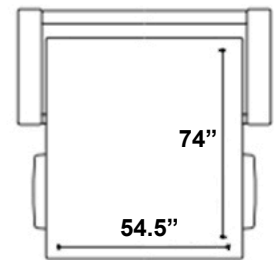

TOP GRAIN LEATHER

BRIGHT WHITE

SU-D329-371-L09-74 Sofa

SU-D329-338-L09-74 Arms

DARK GREY

SU-D329-371-L09-79 Sofa

SU-D329-338-L09-79 Arms

FULL SIZE SOFA BED

CONSTRUCTION

1. Polyurethane/Polyester Fiber
2. Polyester Flap
3. Polyurethane/Pocket Spring
4. Hardwood Frame
5. Top Grain Leather
6. Elastic Belts/Webbing

DIVINE

MADE IN ITALY

DIMENSIONS & SPECIFICATIONS

- Sofa: 80"W x 39"D x 36"H
- Sleeper (w/ mattress out): 80"W x 84"D x 36"H
- Mattress: 54.5"W x 74"D x 6"H
- Seating area: 62"W x 22"D x 19.5"H
- Sofa back height: 32"
- Back cushion (2): 31.5"W x 20"H (seam to seam)
- Seat cushion (2): 31.5"W x 22"D x 6"H (seam to seam)
- Arm height from floor: 24"
- Arm height from seat: 5"
- Arm width: 8"
- Feet: 2" round x 2"H
- Comfortably seats: 3 people
- Firmness level: Firm
- Product weight: 200 lbs.
- Weight capacity: 750 lbs.