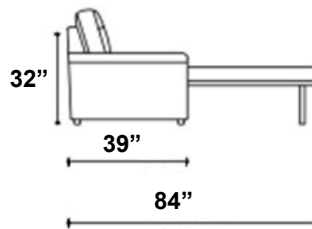

TOP GRAIN LEATHER

BRIGHT WHITE

SU-D329-371-L09-74 Sofa

SU-D329-338-L09-74 Arms

DARK GREY

SU-D329-371-L09-79 Sofa

SU-D329-338-L09-79 Arms

FULL SIZE SOFA BED

CONSTRUCTION

1. Polyurethane/Polyester Fiber
2. Polyester Flap
3. Polyurethane/Pocket Spring
4. Hardwood Frame
5. Top Grain Leather
6. Elastic Belts/Webbing

DIVINE

MADE IN ITALY

DIMENSIONS & SPECIFICATIONS

- Sofa: 80"W x 39"D x 36"H
- Sleeper (w/ mattress out): 80"W x 84"D x 36"H
- Mattress: 54.5"W x 74"D x 6"H
- Seating area: 62"W x 22"D x 19.5"H
- Sofa back height: 32"
- Back cushion (2): 31.5"W x 20"H (seam to seam)
- Seat cushion (2): 31.5"W x 22"D x 6"H (seam to seam)
- Arm height from floor: 24"
- Arm height from seat: 5"
- Arm width: 8"
- Feet: 2" round x 2"H
- Comfortably seats: 3 people
- Firmness level: Firm
- Product weight: 200 lbs.
- Weight capacity: 750 lbs.