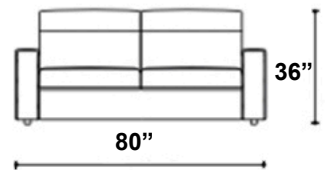

TOP GRAIN LEATHER

BRIGHT WHITE

SU-D329-371-L09-74 Sofa

SU-D329-338-L09-74 Arms

DARK GREY

SU-D329-371-L09-79 Sofa

SU-D329-338-L09-79 Arms

FULL SIZE SOFA BED

CONSTRUCTION

1. Polyurethane/Polyester Fiber
2. Polyester Flap
3. Polyurethane/Pocket Spring
4. Hardwood Frame
5. Top Grain Leather
6. Elastic Belts/Webbing

DIVINE

MADE IN ITALY

DIMENSIONS & SPECIFICATIONS

- Sofa: 80"W x 39"D x 36"H
- Sleeper (w/ mattress out): 80"W x 84"D x 36"H
- Mattress: 54.5"W x 74"D x 6"H
- Seating area: 62"W x 22"D x 19.5"H
- Sofa back height: 32"
- Back cushion (2): 31.5"W x 20"H (seam to seam)
- Seat cushion (2): 31.5"W x 22"D x 6"H (seam to seam)
- Arm height from floor: 24"
- Arm height from seat: 5"
- Arm width: 8"
- Feet: 2" round x 2"H
- Comfortably seats: 3 people
- Firmness level: Firm
- Product weight: 200 lbs.
- Weight capacity: 750 lbs.