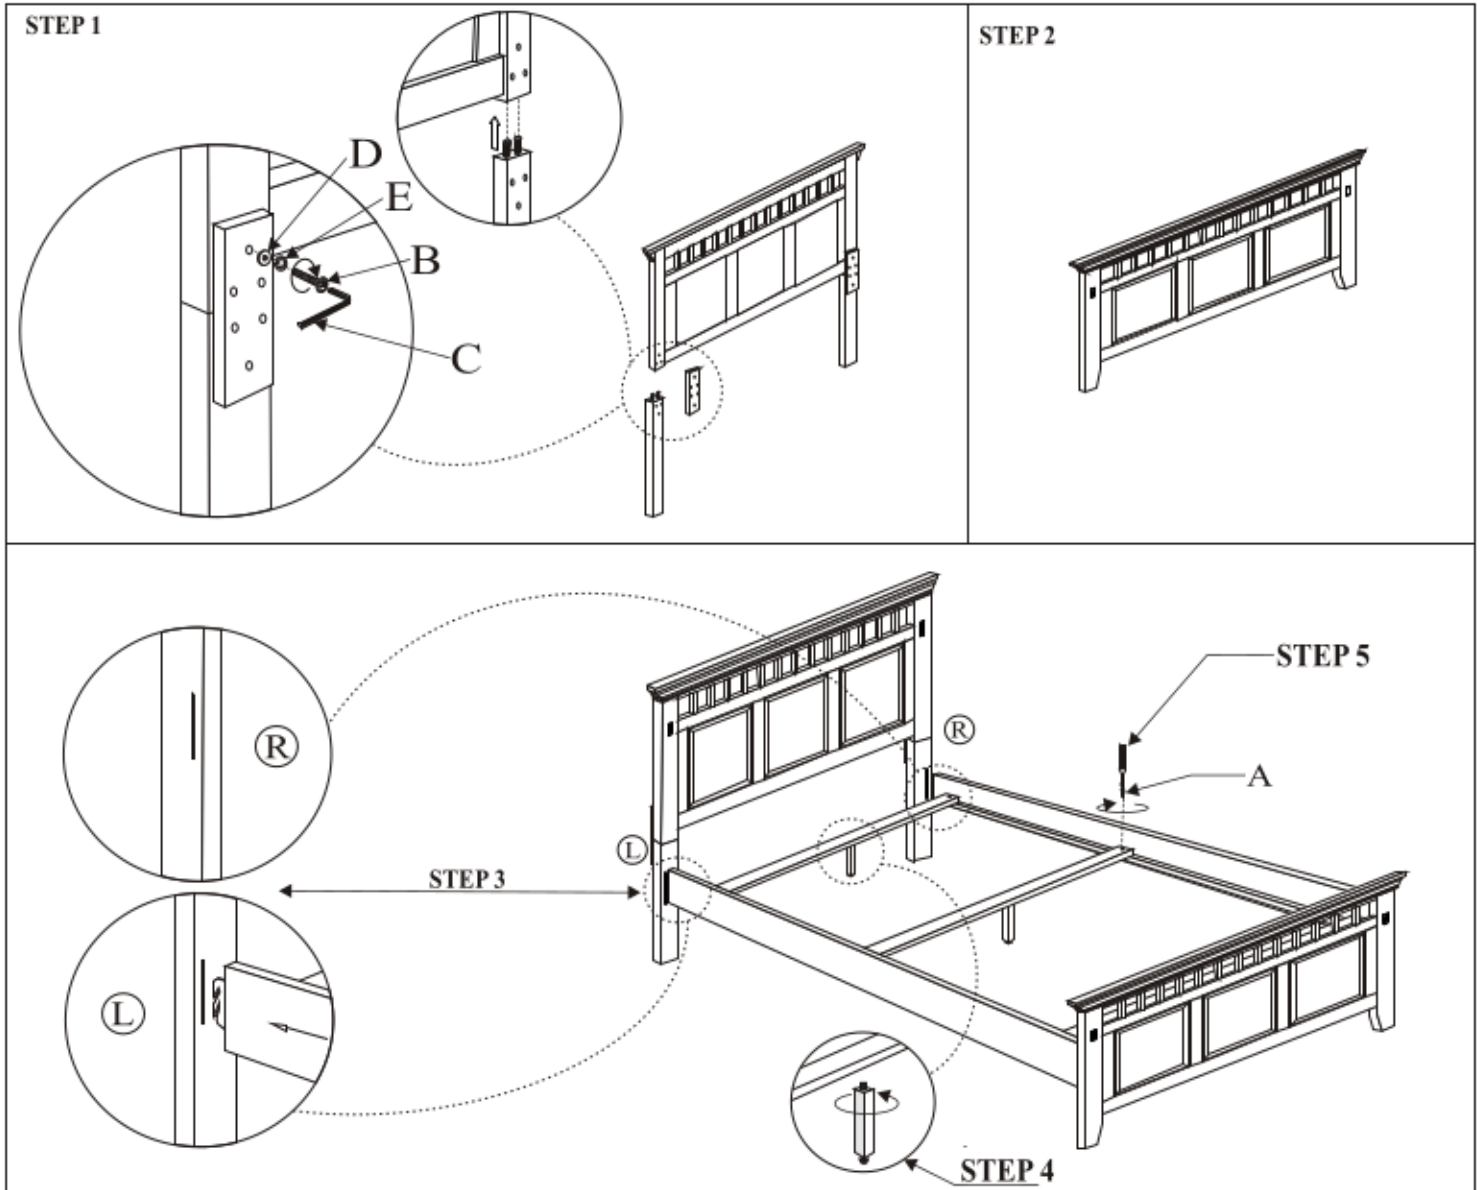

Sunset Trading

ASSEMBLY INSTRUCTION

GROUP NO : TREMONT PANEL BED

ITEM NO : TR 900 QHB / TR 900 QFB Description : QUEEN BED HB/ FB
TR 900 QRL
QUEEN BED RAILS

Thank you for purchasing this quality product. Be sure to check all packing material carefully for small parts which may loose inside the carton during shipment.

NO:	DRAWING	SIZE	DESCRIPTION	QTY
A		M4 X 30 mm	CBS.SCREW	6 pcs
B		M6 X 40 mm	JCBC. BOLT	12 pcs
C		M4 X 58mm	ALLEN WRENCH	1 pc
D		M6 X 13mm	FLAT WASHER	12 pcs
E		M6 X 13mm	SPRING WASHER	12 pcs

MADE IN MALAYSIA