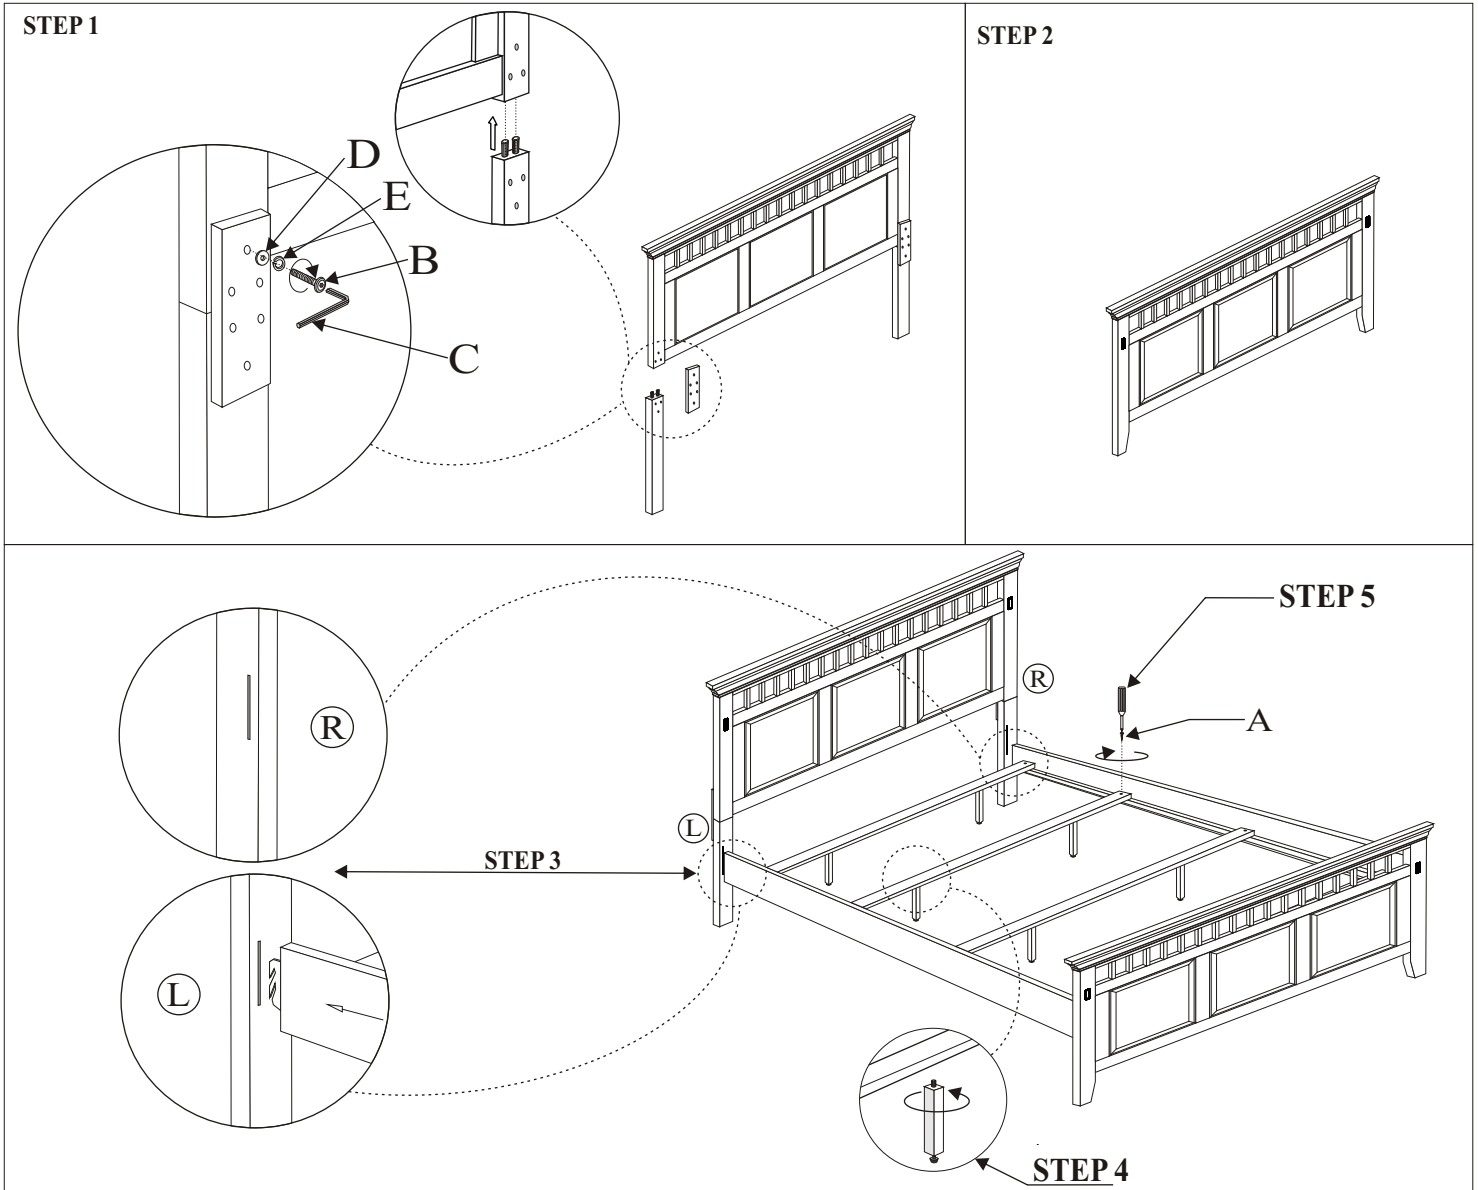

Elements

ASSEMBLY INSTRUCTION

GROUP NO : TRUDY PANEL BED

ITEM NO : TR 900 KHB / TR 900 KFB Description : KING BED HB/ FB
TR 900 KRL KING BED RAILS

Thank you for purchasing this quality product. Be sure to check all packing material carefully for small parts which may loose inside the carton during shipment.

NO:	DRAWING	SIZE	DESCRIPTION	QTY
A		M4 X 30 mm	CBS.SCREW	8 pcs
B		M6 X 40 mm	JCBC. BOLT	12 pcs
C		M4 X 58mm	ALLEN WRENCH	1 pc
D		M6 X 13mm	FLAT WASHER	12 pcs
E		M6 X 13mm	SPRING WASHER	12 pcs

MADE IN MALAYSIA