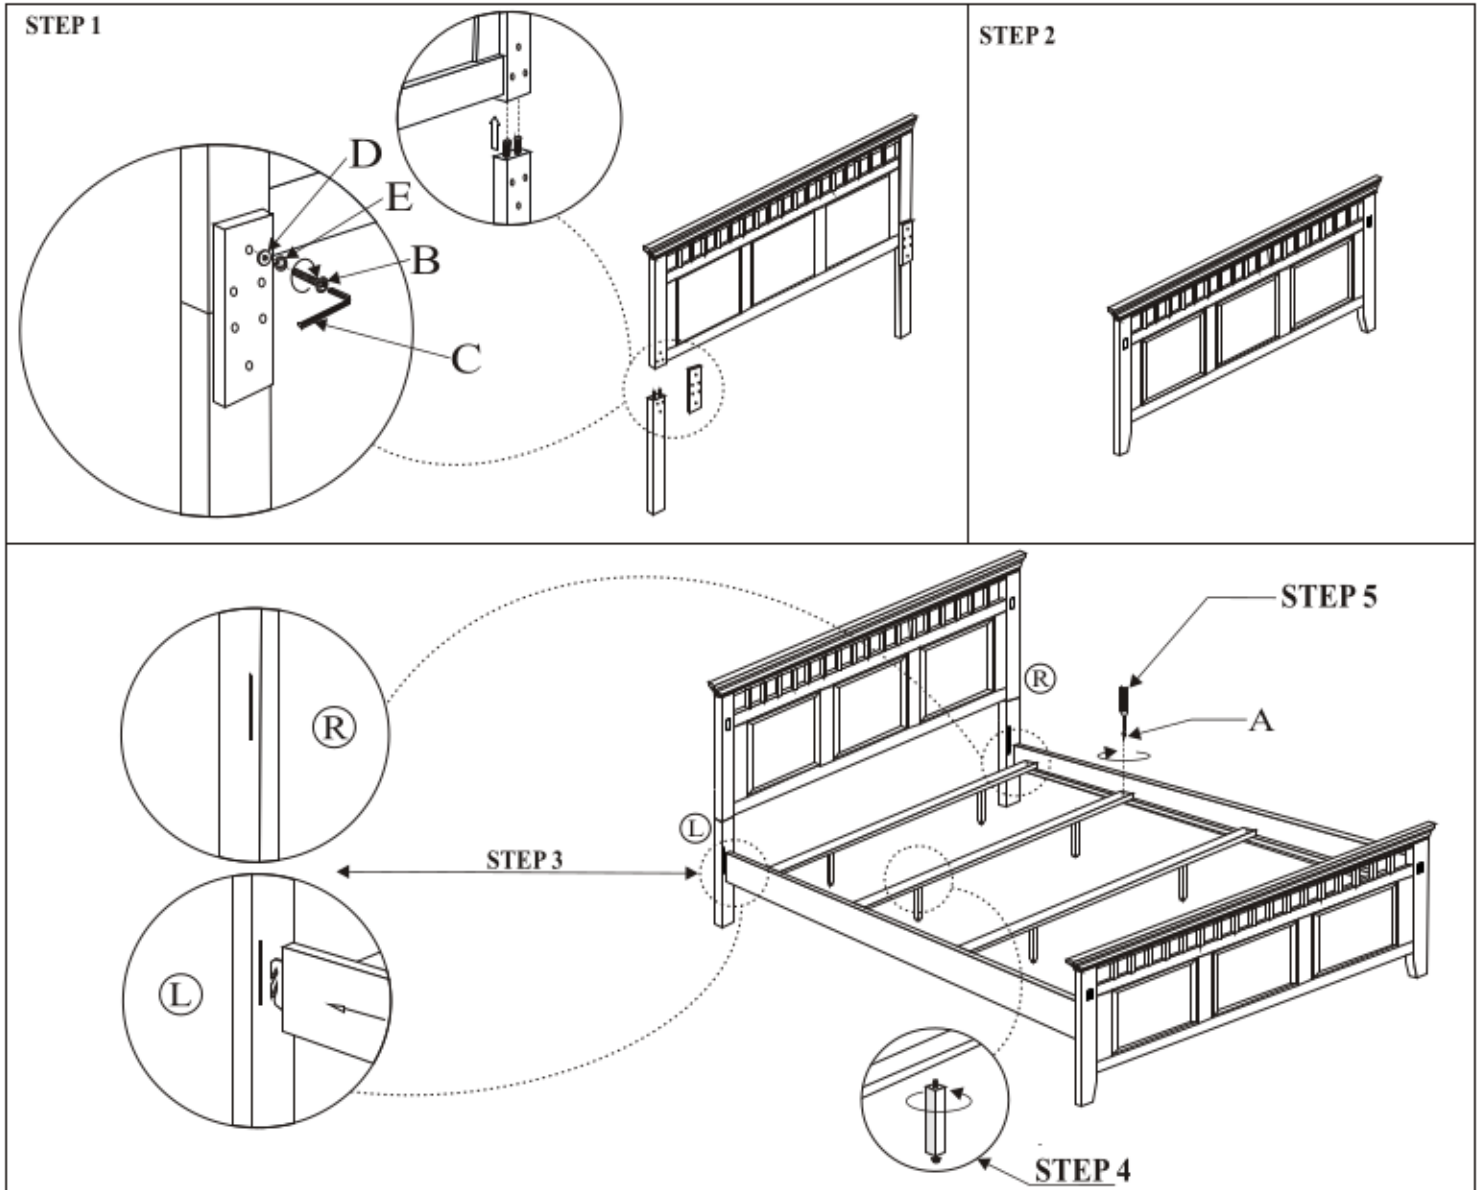

# ASSEMBLY INSTRUCTION

GROUP NO : TREMONT PANEL BED

ITEM NO : TR 900 KHB / TR 900 KFB Description : KING BED HB/ FB  
TR 900 KRL KING BED RAILS

Thank you for purchasing this quality product. Be sure to check all packing material carefully for small parts which may loose inside the carton during shipment.

NO:	DRAWING	SIZE	DESCRIPTION	QTY
A		M4 X 30 mm	CBS.SCREW	8 pcs
B		M6 X 40 mm	JCBC. BOLT	12 pcs
C		M4 X 58mm	ALLEN WRENCH	1 pc
D		M6 X 13mm	FLAT WASHER	12 pcs
E		M6 X 13mm	SPRING WASHER	12 pcs

**MADE IN MALAYSIA**