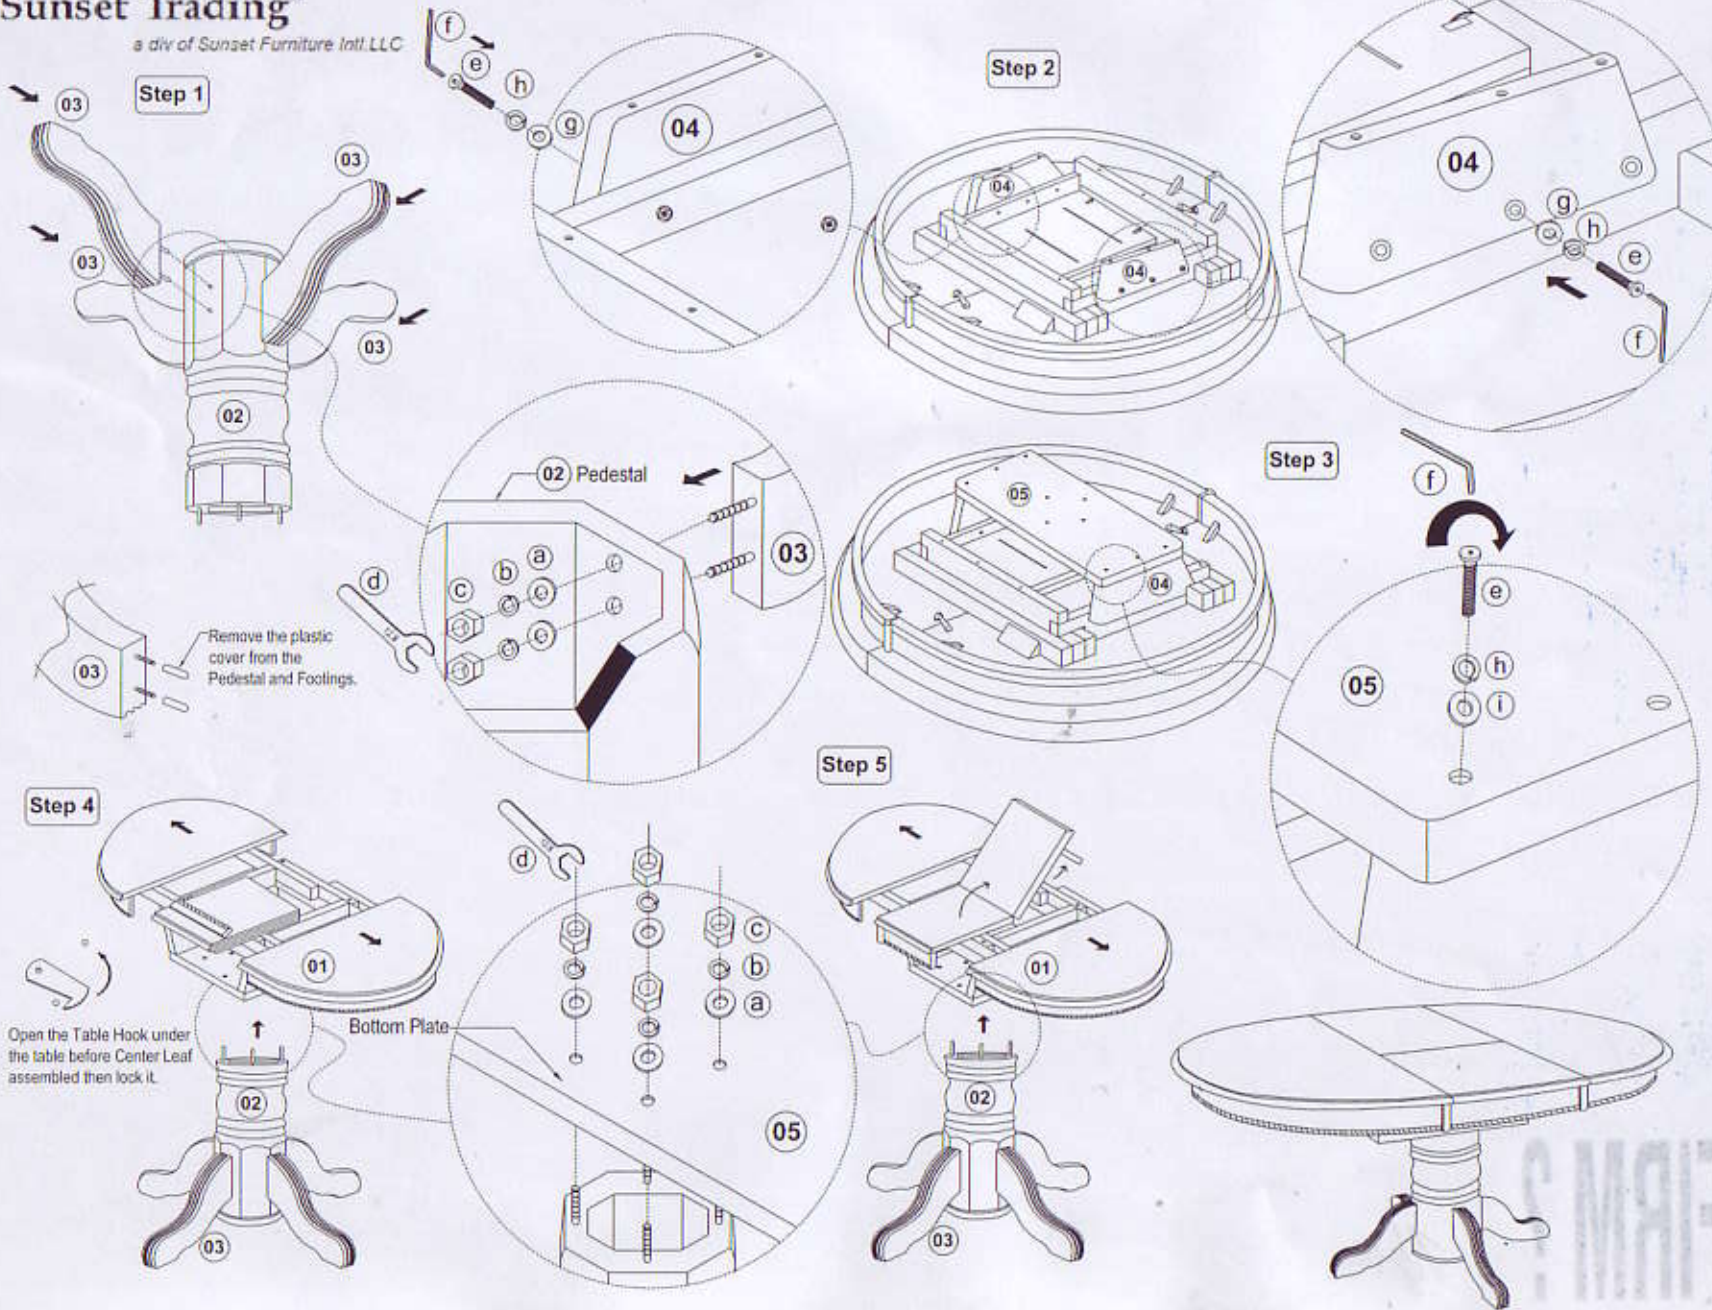

ASSEMBLY INSTRUCTION

OVAL BUTTERFLY TABLE

Size : 48"W x 48" x 66"L x 30"HT

Model :DLU-TBX-4866 (TSEB-0803)

Sunset Trading®

a div of Sunset Furniture Intl.LLC

List of Part For 1Set

01		Table Top	1
02		Pedestal	1
03		Leg	4
04		Supporting Rail	2
05		Mounting Plate	1

List of hardware For 1 Set

a		Flat Washer 3/16" x 22mm	12
b		Spring Washer 3/16"	12
c		Hexagon Nut	12
d		Spanner	1
e		J/CBC Bolt M6 x 45mm	12
f		Allen Key M4	1
g		Flat Washer 1/4" x 13mm	6
h		Spring Washer 1/4"	12
i		Flat Washer 1/4" x 18mm	6

⚠ Important Notes

- Keep all hardware parts out of reach of children.
- Must tighten screws periodically. With use screws will become loose. Check tightness of all screws every 6-8 weeks.
- Don't attempt to repair or modify parts that are broken or defective. Please contact the store immediately.
- Do not tighten all screw / bolt until all completely assembled.