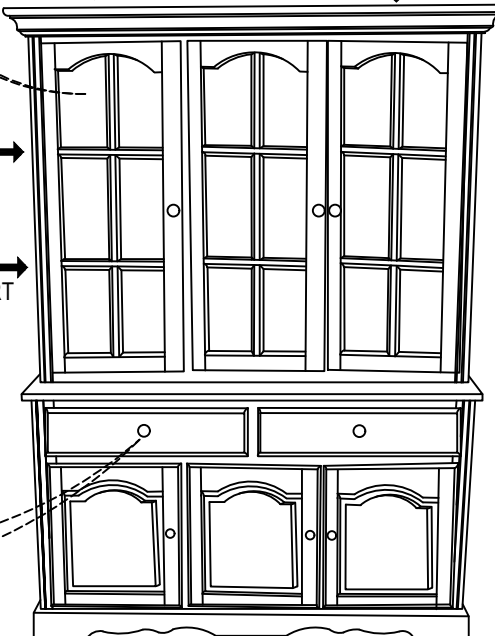

METAL CONNECTOR FITTING INSTRUCTION

STEP 1

* GLASS NEEDS TO BE INSTALLED .

STEP 2

List of Parts For 1 Set

01		HUTCH	1
02		BUFFET	1

List of Hardware For 1 Set

a		CSKCB SCREW M4 x 20mm	6
b		GLASS PACK (SHELF) - LONG	2
c		GLASS PACK (SHELF) - SHORT	4
d		GLASS PACK DOOR	3
e		GLASS PACK SIDE	6
f		SHELF SUPPORT	4
g		WOOD KNOB	8
h		KNOB SCREW	8
i		LIGHT FIXTURE	2
j		CSKCB SCREW M3 x 16mm	6