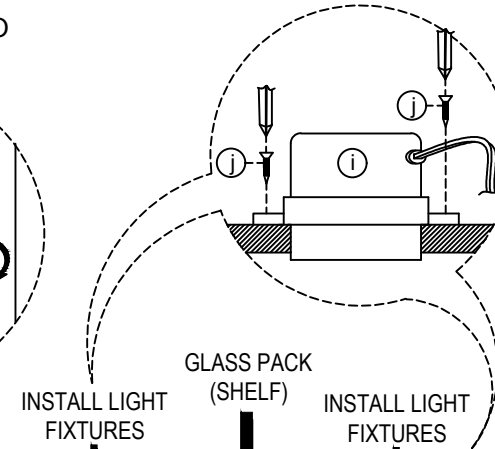

List of Hardware For 1 Set

a		Flat Washer 5/16" x 22mm	12
b		Spring Washer 5/16"	12
c		Hexagon Nut	12
d		Spanner	1
e		JCBC Bolt M6 x 45mm	12
f		Allen Key M4	1
g		Flat Washer 1/2" x 13mm	6
h		Spring Washer 1/4"	12
i		Flat Washer 1/4" x 18mm	6

METAL CONNECTOR FITTING INSTRUCTION

STEP 1

* GLASS NEEDS TO BE INSTALLED .

STEP 2

List of Parts For 1 Set

01		HUTCH	1
02		BUFFET	1

List of Hardware For 1 Set

a		CSKCB SCREW M4 x 20mm	6
b		GLASS PACK (SHELF) - LONG	2
c		GLASS PACK (SHELF) - SHORT	4
d		GLASS PACK DOOR	3
e		GLASS PACK SIDE	6
f		SHELF SUPPORT	4
g		WOOD KNOB	8
h		KNOB SCREW	8
i		LIGHT FIXTURE	2
j		CSKCB SCREW M3 x 16mm	6