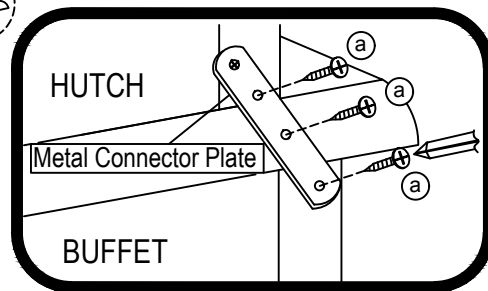

List of Hardware For 1 Set

a		Flat Washer 5/16" x 22mm	12
b		Spring Washer 5/16"	12
c		Hexagon Nut	12
d		Spanner	1
e		JCBC Bolt M6 x 45mm	12
f		Allen Key M4	1
g		Flat Washer 1/2" x 13mm	6
h		Spring Washer 1/4"	12
i		Flat Washer 1/4" x 18mm	6

METAL CONNECTOR FITTING INSTRUCTION

STEP 1

* GLASS NEEDS TO BE INSTALLED .

STEP 2

List of Parts For 1 Set

01		HUTCH	1
02		BUFFET	1

List of Hardware For 1 Set

a		CSKCB SCREW M4 x 20mm	6
b		GLASS PACK (SHELF) - LONG	2
c		GLASS PACK (SHELF) - SHORT	4
d		GLASS PACK DOOR	3
e		GLASS PACK SIDE	6
f		SHELF SUPPORT	4
g		WOOD KNOB	8
h		KNOB SCREW	8
i		LIGHT FIXTURE	2
j		CSKCB SCREW M3 x 16mm	6