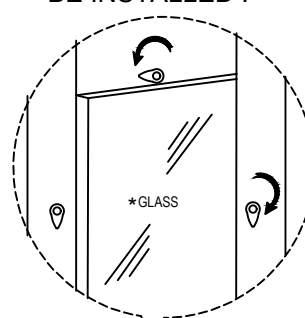

List of Hardware For 1 Set

a		Flat Washer 5/16" x 22mm	12
b		Spring Washer 5/16"	12
c		Hexagon Nut	12
d		Spanner	1
e		JCBC Bolt M6 x 45mm	12
f		Allen Key M4	1
g		Flat Washer 1/2" x 13mm	6
h		Spring Washer 1/4"	12
i		Flat Washer 1/4" x 18mm	6

IMPORTANT NOTES:

- Keep all hardware and small parts out of reach of children.
- Remove all staples and packing straps before you start to assemble.
- Do not discard main cartons and wrapping material until assembly is complete.
- Check to be sure you have all parts and hardware.
- Place all wooden parts on a clean soft surface to avoid parts from being scratched.
- Do not tighten all screws / bolts until completely assembled.
- Check tightness 3x/year, with use screws can become loose.
- Do not attempt to repair or modify parts that are broken or defective. Please contact us immediately.
- Enjoy your new furniture!

METAL CONNECTOR FITTING INSTRUCTION

STEP 1

* GLASS NEEDS TO BE INSTALLED .

STEP 2

List of Parts For 1 Set

01		HUTCH	1
02		BUFFET	1

List of Hardware For 1 Set

a		CSKCB SCREW M4 x 20mm	6
b		GLASS PACK (SHELF) - LONG	2
c		GLASS PACK (SHELF) - SHORT	4
d		GLASS PACK DOOR	3
e		GLASS PACK SIDE	6
f		SHELF SUPPORT	4
g		WOOD KNOB	8
h		KNOB SCREW	8
i		LIGHT FIXTURE	2
j		CSKCB SCREW M3 x 16mm	6