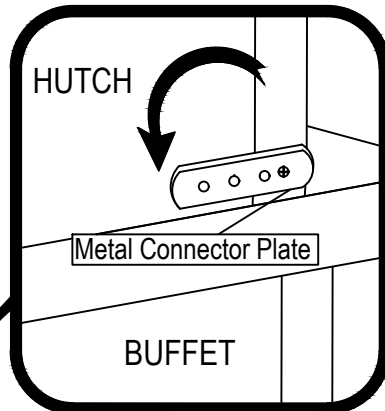

METAL CONNECTOR FITTING INSTRUCTION

STEP 1