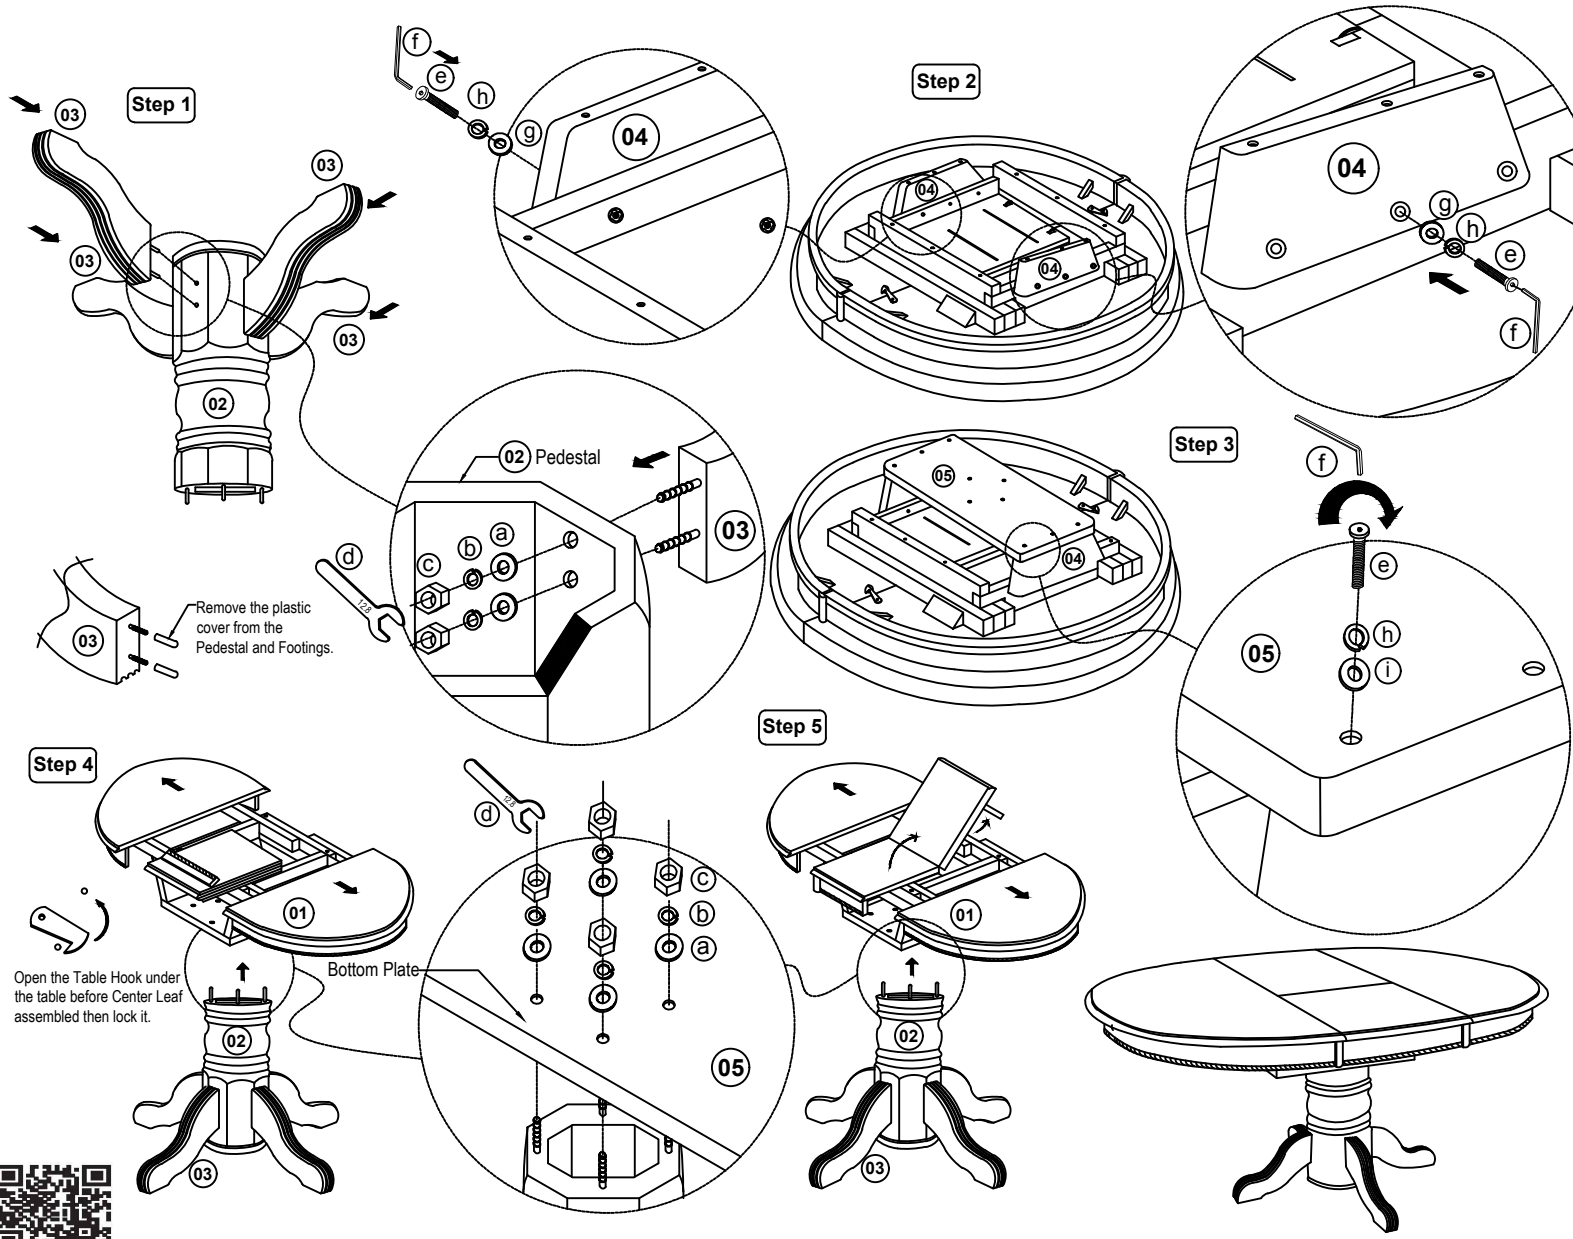

Please Contact us if you are Missing Parts or have any Questions
877-364-8464
info@sunsettrading.com

ASSEMBLY INSTRUCTIONS

SKU:DLU-TBX-4866

List of Parts For 1 Set

01		Table Top	1
02		Pedestal	1
03		Leg	4
04		Supporting Rail	2
05		Mounting Plate	1

List of Hardware For 1 Set

a		Flat Washer 5/16" x 22mm	12
b		Spring Washer 5/16"	12
c		Hexagon Nut	12
d		Spanner	1
e		JCBC Bolt M6 x 45mm	12
f		Allen Key M4	1
g		Flat Washer 1/2" x 13mm	6
h		Spring Washer 1/4"	12
i		Flat Washer 1/4" x 18mm	6

IMPORTANT NOTES:

- Keep all hardware and small parts out of reach of children.
- Remove all staples and packing straps before you start to assemble.
- Do not discard main cartons and wrapping material until assembly is complete.
- Check to be sure you have all parts and hardware.
- Place all wooden parts on a clean soft surface to avoid parts from being scratched.
- Do not tighten all screws / bolts until completely assembled.
- Check tightness 3x/year, with use screws can become loose.
- Do not attempt to repair or modify parts that are broken or defective. Please contact us immediately.
- Enjoy your new furniture!

METAL CONNECTOR FITTING INSTRUCTION

STEP 1

* GLASS NEEDS TO BE INSTALLED .

STEP 2

List of Parts For 1 Set

01		HUTCH	1
02		BUFFET	1

List of Hardware For 1 Set

a		CSKCB SCREW M4 x 20mm	6
b		GLASS PACK (SHELF) - LONG	2
c		GLASS PACK (SHELF) - SHORT	4
d		GLASS PACK DOOR	3
e		GLASS PACK SIDE	6
f		SHELF SUPPORT	4
g		WOOD KNOB	8
h		KNOB SCREW	8
i		LIGHT FIXTURE	2
j		CSKCB SCREW M3 x 16mm	6