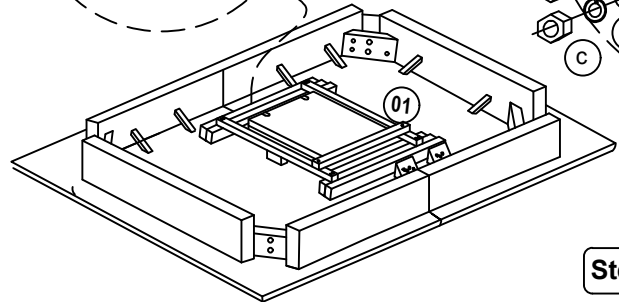

Please Contact us if you are Missing Parts or have any Questions
877-364-8464
info@sunsettrading.com

ASSEMBLY INSTRUCTIONS

SKU: DLU-EL-TL-9282-AG

Step 1

Step 4

Step 3

Step 2

List of Parts For 1 Set

01		Table Top	1
02		Leg	4

List of Hardware For 1 Set

a		Flat Washer 5/16" x 22mm	8
b		Spring Washer 5/16"	8
c		Hexagon Nut 5/16" x 7mm	8
d		Spanner 12.8mm	1

IMPORTANT NOTES:

- Keep all hardware and small parts out of reach of children.
- Remove all staples and packing straps before you start to assemble.
- Do not discard main cartons and wrapping material until assembly is complete.
- Check to be sure you have all parts and hardware.
- Place all wooden parts on a clean soft surface to avoid parts from being scratched.
- Do not tighten all screws / bolts until completely assembled.
- Check tightness 3x's/year, with use screws can become loose.
- Do not attempt to repair or modify parts that are broken or defective. Please contact us immediately.
- Enjoy your new furniture!