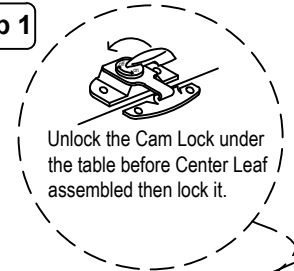

Step 1

Step 4

Step 3