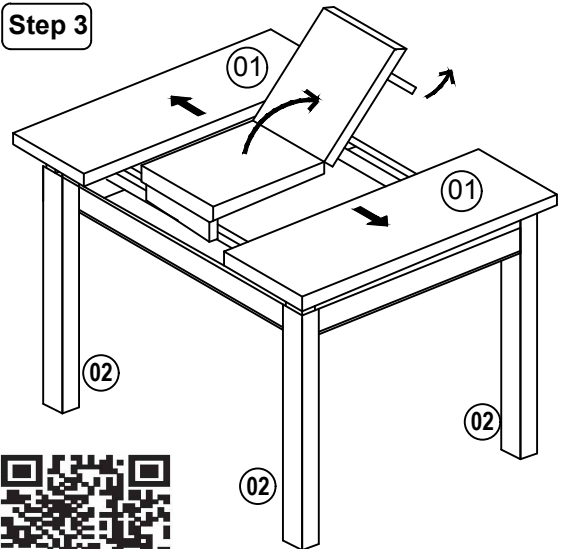

Please Contact us if you are Missing Parts or have any Questions
877-364-8464
info@sunsettrading.com

ASSEMBLY INSTRUCTIONS

SKU: DLU-EL-TL-9282-AG

Step 1

Step 4

Step 3

Step 2

List of Parts For 1 Set

01		Table Top	1
02		Leg	4

List of Hardware For 1 Set

a		Flat Washer 5/16" x 22mm	8
b		Spring Washer 5/16"	8
c		Hexagon Nut 5/16" x 7mm	8
d		Spanner 12.8mm	1

IMPORTANT NOTES:

- Keep all hardware and small parts out of reach of children.
- Remove all staples and packing straps before you start to assemble.
- Do not discard main cartons and wrapping material until assembly is complete.
- Check to be sure you have all parts and hardware.
- Place all wooden parts on a clean soft surface to avoid parts from being scratched.
- Do not tighten all screws / bolts until completely assembled.
- Check tightness 3x's/year, with use screws can become loose.
- Do not attempt to repair or modify parts that are broken or defective. Please contact us immediately.
- Enjoy your new furniture!