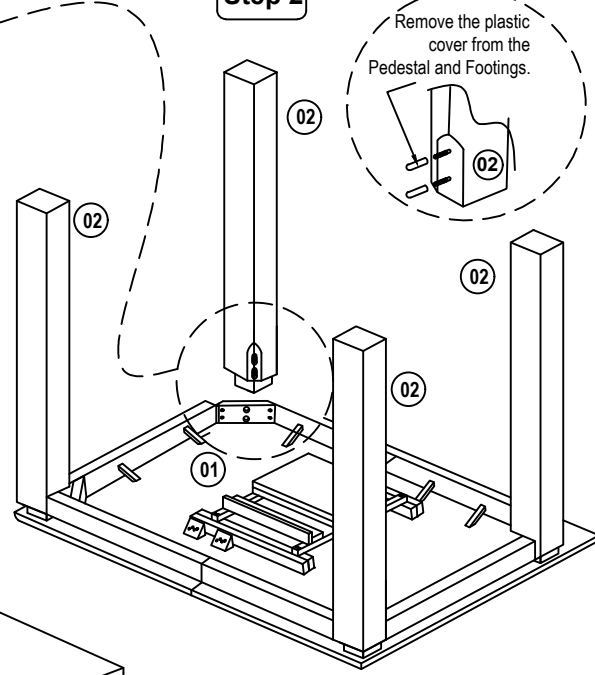

Please Contact us if you are Missing Parts or have any Questions
877-364-8464
info@sunsettrading.com

ASSEMBLY INSTRUCTIONS

SKU: DLU-EL-TL-9282-AG

Step 1

Step 4

Step 3

Step 2

List of Parts For 1 Set

01		Table Top	1
02		Leg	4

List of Hardware For 1 Set

a		Flat Washer 5/16" x 22mm	8
b		Spring Washer 5/16"	8
c		Hexagon Nut 5/16" x 7mm	8
d		Spanner 12.8mm	1

IMPORTANT NOTES:

- Keep all hardware and small parts out of reach of children.
- Remove all staples and packing straps before you start to assemble.
- Do not discard main cartons and wrapping material until assembly is complete.
- Check to be sure you have all parts and hardware.
- Place all wooden parts on a clean soft surface to avoid parts from being scratched.
- Do not tighten all screws / bolts until completely assembled.
- Check tightness 3x's/year, with use screws can become loose.
- Do not attempt to repair or modify parts that are broken or defective. Please contact us immediately.
- Enjoy your new furniture!