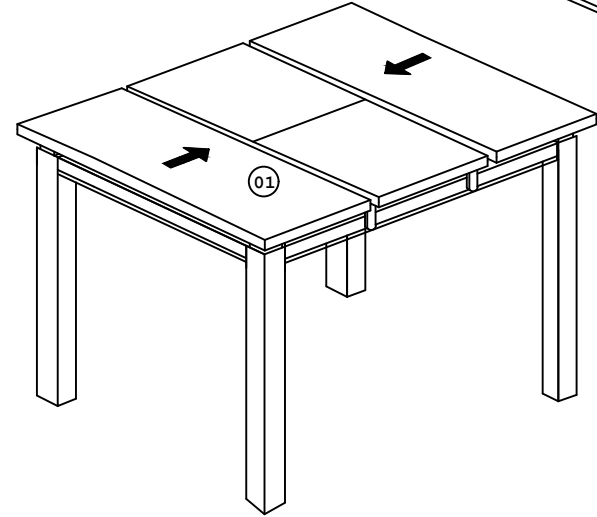

Please Contact us if you are Missing Parts or have any Questions
877-364-8464
info@sunsettrading.com

ASSEMBLY INSTRUCTIONS

SKU: DLU-EL-TL-9282-AG

Step 1

Step 4

Step 3

Step 2

List of Parts For 1 Set

01		Table Top	1
02		Leg	4

List of Hardware For 1 Set

a		Flat Washer 5/16" x 22mm	8
b		Spring Washer 5/16"	8
c		Hexagon Nut 5/16" x 7mm	8
d		Spanner 12.8mm	1

IMPORTANT NOTES:

- Keep all hardware and small parts out of reach of children.
- Remove all staples and packing straps before you start to assemble.
- Do not discard main cartons and wrapping material until assembly is complete.
- Check to be sure you have all parts and hardware.
- Place all wooden parts on a clean soft surface to avoid parts from being scratched.
- Do not tighten all screws / bolts until completely assembled.
- Check tightness 3x's/year, with use screws can become loose.
- Do not attempt to repair or modify parts that are broken or defective. Please contact us immediately.
- Enjoy your new furniture!