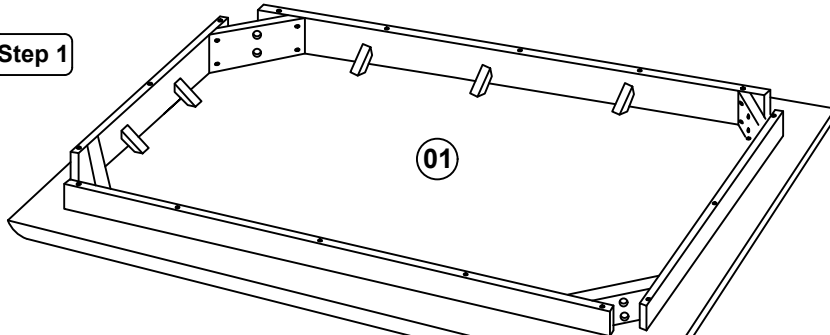

701 E Industrial Pk Dr
Manchester, NH 03109
sunsettrading.com

Thank you for purchasing this quality product! It has been engineered for easy assembly yet constructed for durability. Please take the time to read and follow the instructions while assembling.

Please Contact us if you are Missing Parts or have any Questions
877-364-8464
info@sunsettrading.com

ASSEMBLY INSTRUCTIONS

SKU: DLU-EL-TL-3660-AG

List of Parts For 1 Set

01		Table Top	1
02		Table Leg	4

List of Hardware For 1 Set

a		Flat Washer 5/16" x 22mm	8
b		Spring Washer 5/16"	8
c		Hexagon Nut 5/16" x 7mm	8
d		Spanner 12.8 mm	1

⚠ IMPORTANT NOTES:

- Keep all hardware and small parts out of reach of children.
- Remove all staples and packing straps before you start to assemble.
- Do not discard main cartons and wrapping material until assembly is complete.
- Check to be sure you have all parts and hardware.
- Place all wooden parts on a clean soft surface to avoid parts from being scratched.
- Do not tighten all screws / bolts until completely assembled.
- Check tightness 3x's/year, with use screws can become loose.
- Do not attempt to repair or modify parts that are broken or defective. Please contact us immediately.
- Enjoy your new furniture!

Step 1