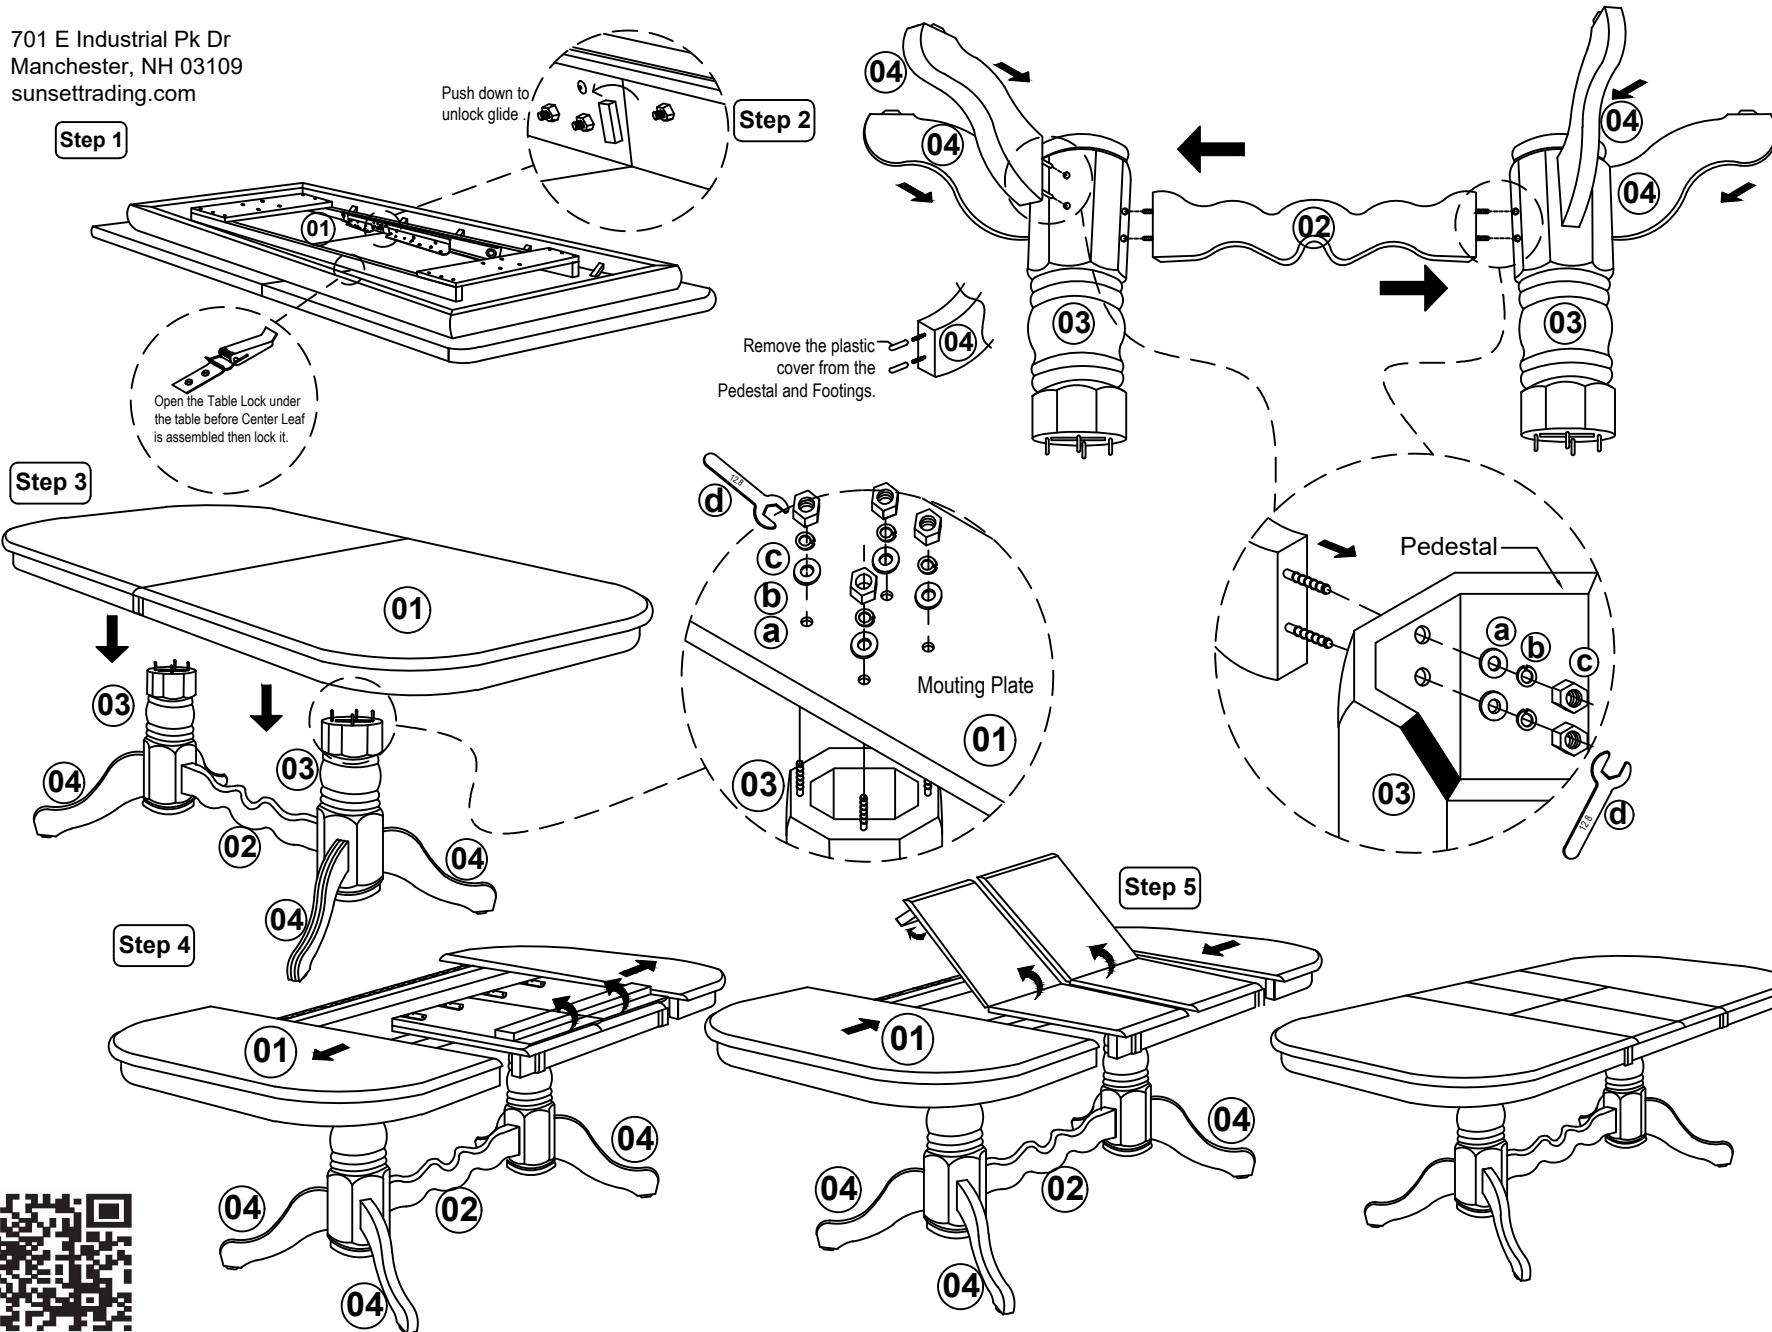

### List of Parts For 1 Set

01		Table Top	1
02		Bottom CenterRail	1
03		Pedestal	2
04		Table Leg	4

### List of Hardware for 1 Set

a		Flat Washer 5/16" x 22mm	20
b		Spring Washer 5/16"	20
c		Hexagon Nut 5/16" x 7mm	20
d		Spanner 12.8 mm	1

### IMPORTANT NOTES

- Keep all hardware and small parts out of reach of children.
- Remove all staples and packing straps before you start to assemble.
- Do not discard main cartons and wrapping material until assembly is complete.
- Check to be sure you have all parts and hardware.
- Place all wooden parts on a clean soft surface to avoid parts from being scratched.
- Do not tighten all screws/ bolts until completely assembled.
- Check tightness 3x's/year, with use screws can become loose.
- Do not attempt to repair or modify parts that are broken or defective. Please contact us immediately.
- Enjoy your new furniture!