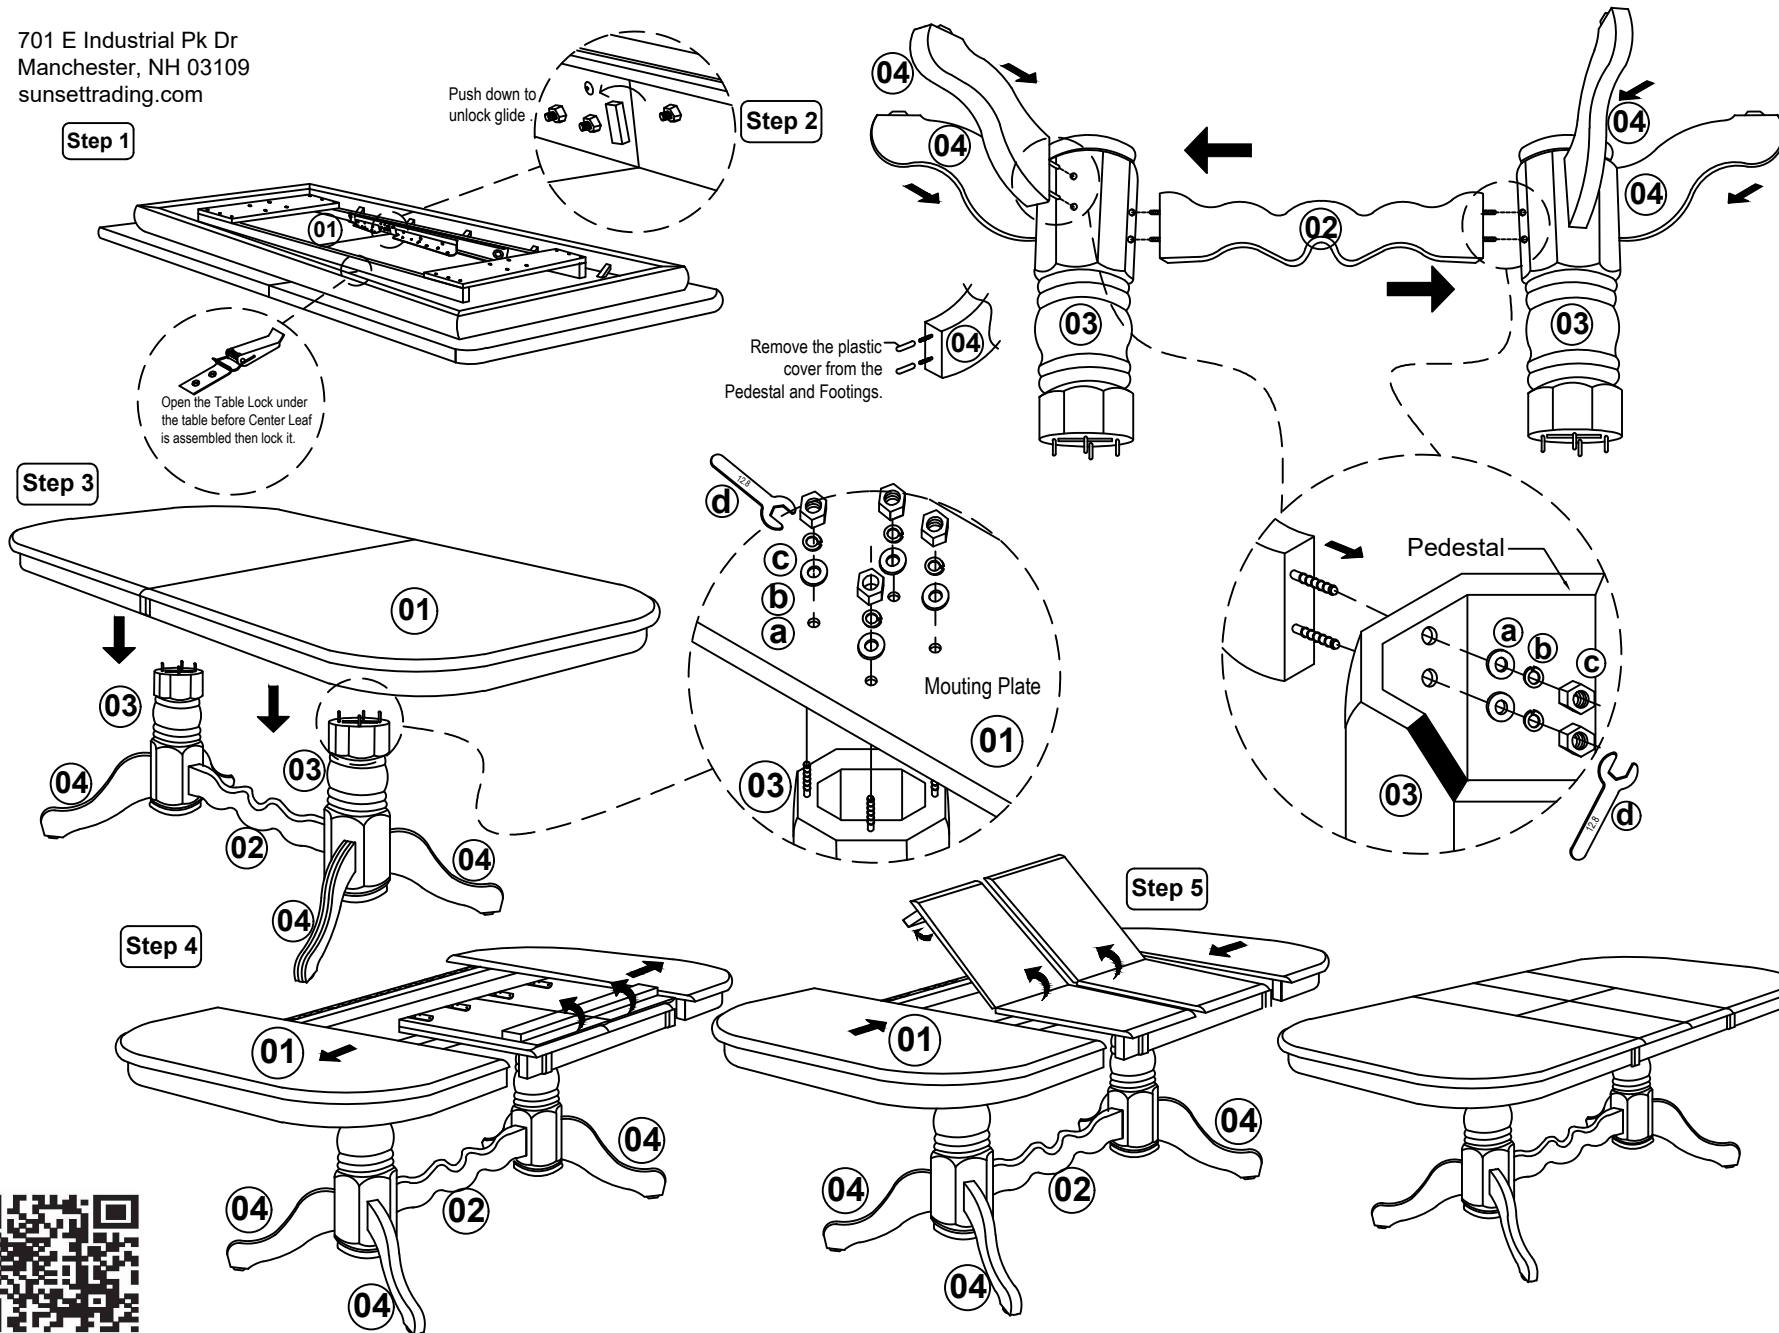

701 E Industrial Pk Dr
Manchester, NH 03109
sunsettrading.com

List of Parts For 1 Set

01		Table Top	1
02		Bottom CenterRail	1
03		Pedestal	2
04		Table Leg	4

List of Hardware for 1 Set

a		Flat Washer 5/16" x 22mm	20
b		Spring Washer 5/16"	20
c		Hexagon Nut 5/16" x 7mm	20
d		Spanner 12.8 mm	1

⚠ IMPORTANT NOTES

- Keep all hardware and small parts out of reach of children.
- Remove all staples and packing straps before you start to assemble.
- Do not discard main cartons and wrapping material until assembly is complete.
- Check to be sure you have all parts and hardware.
- Place all wooden parts on a clean soft surface to avoid parts from being scratched.
- Do not tighten all screws/ bolts until completely assembled.
- Check tightness 3x's/year, with use screws can become loose.
- Do not attempt to repair or modify parts that are broken or defective. Please contact us immediately.
- Enjoy your new furniture!