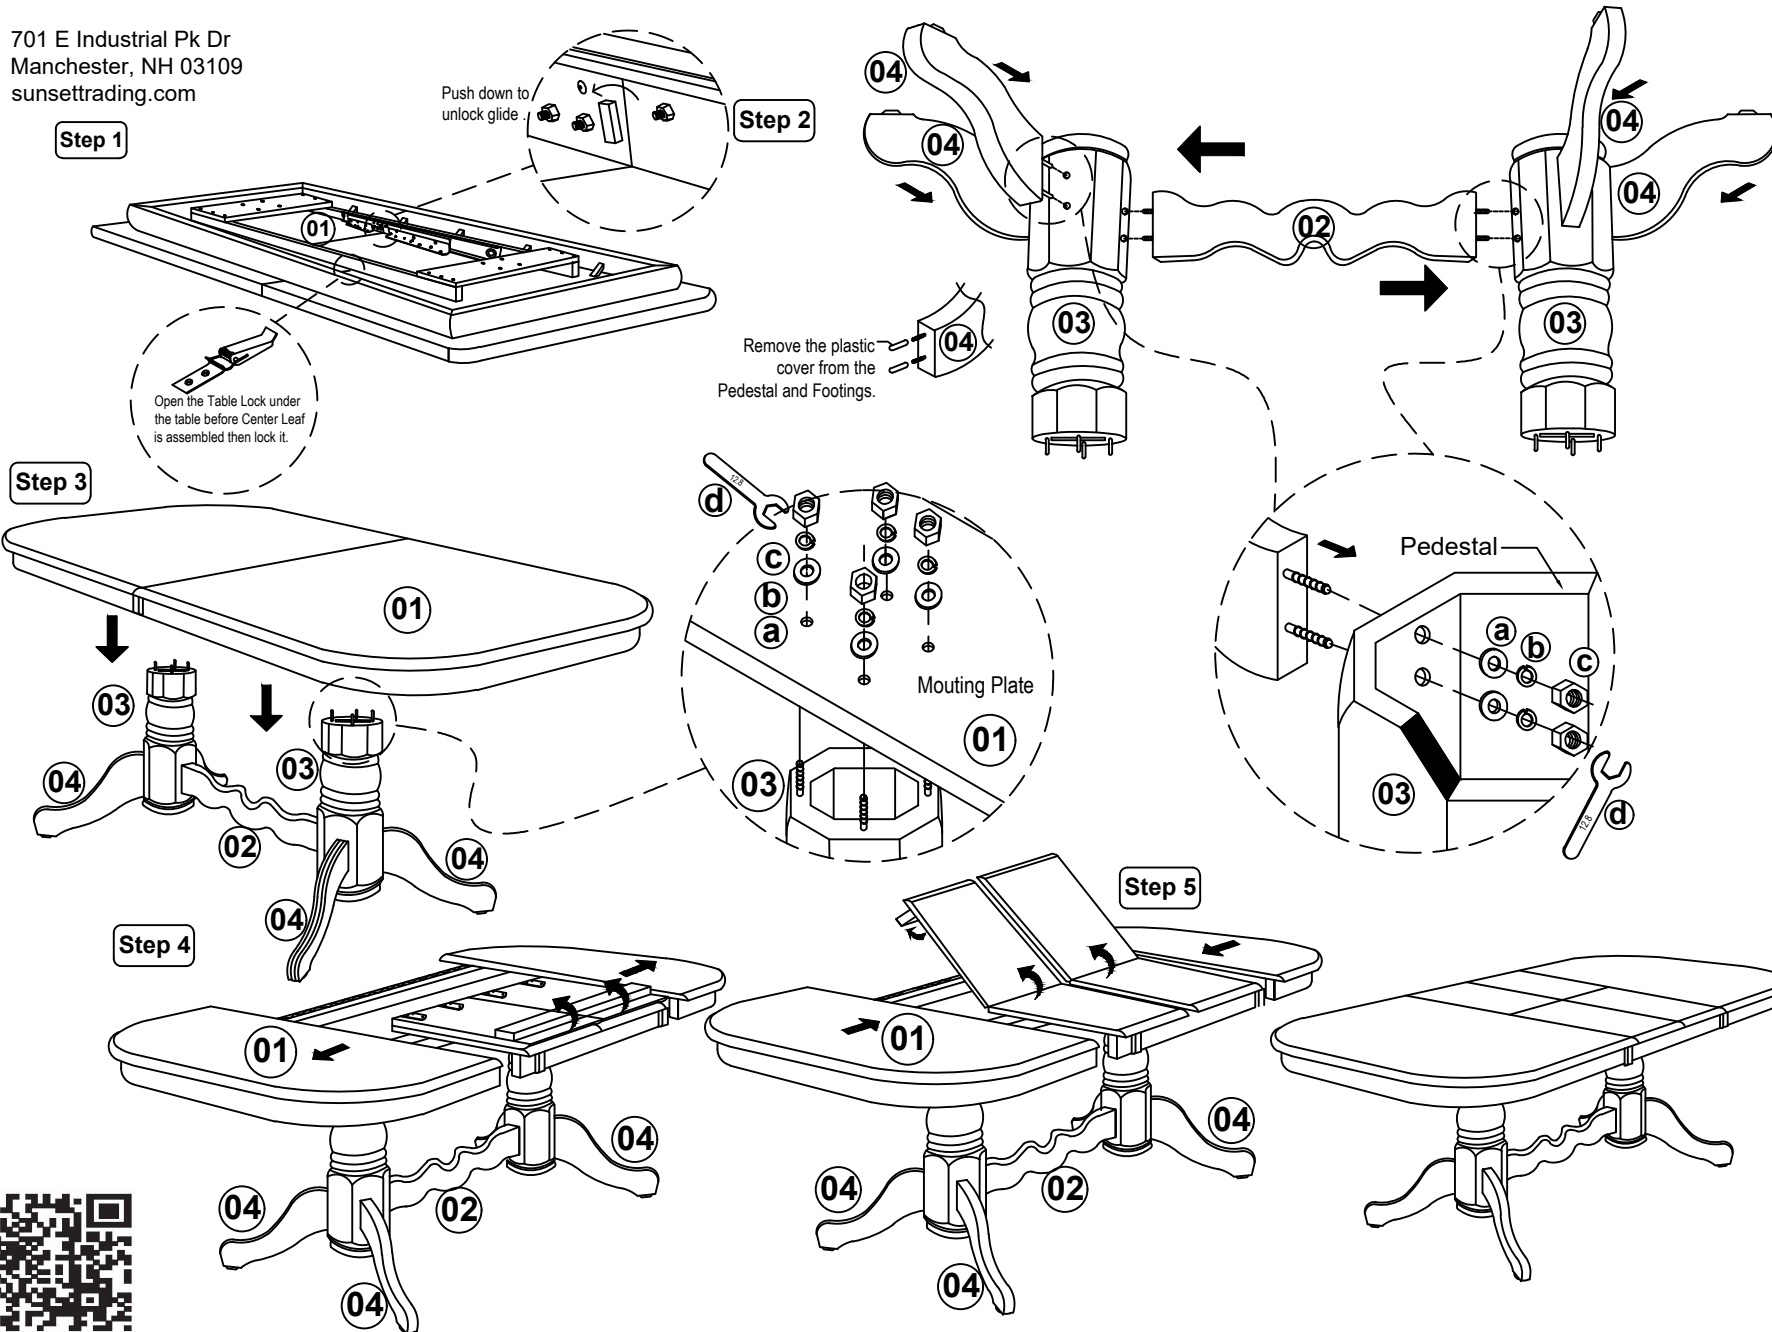

701 E Industrial Pk Dr
Manchester, NH 03109
sunsettrading.com

List of Parts For 1 Set

01		Table Top	1
02		Bottom CenterRail	1
03		Pedestal	2
04		Table Leg	4

List of Hardware for 1 Set

a		Flat Washer 5/16" x 22mm	20
b		Spring Washer 5/16"	20
c		Hexagon Nut 5/16" x 7mm	20
d		Spanner 12.8 mm	1

IMPORTANT NOTES

- Keep all hardware and small parts out of reach of children.
- Remove all staples and packing straps before you start to assemble.
- Do not discard main cartons and wrapping material until assembly is complete.
- Check to be sure you have all parts and hardware.
- Place all wooden parts on a clean soft surface to avoid parts from being scratched.
- Do not tighten all screws/ bolts until completely assembled.
- Check tightness 3x's/year, with use screws can become loose.
- Do not attempt to repair or modify parts that are broken or defective. Please contact us immediately.
- Enjoy your new furniture!