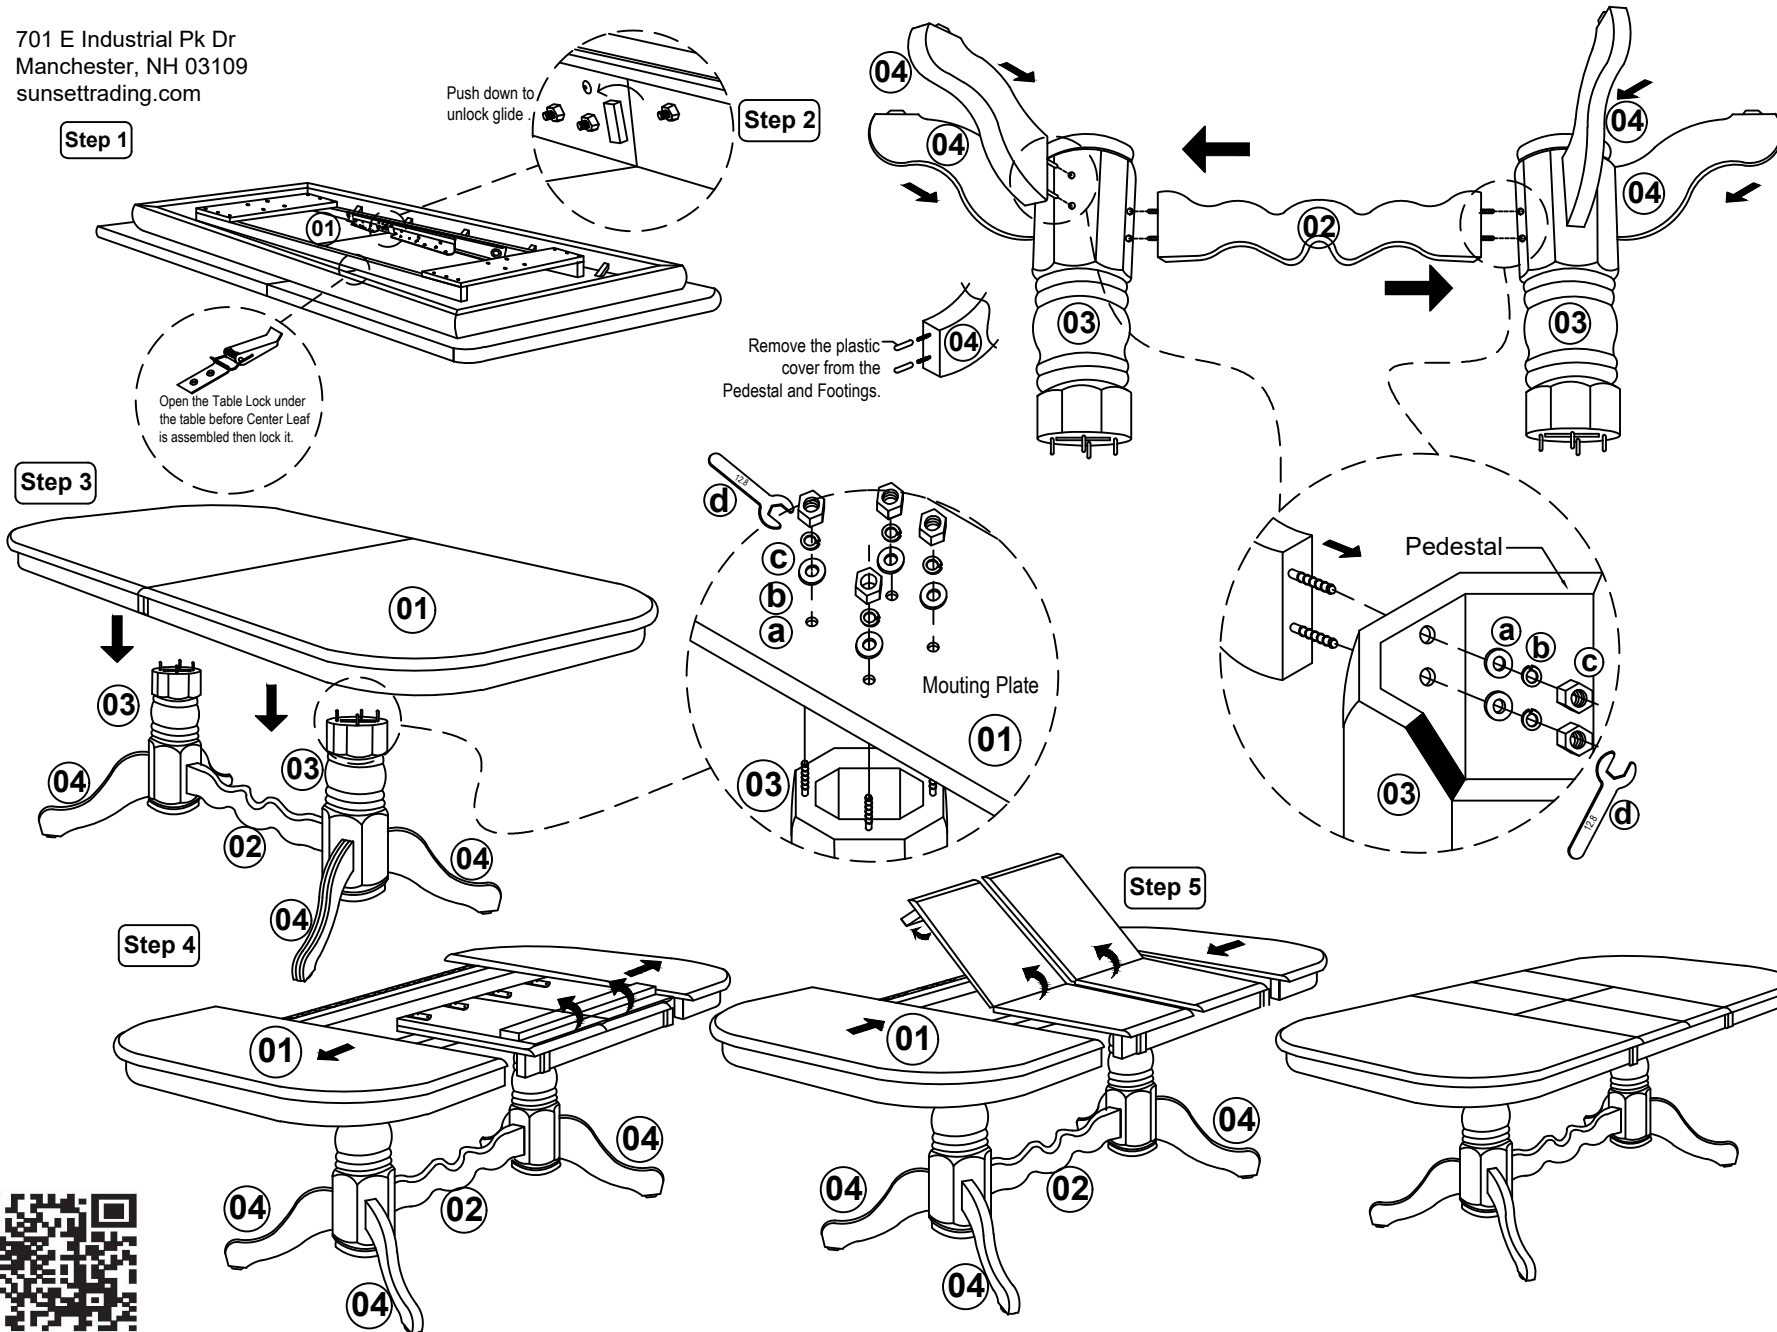

### List of Parts For 1 Set

01		Table Top	1
02		Bottom CenterRail	1
03		Pedestal	2
04		Table Leg	4

### List of Hardware for 1 Set

a		Flat Washer $\frac{5}{16}$ " x 22mm	20
b		Spring Washer $\frac{5}{16}$ "	20
c		Hexagon Nut $\frac{5}{16}$ " x 7mm	20
d		Spanner 12.8 mm	1

### IMPORTANT NOTES

- Keep all hardware and small parts out of reach of children.
- Remove all staples and packing straps before you start to assemble.
- Do not discard main cartons and wrapping material until assembly is complete.
- Check to be sure you have all parts and hardware.
- Place all wooden parts on a clean soft surface to avoid parts from being scratched.
- Do not tighten all screws/ bolts until completely assembled.
- Check tightness 3x's/year, with use screws can become loose.
- Do not attempt to repair or modify parts that are broken or defective. Please contact us immediately.
- Enjoy your new furniture!