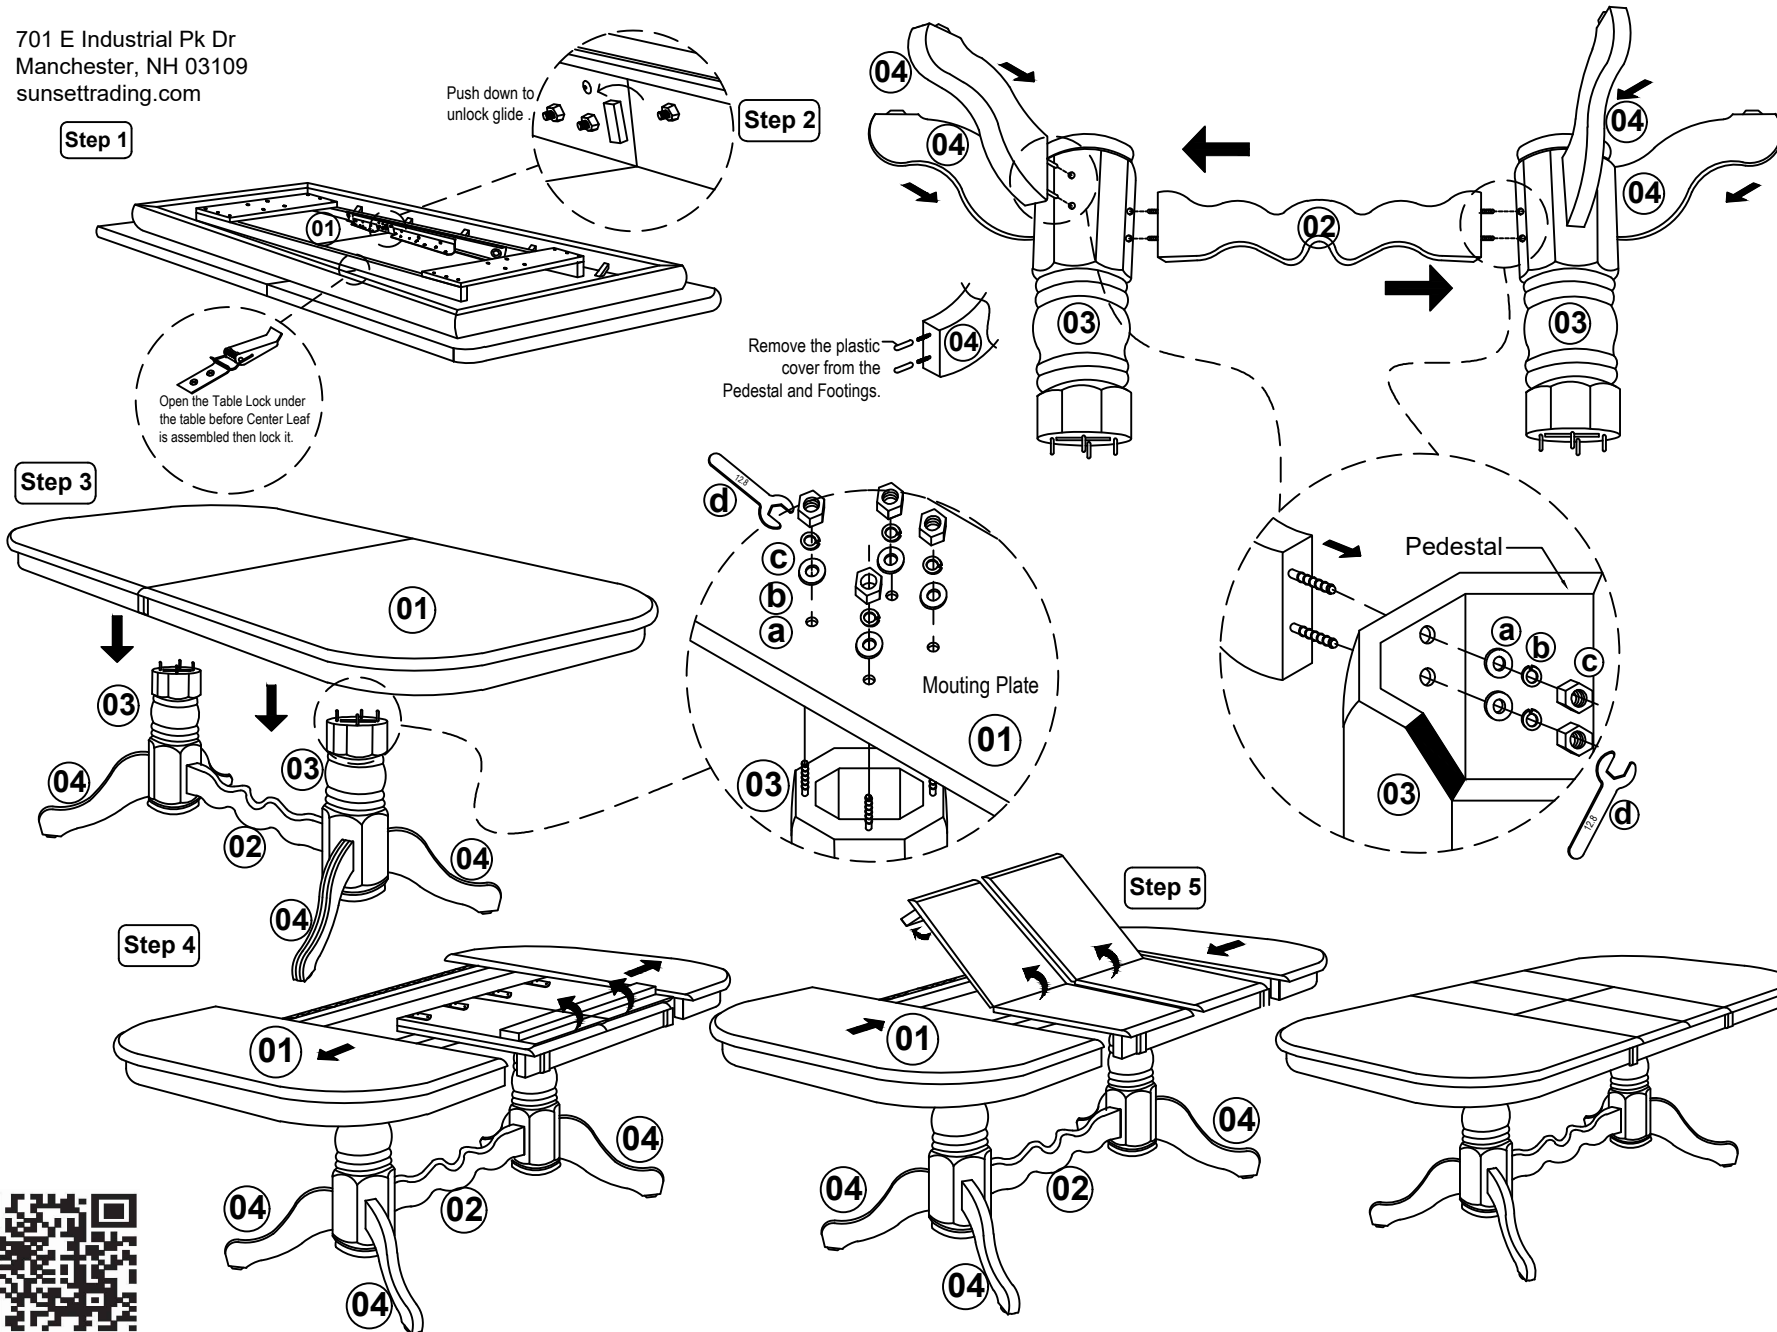

701 E Industrial Pk Dr
Manchester, NH 03109
sunsettrading.com

List of Parts For 1 Set

01		Table Top	1
02		Bottom CenterRail	1
03		Pedestal	2
04		Table Leg	4

List of Hardware for 1 Set

a		Flat Washer 5/16" x 22mm	20
b		Spring Washer 5/16"	20
c		Hexagon Nut 5/16" x 7mm	20
d		Spanner 12.8 mm	1

IMPORTANT NOTES

- Keep all hardware and small parts out of reach of children.
- Remove all staples and packing straps before you start to assemble.
- Do not discard main cartons and wrapping material until assembly is complete.
- Check to be sure you have all parts and hardware.
- Place all wooden parts on a clean soft surface to avoid parts from being scratched.
- Do not tighten all screws/ bolts until completely assembled.
- Check tightness 3x's/year, with use screws can become loose.
- Do not attempt to repair or modify parts that are broken or defective. Please contact us immediately.
- Enjoy your new furniture!