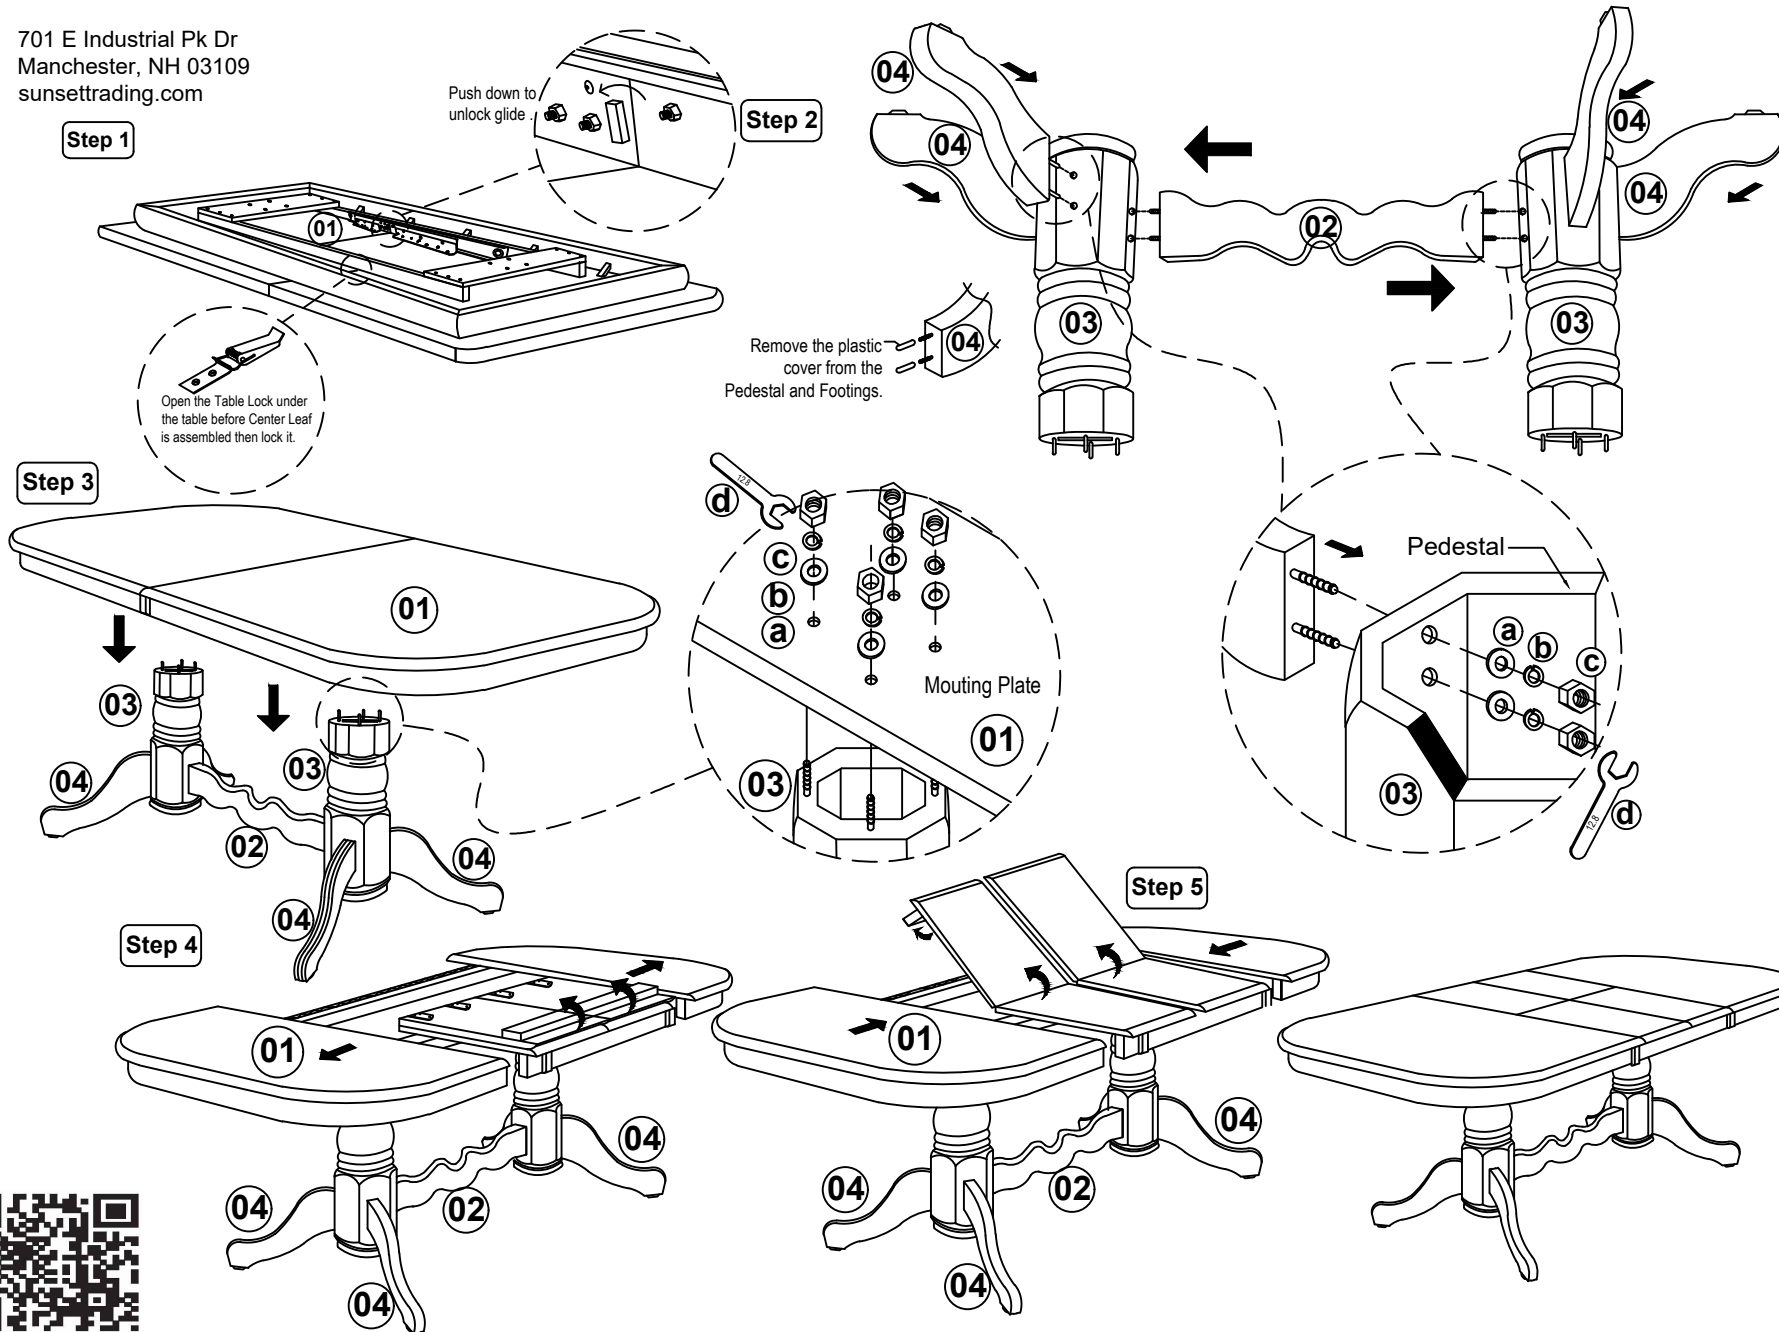

701 E Industrial Pk Dr
Manchester, NH 03109
sunsettrading.com

List of Parts For 1 Set

01		Table Top	1
02		Bottom Center Rail	1
03		Pedestal	2
04		Table Leg	4

List of Hardware for 1 Set

a		Flat Washer 5/16" x 22mm	20
b		Spring Washer 5/16"	20
c		Hexagon Nut 5/16" x 7mm	20
d		Spanner 12.8 mm	1

IMPORTANT NOTES

- Keep all hardware and small parts out of reach of children.
- Remove all staples and packing straps before you start to assemble.
- Do not discard main cartons and wrapping material until assembly is complete.
- Check to be sure you have all parts and hardware.
- Place all wooden parts on a clean soft surface to avoid parts from being scratched.
- Do not tighten all screws/ bolts until completely assembled.
- Check tightness 3x's/year, with use screws can become loose.
- Do not attempt to repair or modify parts that are broken or defective. Please contact us immediately.
- Enjoy your new furniture!