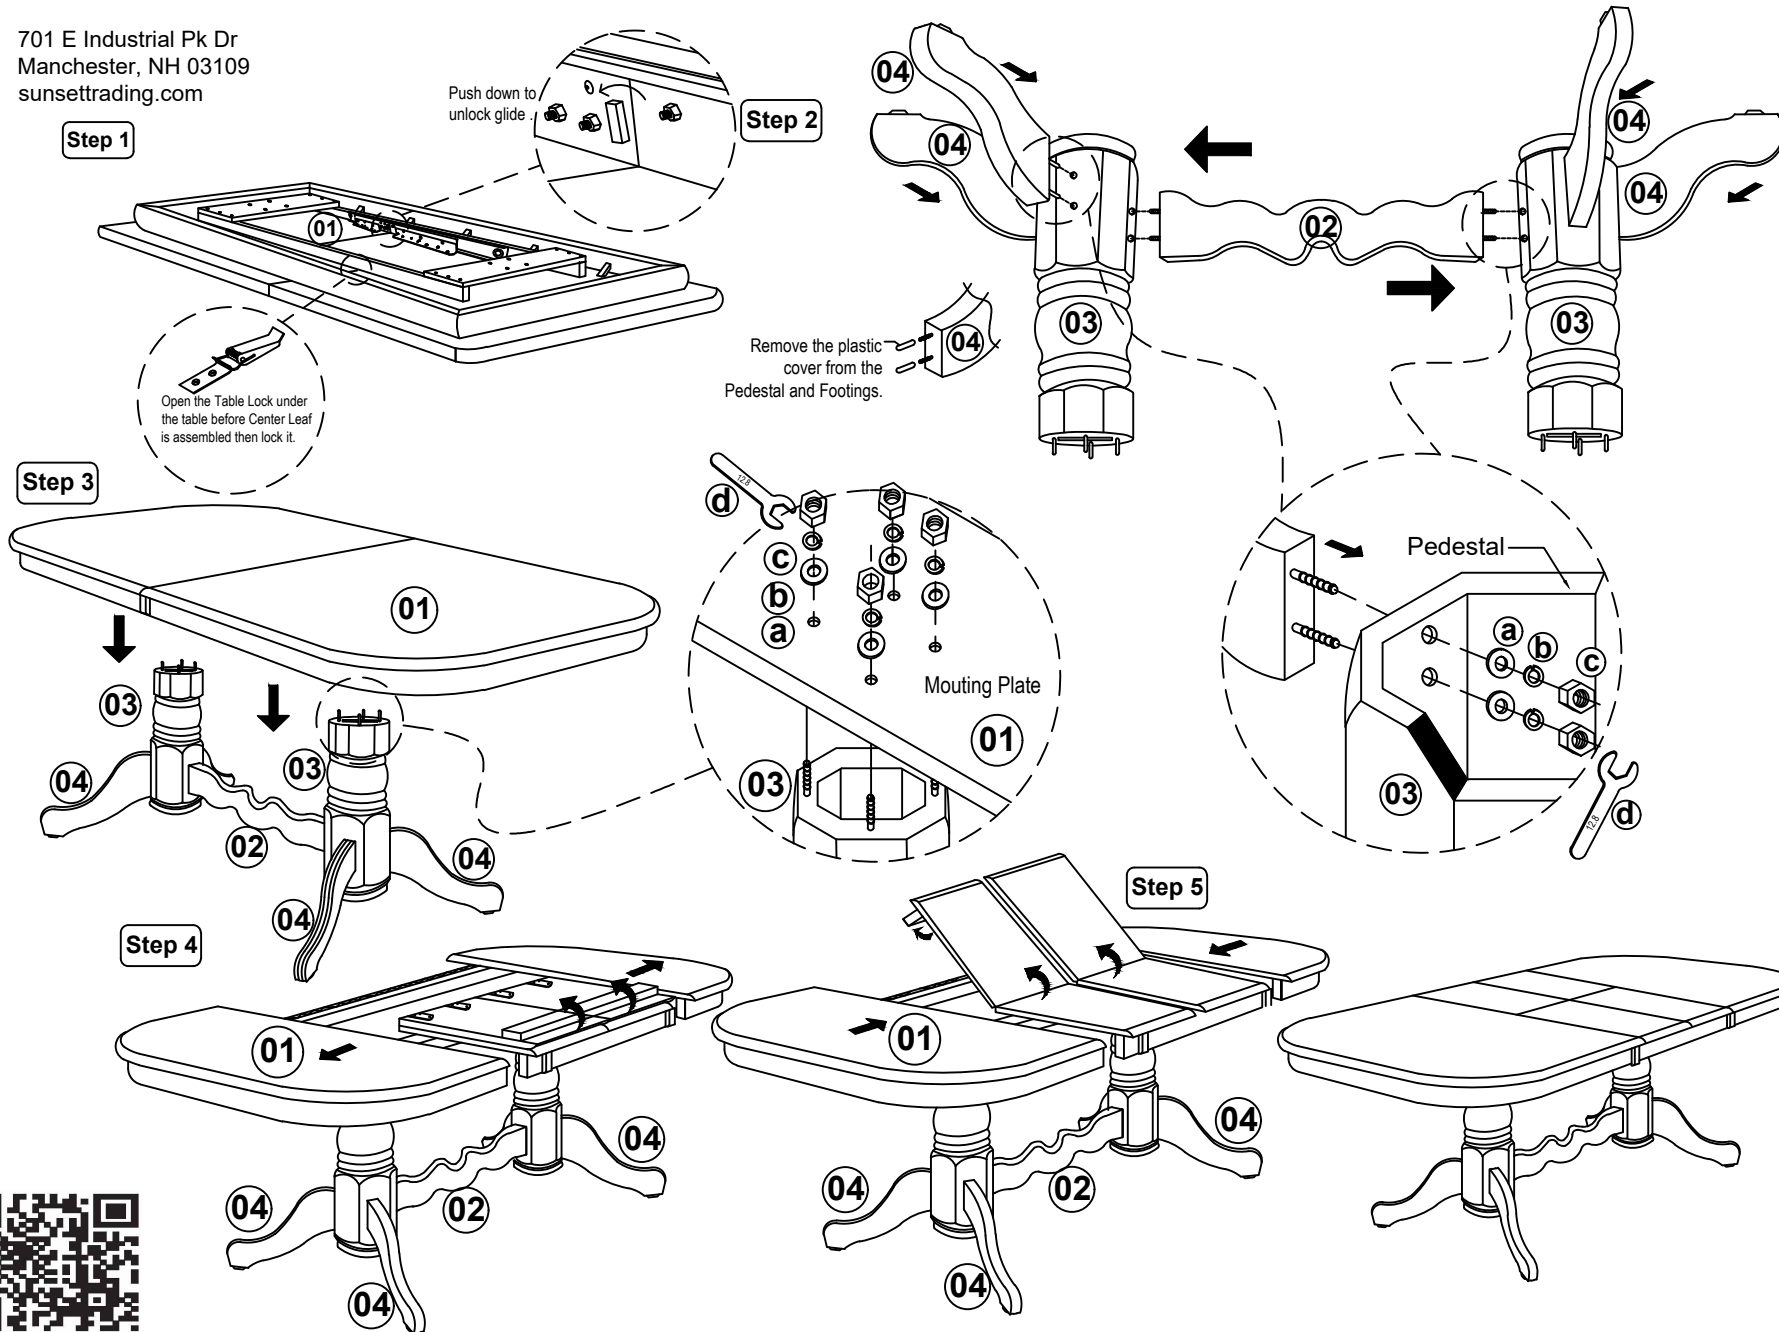

701 E Industrial Pk Dr
Manchester, NH 03109
sunsettrading.com

List of Parts For 1 Set

01		Table Top	1
02		Bottom CenterRail	1
03		Pedestal	2
04		Table Leg	4

List of Hardware for 1 Set

a		Flat Washer $\frac{5}{16}$ " x 22mm	20
b		Spring Washer $\frac{5}{16}$ "	20
c		Hexagon Nut $\frac{5}{16}$ " x 7mm	20
d		Spanner 12.8 mm	1

⚠ IMPORTANT NOTES

- Keep all hardware and small parts out of reach of children.
- Remove all staples and packing straps before you start to assemble.
- Do not discard main cartons and wrapping material until assembly is complete.
- Check to be sure you have all parts and hardware.
- Place all wooden parts on a clean soft surface to avoid parts from being scratched.
- Do not tighten all screws/ bolts until completely assembled.
- Check tightness 3x's/year, with use screws can become loose.
- Do not attempt to repair or modify parts that are broken or defective. Please contact us immediately.
- Enjoy your new furniture!