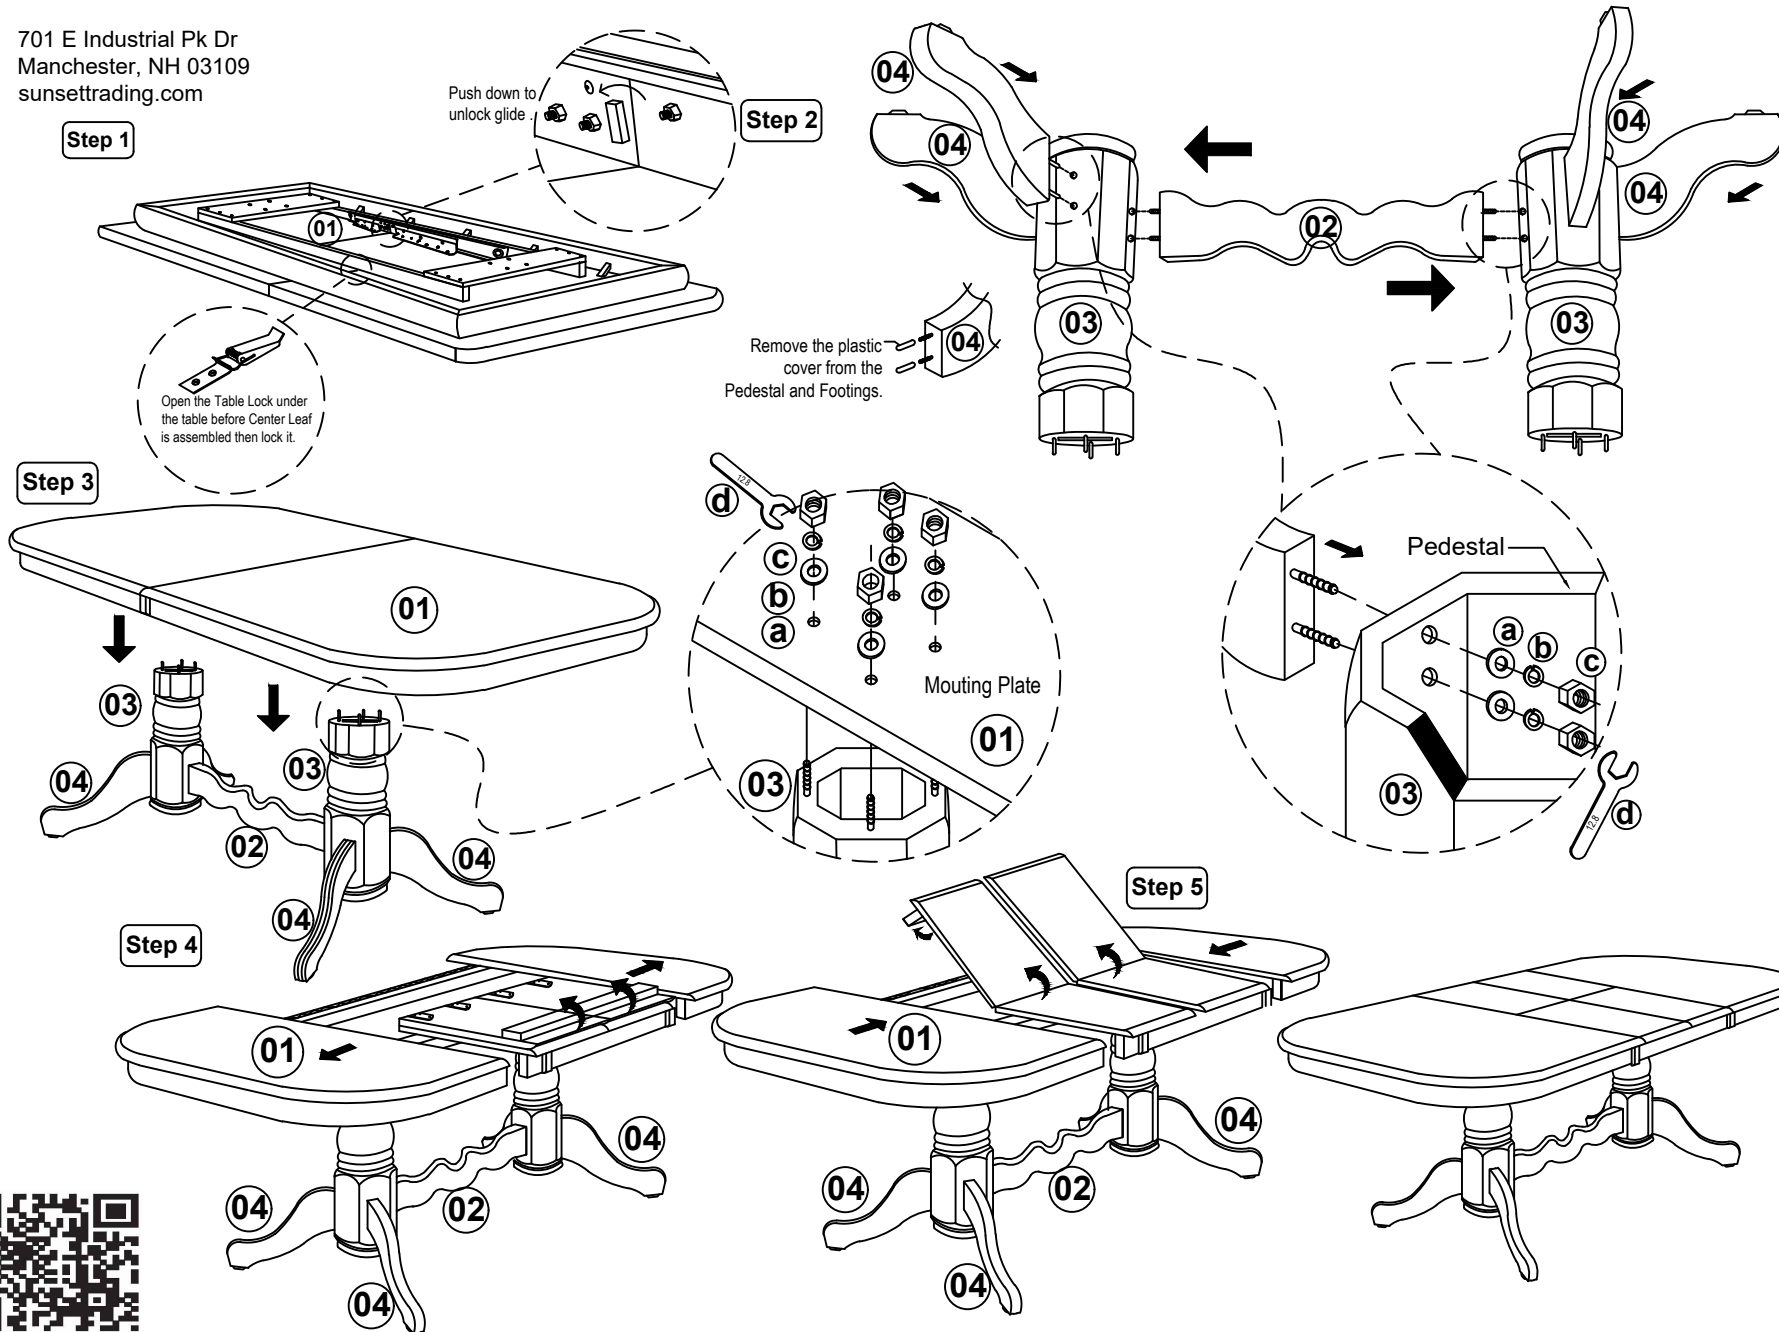

701 E Industrial Pk Dr
Manchester, NH 03109
sunsettrading.com

List of Parts For 1 Set

01		Table Top	1
02		Bottom CenterRail	1
03		Pedestal	2
04		Table Leg	4

List of Hardware for 1 Set

a		Flat Washer 5/16" x 22mm	20
b		Spring Washer 5/16"	20
c		Hexagon Nut 5/16" x 7mm	20
d		Spanner 12.8 mm	1

IMPORTANT NOTES

- Keep all hardware and small parts out of reach of children.
- Remove all staples and packing straps before you start to assemble.
- Do not discard main cartons and wrapping material until assembly is complete.
- Check to be sure you have all parts and hardware.
- Place all wooden parts on a clean soft surface to avoid parts from being scratched.
- Do not tighten all screws/ bolts until completely assembled.
- Check tightness 3x's/year, with use screws can become loose.
- Do not attempt to repair or modify parts that are broken or defective. Please contact us immediately.
- Enjoy your new furniture!