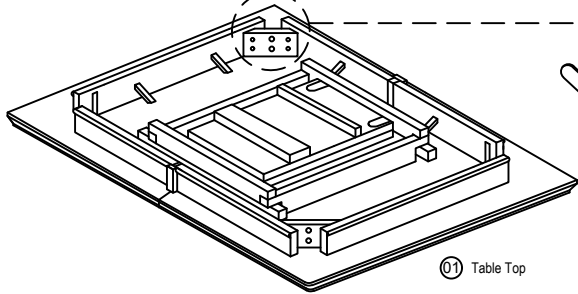

ASSEMBLY INSTRUCTIONS

SKU: DLU-ADW-TLB-4276

701 E Industrial Pk Dr
 Manchester, NH 03109
 sunsettrading.com

1 Turn the under side of the Table Top ① over and place it on a clean and smooth surface such as rug or carpet to avoid the Table Top from being scratched.

2 Fix the turned Leg ③ to the corner of the apron with the Flat Washer ④, Spring Washer ⑤ And Hex Nut ⑥ using the Spanner ⑦ to tighten it.

3 Repeat the same step for the other three Legs ③.

4 Turn the assembled Table over carefully, pull the Table Top ① to both two sides then lift up the Center Leaf ② from the compartment and turn the Center Leaf ② to open to lie on apron.

Open the Table Hock under the table before Center Leaf ② is assembled and lock it.

5 Push the side Center Top ① at both end close to the Table Leaf ② until it leaves no empty spaces.

List of Parts For 1 Set