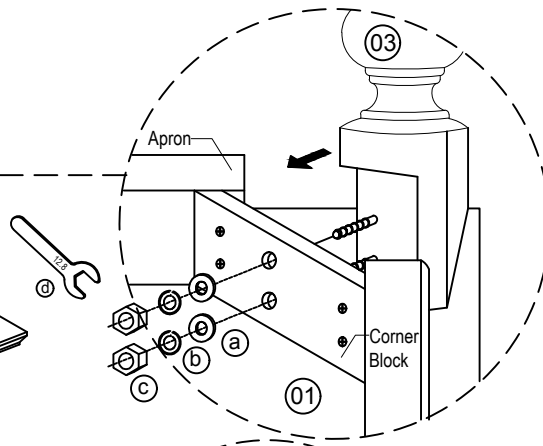

ASSEMBLY INSTRUCTIONS

SKU: DLU-ADW-TLB-4276

701 E Industrial Pk Dr
 Manchester, NH 03109
 sunsettrading.com

1 Turn the under side of the Table Top ① over and place it on a clean and smooth surface such as rug or carpet to avoid the Table Top from being scratched.

2 Fix the turned Leg ③ to the corner of the apron with the Flat Washer ④, Spring Washer ⑤ And Hex Nut ⑥ using the Spanner ⑦ to tighten it.

3 Repeat the same step for the other three Legs ③.

4 Turn the assembled Table over carefully, pull the Table Top ① to both two sides then lift up the Center Leaf ② from the compartment and turn the Center Leaf ② to open to lie on apron.

Open the Table Hock under the table before Center Leaf ② is assembled and lock it.

5 Push the side Center Top ① at both end close to the Table Leaf ② until it leaves no empty spaces.

List of Parts For 1 Set

①		Table Top	1
②		Center Leaf	1
③		Table Leg	4

List of Hardware For 1 Set

a		Flat Washer	8
b		Spring Washer	8
c		Hexagon Nut	8
d		Spanner	1

IMPORTANT NOTES:

- Keep all hardware and small parts out of reach of children.
- Remove all staples and packing straps before you start to assemble.
- Do not discard main cartons and wrapping material until assembly is complete.
- Check to be sure you have all parts and hardware.
- Place all wooden parts on a clean soft surface to avoid parts from being scratched.
- Do not tighten all screws / bolts until completely assembled.
- Check tightness 3x's/year, with use screws can become loose.
- Do not attempt to repair or modify parts that are broken or defective. Please contact us immediately.
- Enjoy your new furniture!