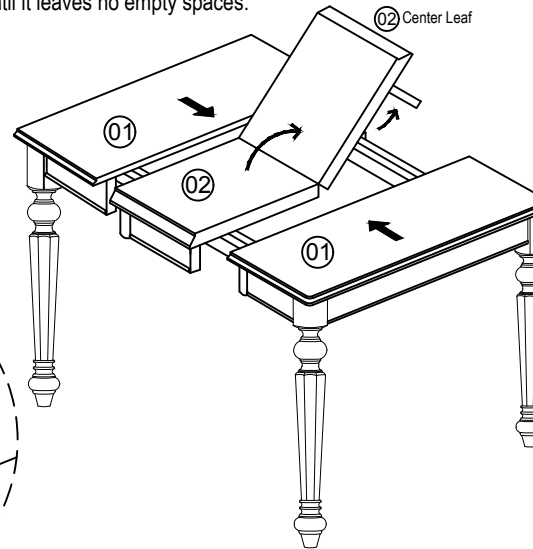

2 Fix the turned Leg ③ to the corner of the apron with the Flat Washer ④, Spring Washer ⑤ And Hex Nut ⑥ using the Spanner ⑦ to tighten it.

3 Repeat the same step for the other three Legs ③.

4 Turn the assembled Table over carefully, pull the Table Top ① to both two sides then lift up the Center Leaf ② from the compartment and turn the Center Leaf ② to open to lie on apron.

Open the Table Hock under the table before Center Leaf ② is assembled and lock it.

5 Push the side Center Top ① at both end close to the Table Leaf ② until it leaves no empty spaces.

List of Parts For 1 Set

①		Table Top	1
②		Center Leaf	1
③		Table Leg	4

List of Hardware For 1 Set

a		Flat Washer	8
b		Spring Washer	8
c		Hexagon Nut	8
d		Spanner	1

IMPORTANT NOTES:

- Keep all hardware and small parts out of reach of children.
- Remove all staples and packing straps before you start to assemble.
- Do not discard main cartons and wrapping material until assembly is complete.
- Check to be sure you have all parts and hardware.
- Place all wooden parts on a clean soft surface to avoid parts from being scratched.
- Do not tighten all screws / bolts until completely assembled.
- Check tightness 3x's/year, with use screws can become loose.
- Do not attempt to repair or modify parts that are broken or defective. Please contact us immediately.
- Enjoy your new furniture!