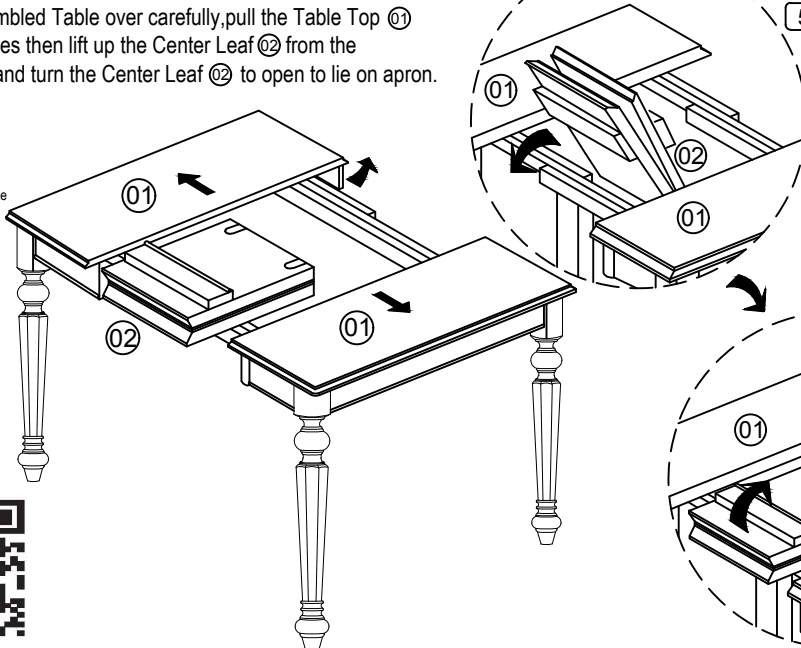

2 Fix the turned Leg ③ to the corner of the apron with the Flat Washer ④, Spring Washer ⑤ And Hex Nut ⑥ using the Spanner ⑦ to tighten it.

3 Repeat the same step for the other three Legs ③.

4 Turn the assembled Table over carefully, pull the Table Top ① to both two sides then lift up the Center Leaf ② from the compartment and turn the Center Leaf ② to open to lie on apron.

Open the Table Hock under the table before Center Leaf ② is assembled and lock it.

5 Push the side Center Top ① at both end close to the Table Leaf ② until it leaves no empty spaces.

List of Parts For 1 Set

①		Table Top	1
②		Center Leaf	1
③		Table Leg	4

List of Hardware For 1 Set

a		Flat Washer	8
b		Spring Washer	8
c		Hexagon Nut	8
d		Spanner	1

IMPORTANT NOTES:

- Keep all hardware and small parts out of reach of children.
- Remove all staples and packing straps before you start to assemble.
- Do not discard main cartons and wrapping material until assembly is complete.
- Check to be sure you have all parts and hardware.
- Place all wooden parts on a clean soft surface to avoid parts from being scratched.
- Do not tighten all screws / bolts until completely assembled.
- Check tightness 3x's/year, with use screws can become loose.
- Do not attempt to repair or modify parts that are broken or defective. Please contact us immediately.
- Enjoy your new furniture!