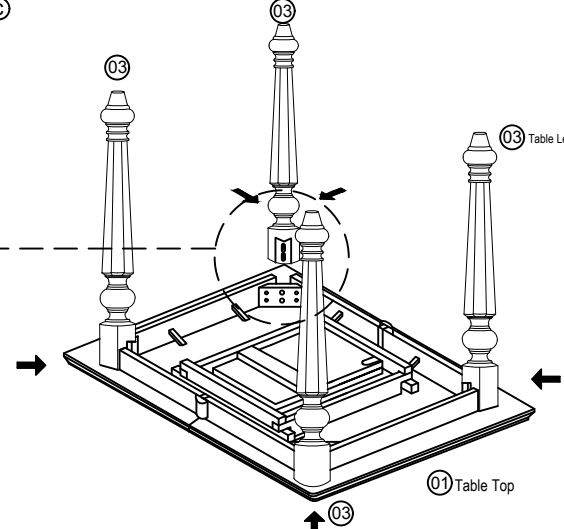

ASSEMBLY INSTRUCTIONS

SKU: DLU-ADW-TLB-4276

701 E Industrial Pk Dr
 Manchester, NH 03109
 sunsettrading.com

1 Turn the under side of the Table Top ① over and place it on a clean and smooth surface such as rug or carpet to avoid the Table Top from being scratched.

2 Fix the turned Leg ③ to the corner of the apron with the Flat Washer ④, Spring Washer ⑤ And Hex Nut ⑥ using the Spanner ⑦ to tighten it.

3 Repeat the same step for the other three Legs ③.

4 Turn the assembled Table over carefully, pull the Table Top ① to both two sides then lift up the Center Leaf ② from the compartment and turn the Center Leaf ② to open to lie on apron.

Open the Table Hock under the table before Center Leaf ② is assembled and lock it.

5 Push the side Center Top ① at both end close to the Table Leaf ② until it leaves no empty spaces.

List of Parts For 1 Set

①		Table Top	1
②		Center Leaf	1
③		Table Leg	4

List of Hardware For 1 Set

a		Flat Washer	8
b		Spring Washer	8
c		Hexagon Nut	8
d		Spanner	1

IMPORTANT NOTES:

- Keep all hardware and small parts out of reach of children.
- Remove all staples and packing straps before you start to assemble.
- Do not discard main cartons and wrapping material until assembly is complete.
- Check to be sure you have all parts and hardware.
- Place all wooden parts on a clean soft surface to avoid parts from being scratched.
- Do not tighten all screws / bolts until completely assembled.
- Check tightness 3x's/year, with use screws can become loose.
- Do not attempt to repair or modify parts that are broken or defective. Please contact us immediately.
- Enjoy your new furniture!