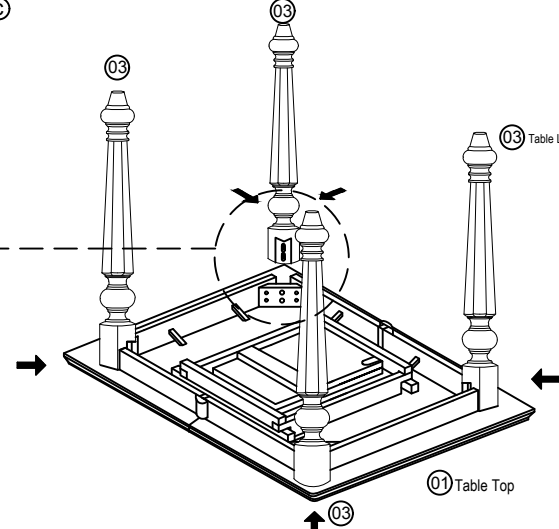

ASSEMBLY INSTRUCTIONS

SKU: DLU-ADW-TLB-4276

701 E Industrial Pk Dr
 Manchester, NH 03109
 sunsettrading.com

1 Turn the under side of the Table Top ① over and place it on a clean and smooth surface such as rug or carpet to avoid the Table Top from being scratched.

2 Fix the turned Leg ③ to the corner of the apron with the Flat Washer ④, Spring Washer ⑤ And Hex Nut ⑥ using the Spanner ⑦ to tighten it.

3 Repeat the same step for the other three Legs ③.

4 Turn the assembled Table over carefully, pull the Table Top ① to both two sides then lift up the Center Leaf ② from the compartment and turn the Center Leaf ② to open to lie on apron.

Open the Table Hock under the table before Center Leaf ② is assembled and lock it.

5 Push the side Center Top ① at both end close to the Table Leaf ② until it leaves no empty spaces.

List of Parts For 1 Set