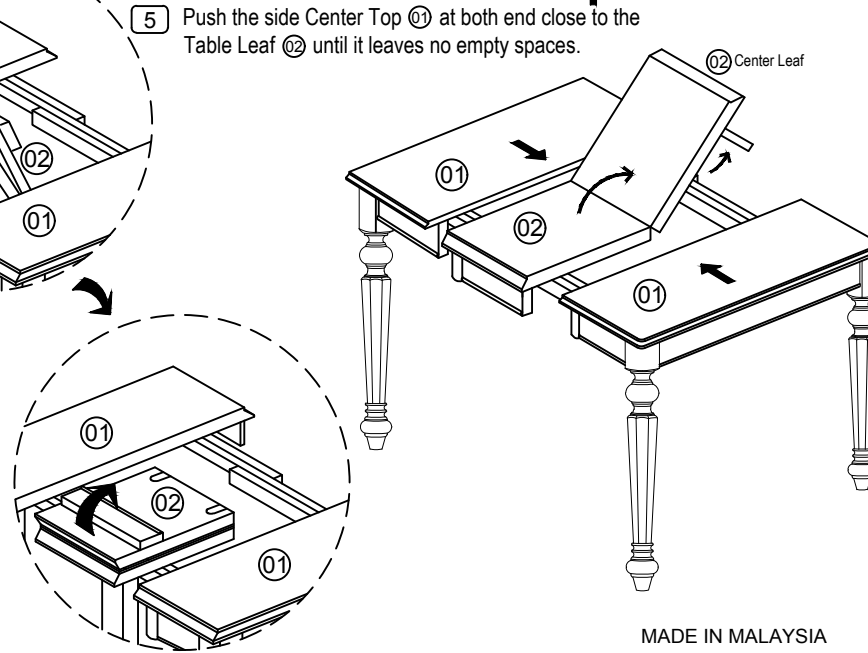

ASSEMBLY INSTRUCTIONS

SKU: DLU-ADW-TLB-4276

701 E Industrial Pk Dr
 Manchester, NH 03109
 sunsettrading.com

1 Turn the under side of the Table Top ① over and place it on a clean and smooth surface such as rug or carpet to avoid the Table Top from being scratched.

2 Fix the turned Leg ③ to the corner of the apron with the Flat Washer ④, Spring Washer ⑤ And Hex Nut ⑥ using the Spanner ⑦ to tighten it.

3 Repeat the same step for the other three Legs ③.

4 Turn the assembled Table over carefully, pull the Table Top ① to both two sides then lift up the Center Leaf ② from the compartment and turn the Center Leaf ② to open to lie on apron.

Open the Table Hock under the table before Center Leaf ② is assembled and lock it.

5 Push the side Center Top ① at both end close to the Table Leaf ② until it leaves no empty spaces.

List of Parts For 1 Set

①		Table Top	1
②		Center Leaf	1
③		Table Leg	4

List of Hardware For 1 Set

a		Flat Washer	8
b		Spring Washer	8
c		Hexagon Nut	8
d		Spanner	1

IMPORTANT NOTES:

- Keep all hardware and small parts out of reach of children.
- Remove all staples and packing straps before you start to assemble.
- Do not discard main cartons and wrapping material until assembly is complete.
- Check to be sure you have all parts and hardware.
- Place all wooden parts on a clean soft surface to avoid parts from being scratched.
- Do not tighten all screws / bolts until completely assembled.
- Check tightness 3x's/year, with use screws can become loose.
- Do not attempt to repair or modify parts that are broken or defective. Please contact us immediately.
- Enjoy your new furniture!