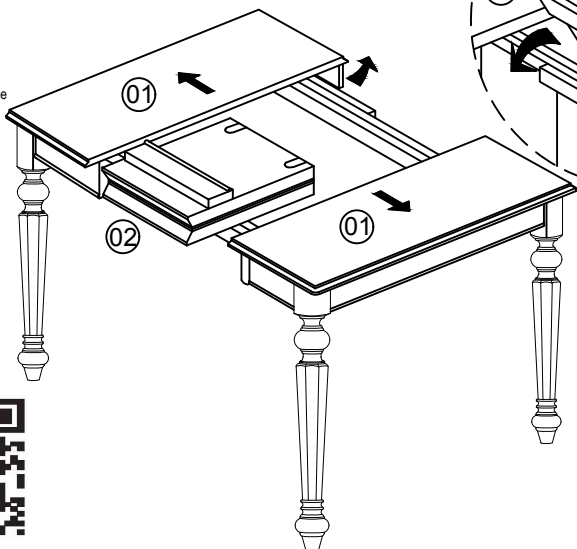

2 Fix the turned Leg ③ to the corner of the apron with the Flat Washer ④, Spring Washer ⑤ And Hex Nut ⑥ using the Spanner ⑦ to tighten it.

3 Repeat the same step for the other three Legs ③.

4 Turn the assembled Table over carefully, pull the Table Top ① to both two sides then lift up the Center Leaf ② from the compartment and turn the Center Leaf ② to open to lie on apron.

Open the Table Hock under the table before Center Leaf ② is assembled and lock it.

5 Push the side Center Top ① at both end close to the Table Leaf ② until it leaves no empty spaces.

List of Parts For 1 Set

①		Table Top	1
②		Center Leaf	1
③		Table Leg	4

List of Hardware For 1 Set

a		Flat Washer	8
b		Spring Washer	8
c		Hexagon Nut	8
d		Spanner	1

IMPORTANT NOTES:

- Keep all hardware and small parts out of reach of children.
- Remove all staples and packing straps before you start to assemble.
- Do not discard main cartons and wrapping material until assembly is complete.
- Check to be sure you have all parts and hardware.
- Place all wooden parts on a clean soft surface to avoid parts from being scratched.
- Do not tighten all screws / bolts until completely assembled.
- Check tightness 3x's/year, with use screws can become loose.
- Do not attempt to repair or modify parts that are broken or defective. Please contact us immediately.
- Enjoy your new furniture!