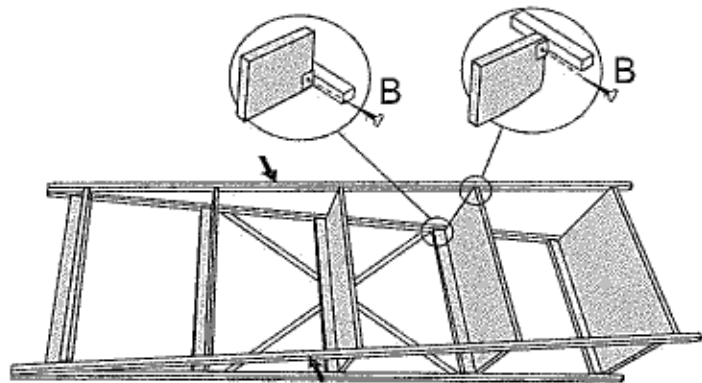

Y2616-83 STAR-WEATHERED GRY STORAGE SHELF

STEP1

STEP2

STEP3

STEP4

Note: Pls do not tighten all bolts until the products is assembled completely.

A		5pcs	1/4"*12mm blue
B		18pcs	M5*15mm
C		1pc	M4

A		1X
B		1X
C		1X
D		1X
E		1X
L		1X
R		1X
H		1X
I	$\phi 15 \times 1/4'' \times 10\text{mm}$ 	4X
F		1X