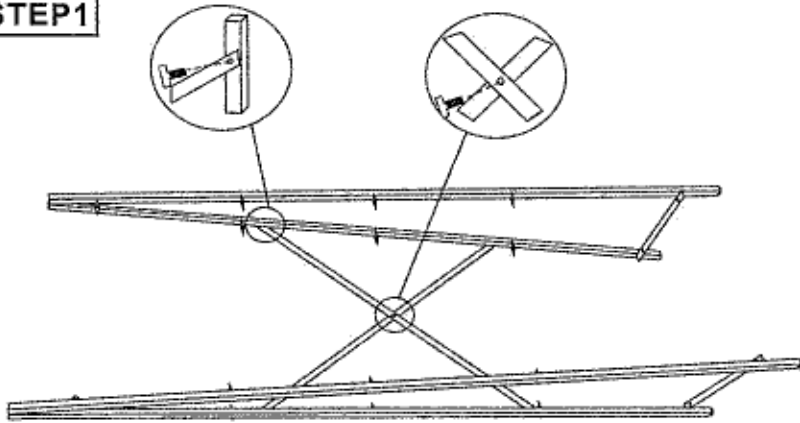

Y2616-69 STAR-WEATHERD/GRY PUB TBL

STEP1

STEP2

STEP3

STEP4

Note: Pls do not tighten all bolts until the products is assembled completely.

A		12pcs	1/4"*12mm blue
B		4pcs	M5*15mm
C		1pc	M4

Y2616-24 STAR-24"CS CHRCL GRY SWVL

STEP1

STEP2

STEP3

STEP4

Note:Pls do not tighten all bolts until the products is assembled completely.

A		4pcs	1/4"*25mm blue
B		8pcs	1/4"*12mm blue
C		4pcs	M5*28mm
D		1pc	

A		1X	E		1X
B		1X	F	$\phi 24 * 1/4'' * 10\text{mm}$ 	4X
C		1X	J		1X
D		1X			

Y2616-83 STAR-WEATHERED GRY STORAGE SHELF

STEP1

STEP2

STEP3

STEP4

Note: Pls do not tighten all bolts until the products is assembled completely.

A		5pcs	1/4"*12mm blue
B		18pcs	M5*15mm
C		1pc	M4

A		1X
B		1X
C		1X
D		1X
E		1X
L		1X
R		1X
H		1X
I	$\phi 15 \times 1/4'' \times 10\text{mm}$ 	4X
F		1X