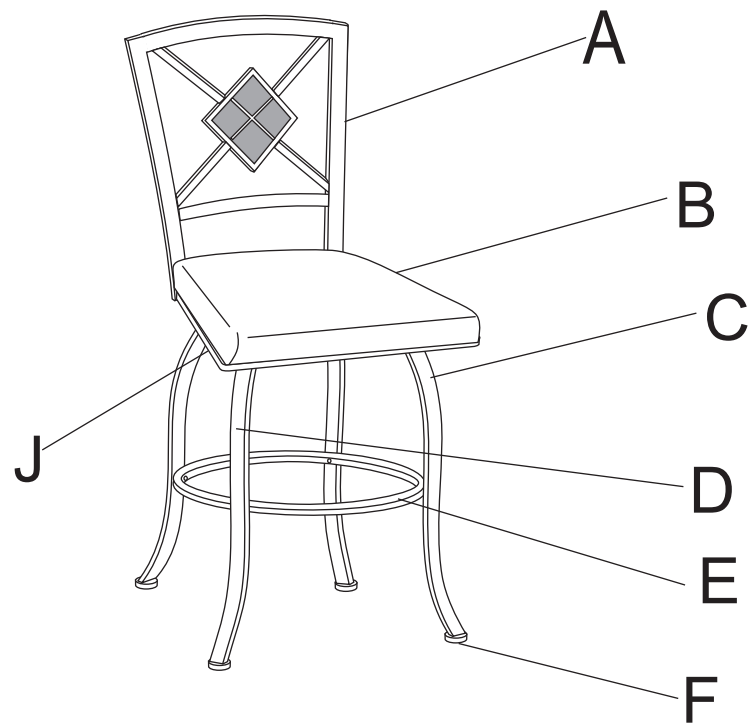

Y2616-69 STAR-WEATHERD/GRY PUB TBL

STEP1

STEP2

STEP3

STEP4

Note: Pls do not tighten all bolts until the products is assembled completely.

A		12pcs	1/4"*12mm blue
B		4pcs	M5*15mm
C		1pc	M4

Y2616-24 STAR-24"CS CHRCL GRY SWVL

STEP1

STEP2

STEP3

STEP4

Note:Pls do not tighten all bolts until the products is assembled completely.

A		4pcs	1/4"*25mm blue
B		8pcs	1/4"*12mm blue
C		4pcs	M5*28mm
D		1pc	

A		1X	E		1X
B		1X	F	$\phi 24 * 1/4'' * 10\text{mm}$ 	4X
C		1X	J		1X
D		1X			

Y2616-83 STAR-WEATHERED GRY STORAGE SHELF

STEP1

STEP2

STEP3

STEP4

Note: Pls do not tighten all bolts until the products is assembled completely.

A		5pcs	1/4"*12mm blue
B		18pcs	M5*15mm
C		1pc	M4

A		1X
B		1X
C		1X
D		1X
E		1X
L		1X
R		1X
H		1X
I	$\phi 15 \times 1/4'' \times 10\text{mm}$ 	4X
F		1X