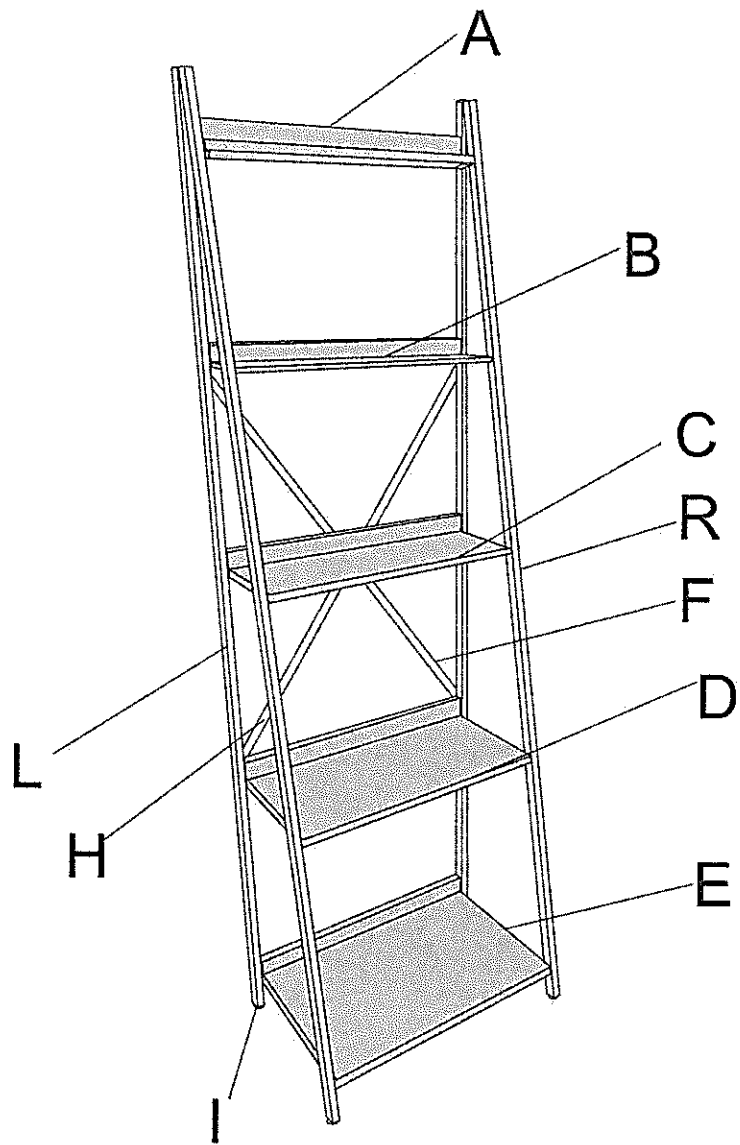

Y2616-69 STAR-WEATHERD/GRY PUB TBL

STEP1

STEP2

STEP3

STEP4

Note: Pls do not tighten all bolts until the products is assembled completely.

A		12pcs	1/4"*12mm blue
B		4pcs	M5*15mm
C		1pc	M4

Y2616-24 STAR-24"CS CHRCL GRY SWVL

STEP1

STEP2

STEP3

STEP4

Note:Pls do not tighten all bolts until the products is assembled completely.

A		4pcs	1/4"*25mm blue
B		8pcs	1/4"*12mm blue
C		4pcs	M5*28mm
D		1pc	

A		1X	E		1X
B		1X	F	$\phi 24 * 1/4'' * 10\text{mm}$ 	4X
C		1X	J		1X
D		1X			

Y2616-83 STAR-WEATHERED GRY STORAGE SHELF

STEP1

STEP2

STEP3

STEP4

Note: Pls do not tighten all bolts until the products is assembled completely.

A		5pcs	1/4"*12mm blue
B		18pcs	M5*15mm
C		1pc	M4

A		1X
B		1X
C		1X
D		1X
E		1X
L		1X
R		1X
H		1X
I	$\phi 15 \times 1/4'' \times 10\text{mm}$ 	4X
F		1X