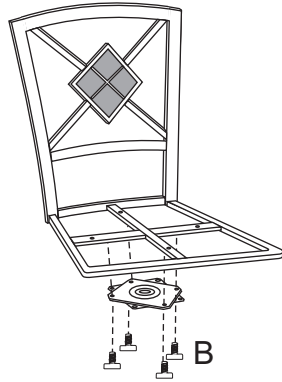

Y2616-69 STAR-WEATHERD/GRY PUB TBL

STEP1

STEP2

STEP3

STEP4

Note: Pls do not tighten all bolts until the products is assembled completely.

A		12pcs	1/4"*12mm blue
B		4pcs	M5*15mm
C		1pc	M4

Y2616-24 STAR-24"CS CHRCL GRY SWVL

STEP1

STEP2

STEP3

STEP4

Note:Pls do not tighten all bolts until the products is assembled completely.

A		4pcs	1/4"*25mm blue
B		8pcs	1/4"*12mm blue
C		4pcs	M5*28mm
D		1pc	

A		1X	E		1X
B		1X	F	$\phi 24 * 1/4'' * 10\text{mm}$ 	4X
C		1X	J		1X
D		1X			

Y2616-83 STAR-WEATHERED GRY STORAGE SHELF

STEP1

STEP2

STEP3

STEP4

Note: Pls do not tighten all bolts until the products is assembled completely.

A		5pcs	1/4"*12mm blue
B		18pcs	M5*15mm
C		1pc	M4

A		1X
B		1X
C		1X
D		1X
E		1X
L		1X
R		1X
H		1X
I	$\phi 15 \times 1/4'' \times 10\text{mm}$ 	4X
F		1X