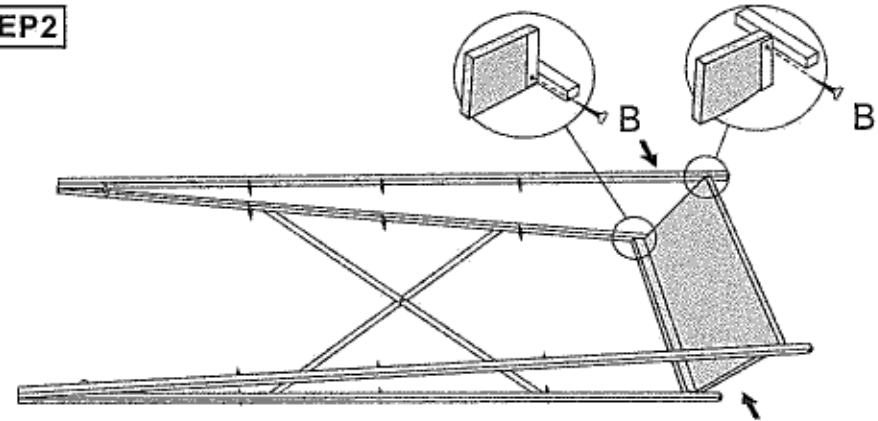

Y2616-69 STAR-WEATHERD/GRY PUB TBL

STEP1

STEP2

STEP3

STEP4

Note: Pls do not tighten all bolts until the products is assembled completely.

A		12pcs	1/4"*12mm blue
B		4pcs	M5*15mm
C		1pc	M4

Y2616-24 STAR-24"CS CHRCL GRY SWVL

STEP1

STEP2

STEP3

STEP4

Note:Pls do not tighten all bolts until the products is assembled completely.

A		4pcs	1/4"*25mm blue
B		8pcs	1/4"*12mm blue
C		4pcs	M5*28mm
D		1pc	

A		1X	E		1X
B		1X	F	$\phi 24 * 1/4'' * 10\text{mm}$ 	4X
C		1X	J		1X
D		1X			

Y2616-83 STAR-WEATHERED GRY STORAGE SHELF

STEP1

STEP2

STEP3

STEP4

Note: Pls do not tighten all bolts until the products is assembled completely.

A		5pcs	1/4"*12mm blue
B		18pcs	M5*15mm
C		1pc	M4

A		1X
B		1X
C		1X
D		1X
E		1X
L		1X
R		1X
H		1X
I	$\phi 15 \times 1/4'' \times 10\text{mm}$ 	4X
F		1X