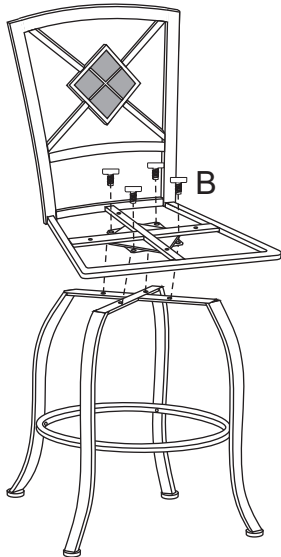

Y2616-69 STAR-WEATHERD/GRY PUB TBL

STEP1

STEP2

STEP3

STEP4

Note: Pls do not tighten all bolts until the products is assembled completely.

A		12pcs	1/4"*12mm blue
B		4pcs	M5*15mm
C		1pc	M4

Y2616-24 STAR-24"CS CHRCL GRY SWVL

STEP1

STEP2

STEP3

STEP4

Note:Pls do not tighten all bolts until the products is assembled completely.

A		4pcs	1/4"*25mm blue
B		8pcs	1/4"*12mm blue
C		4pcs	M5*28mm
D		1pc	

A		1X	E		1X
B		1X	F	$\phi 24 * 1/4'' * 10\text{mm}$ 	4X
C		1X	J		1X
D		1X			

Y2616-83 STAR-WEATHERED GRY STORAGE SHELF

STEP1

STEP2

STEP3

STEP4

Note: Pls do not tighten all bolts until the products is assembled completely.

A		5pcs	1/4"*12mm blue
B		18pcs	M5*15mm
C		1pc	M4

A		1X
B		1X
C		1X
D		1X
E		1X
L		1X
R		1X
H		1X
I	$\phi 15 \times 1/4'' \times 10\text{mm}$ 	4X
F		1X