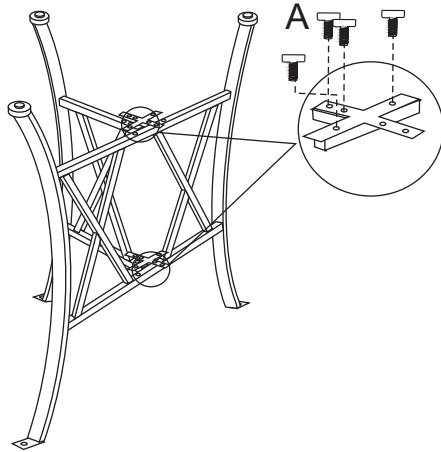

Y2616-69 STAR-WEATHERD/GRY PUB TBL

STEP1

STEP2

STEP3

STEP4

Note: Pls do not tighten all bolts until the products is assembled completely.

A		12pcs	1/4"*12mm blue
B		4pcs	M5*15mm
C		1pc	M4

Y2616-24 STAR-24"CS CHRCL GRY SWVL

STEP1

STEP2

STEP3

STEP4

Note:Pls do not tighten all bolts until the products is assembled completely.

A		4pcs	1/4"*25mm blue
B		8pcs	1/4"*12mm blue
C		4pcs	M5*28mm
D		1pc	

A		1X	E		1X
B		1X	F	$\phi 24 * 1/4'' * 10\text{mm}$ 	4X
C		1X	J		1X
D		1X			

Y2616-83 STAR-WEATHERED GRY STORAGE SHELF

STEP1

STEP2

STEP3

STEP4

Note: Pls do not tighten all bolts until the products is assembled completely.

A		5pcs	1/4"*12mm blue
B		18pcs	M5*15mm
C		1pc	M4

A		1X
B		1X
C		1X
D		1X
E		1X
L		1X
R		1X
H		1X
I	$\phi 15 \times 1/4'' \times 10\text{mm}$ 	4X
F		1X