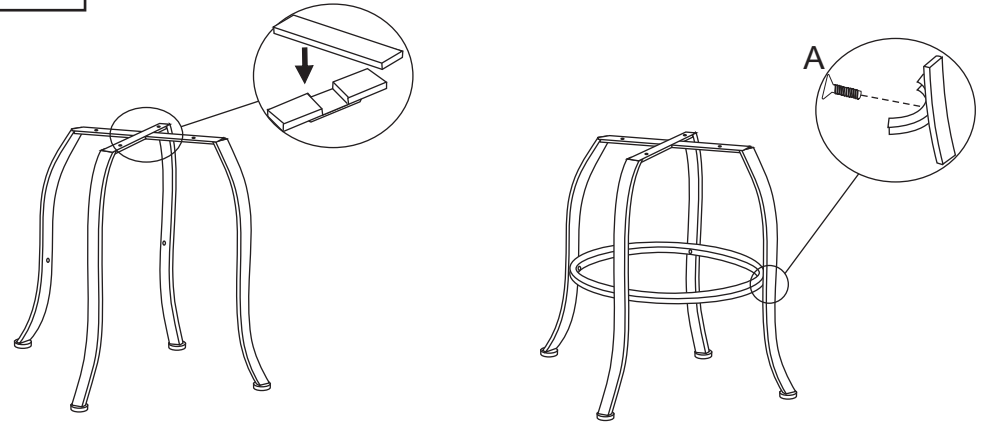

Y2616-69 STAR-WEATHERD/GRY PUB TBL

STEP1

STEP2

STEP3

STEP4

Note: Pls do not tighten all bolts until the products is assembled completely.

A		12pcs	1/4"*12mm blue
B		4pcs	M5*15mm
C		1pc	M4

Y2616-24 STAR-24"CS CHRCL GRY SWVL

STEP1

STEP2

STEP3

STEP4

Note:Pls do not tighten all bolts until the products is assembled completely.

A		4pcs	1/4"*25mm blue
B		8pcs	1/4"*12mm blue
C		4pcs	M5*28mm
D		1pc	

A		1X	E		1X
B		1X	F	$\phi 24 * 1/4'' * 10\text{mm}$ 	4X
C		1X	J		1X
D		1X			

Y2616-83 STAR-WEATHERED GRY STORAGE SHELF

STEP1

STEP2

STEP3

STEP4

Note: Pls do not tighten all bolts until the products is assembled completely.

A		5pcs	1/4"*12mm blue
B		18pcs	M5*15mm
C		1pc	M4

A		1X
B		1X
C		1X
D		1X
E		1X
L		1X
R		1X
H		1X
I	$\phi 15 \times 1/4'' \times 10\text{mm}$ 	4X
F		1X