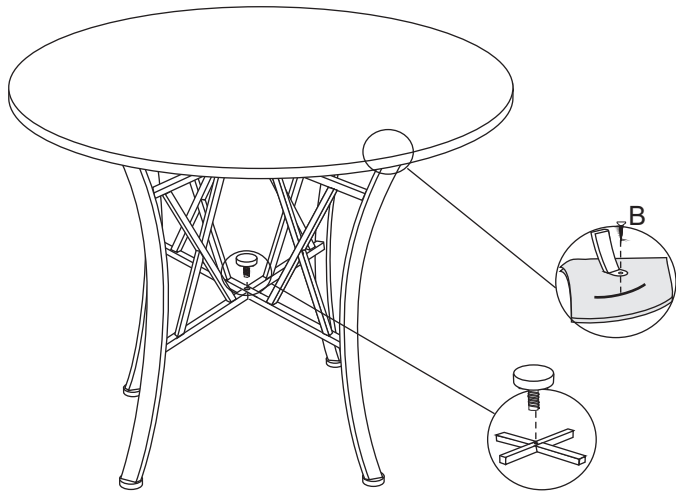

Y2616-69 STAR-WEATHERD/GRY PUB TBL

STEP1

STEP2

STEP3

STEP4

Note: Pls do not tighten all bolts until the products is assembled completely.

A		12pcs	1/4"*12mm blue
B		4pcs	M5*15mm
C		1pc	M4

Y2616-24 STAR-24"CS CHRCL GRY SWVL

STEP1

STEP2

STEP3

STEP4

Note:Pls do not tighten all bolts until the products is assembled completely.

A		4pcs	1/4"*25mm blue
B		8pcs	1/4"*12mm blue
C		4pcs	M5*28mm
D		1pc	

A		1X	E		1X
B		1X	F	$\phi 24 * 1/4'' * 10\text{mm}$ 	4X
C		1X	J		1X
D		1X			

Y2616-83 STAR-WEATHERED GRY STORAGE SHELF

STEP1

STEP2

STEP3

STEP4

Note: Pls do not tighten all bolts until the products is assembled completely.

A		5pcs	1/4"*12mm blue
B		18pcs	M5*15mm
C		1pc	M4

A		1X
B		1X
C		1X
D		1X
E		1X
L		1X
R		1X
H		1X
I	$\phi 15 \times 1/4'' \times 10\text{mm}$ 	4X
F		1X