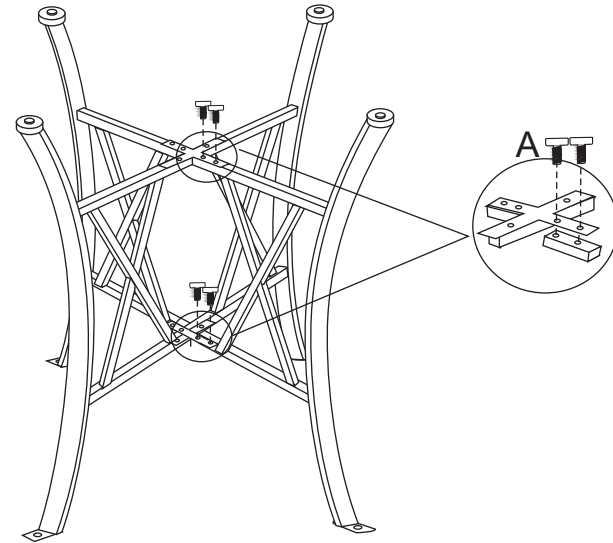

Y2616-69 STAR-WEATHERD/GRY PUB TBL

STEP1

STEP2

STEP3

STEP4

Note: Pls do not tighten all bolts until the products is assembled completely.

A		12pcs	1/4"*12mm blue
B		4pcs	M5*15mm
C		1pc	M4

Y2616-24 STAR-24"CS CHRCL GRY SWVL

STEP1

STEP2

STEP3

STEP4

Note:Pls do not tighten all bolts until the products is assembled completely.

A		4pcs	1/4"*25mm blue
B		8pcs	1/4"*12mm blue
C		4pcs	M5*28mm
D		1pc	

A		1X	E		1X
B		1X	F	$\phi 24 * 1/4'' * 10\text{mm}$ 	4X
C		1X	J		1X
D		1X			

Y2616-83 STAR-WEATHERED GRY STORAGE SHELF

STEP1

STEP2

STEP3

STEP4

Note: Pls do not tighten all bolts until the products is assembled completely.

A		5pcs	1/4"*12mm blue
B		18pcs	M5*15mm
C		1pc	M4

A		1X
B		1X
C		1X
D		1X
E		1X
L		1X
R		1X
H		1X
I	$\phi 15 \times 1/4'' \times 10\text{mm}$ 	4X
F		1X