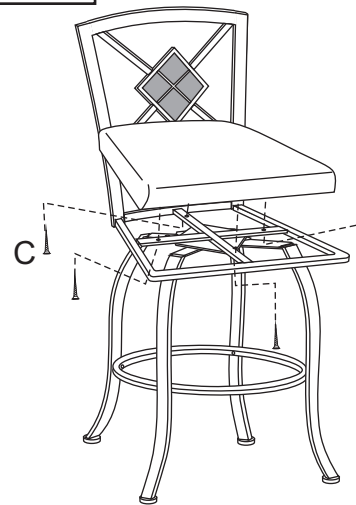

Y2616-69 STAR-WEATHERD/GRY PUB TBL

STEP1

STEP2

STEP3

STEP4

Note: Pls do not tighten all bolts until the products is assembled completely.

A		12pcs	1/4"*12mm blue
B		4pcs	M5*15mm
C		1pc	M4

Y2616-24 STAR-24"CS CHRCL GRY SWVL

STEP1

STEP2

STEP3

STEP4

Note:Pls do not tighten all bolts until the products is assembled completely.

A		4pcs	1/4"*25mm blue
B		8pcs	1/4"*12mm blue
C		4pcs	M5*28mm
D		1pc	

A		1X	E		1X
B		1X	F	$\phi 24 * 1/4'' * 10\text{mm}$ 	4X
C		1X	J		1X
D		1X			

Y2616-83 STAR-WEATHERED GRY STORAGE SHELF

STEP1

STEP2

STEP3

STEP4

Note: Pls do not tighten all bolts until the products is assembled completely.

A		5pcs	1/4"*12mm blue
B		18pcs	M5*15mm
C		1pc	M4

A		1X
B		1X
C		1X
D		1X
E		1X
L		1X
R		1X
H		1X
I	$\phi 15 \times 1/4'' \times 10\text{mm}$ 	4X
F		1X