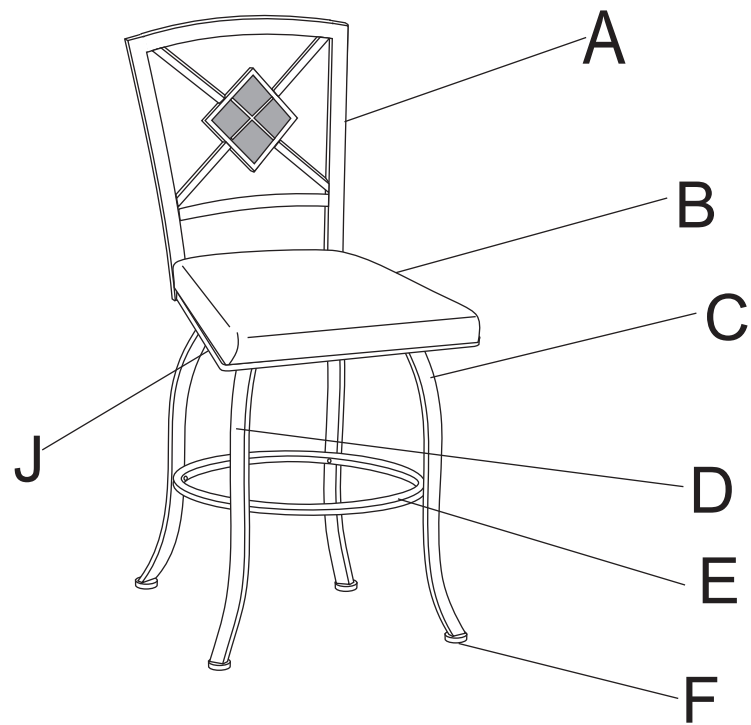

Y2616-24 STAR-24"CS CHRCL GRY SWVL

STEP1

STEP2

STEP3

STEP4

Note:Pls do not tighten all bolts until the products is assembled completely.

A		4pcs	1/4"*25mm blue
B		8pcs	1/4"*12mm blue
C		4pcs	M5*28mm
D		1pc	

A		1X	E		1X
B		1X	F	$\phi 24 * 1/4'' * 10\text{mm}$ 	4X
C		1X	J		1X
D		1X			