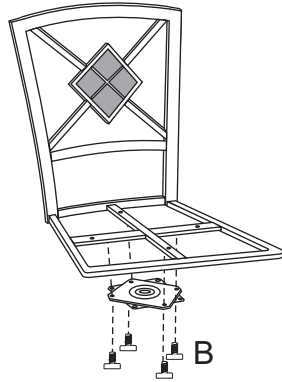

Y2616-24 STAR-24"CS CHRCL GRY SWVL

STEP1

STEP2

STEP3

STEP4

Note:Pls do not tighten all bolts until the products is assembled completely.

A		4pcs	1/4"*25mm blue
B		8pcs	1/4"*12mm blue
C		4pcs	M5*28mm
D		1pc	

A		1X	E		1X
B		1X	F	$\phi 24 * 1/4'' * 10\text{mm}$ 	4X
C		1X	J		1X
D		1X			