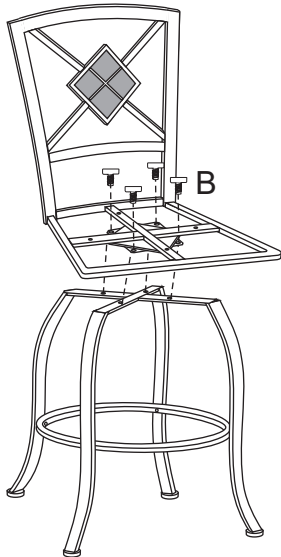

Y2616-24 STAR-24"CS CHRCL GRY SWVL

STEP1

STEP2

STEP3

STEP4

Note:Pls do not tighten all bolts until the products is assembled completely.

A		4pcs	1/4"*25mm blue
B		8pcs	1/4"*12mm blue
C		4pcs	M5*28mm
D		1pc	

A		1X	E		1X
B		1X	F	$\phi 24 * 1/4'' * 10\text{mm}$ 	4X
C		1X	J		1X
D		1X			