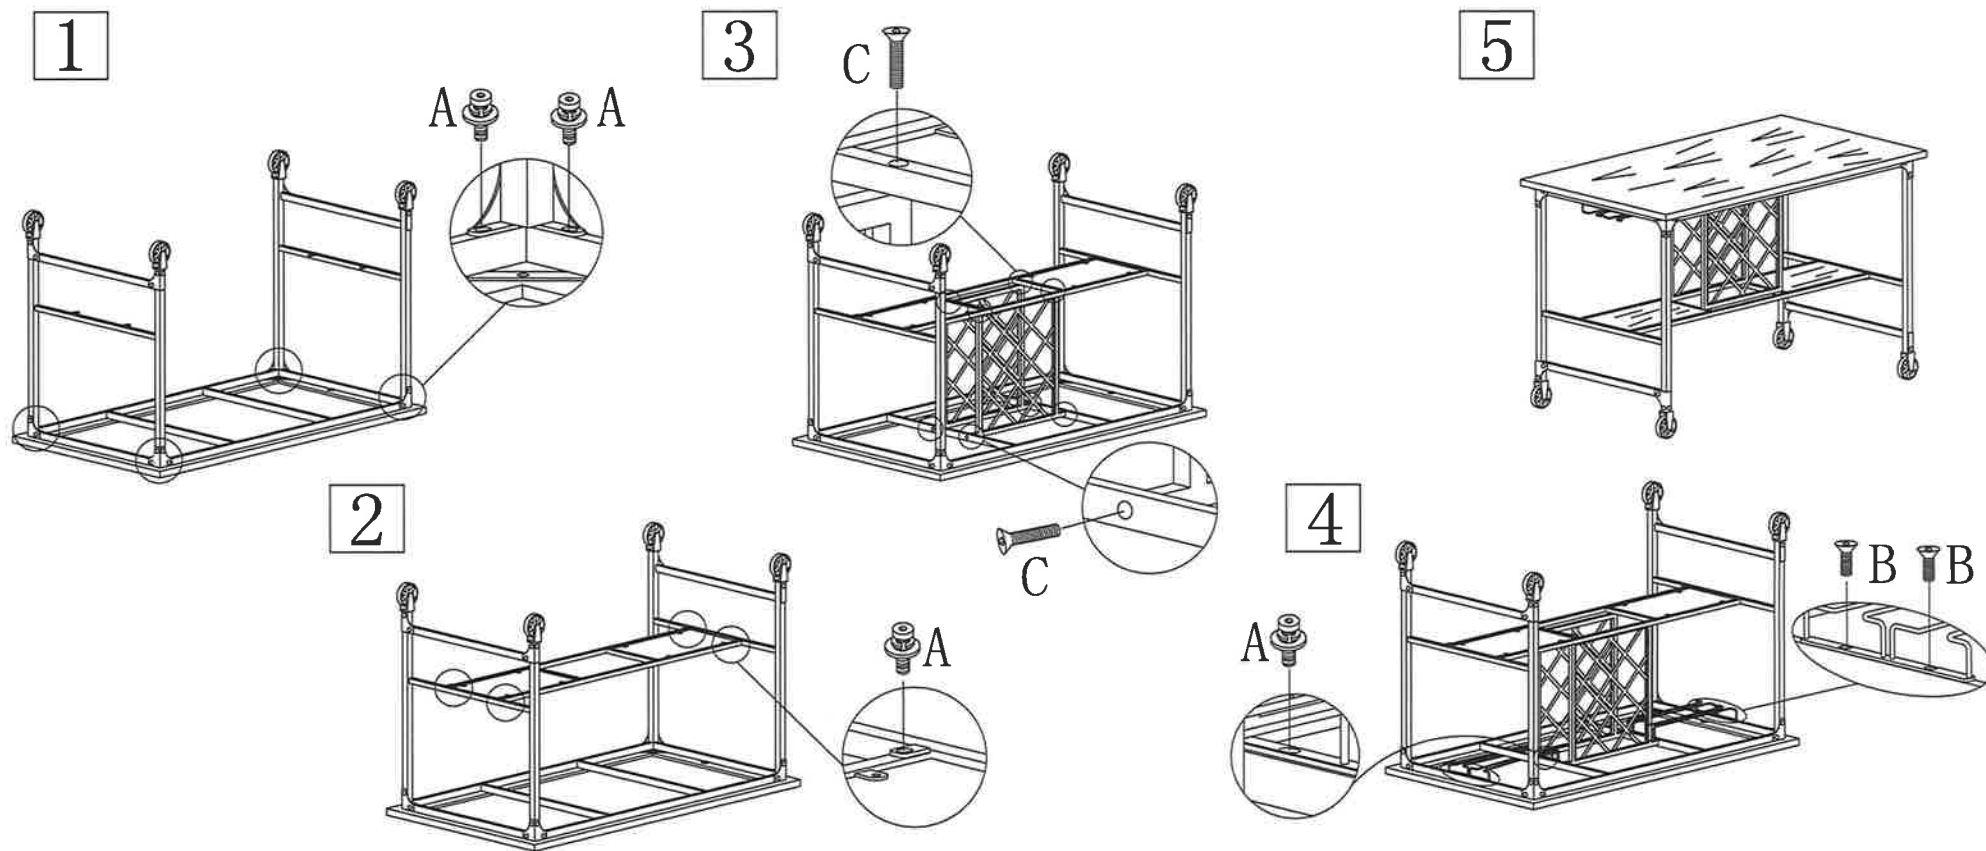

W3075-68	A		1X
W3075-68	B		2X
W3075-68	C		2X
W3075-68	D		1X
W3075-68	E		2X
W3075-68	F	 1/4* $\varnothing$ 24*10mm	4X

# W3075-68 CRAFT RUSTIC ELM PUB TABLE

A		14X	1/4"-20X15mm FH
B		4X	1/4"-20X12mm FH
C		8X	1/4"-20X40mm FH
D		1X	M4