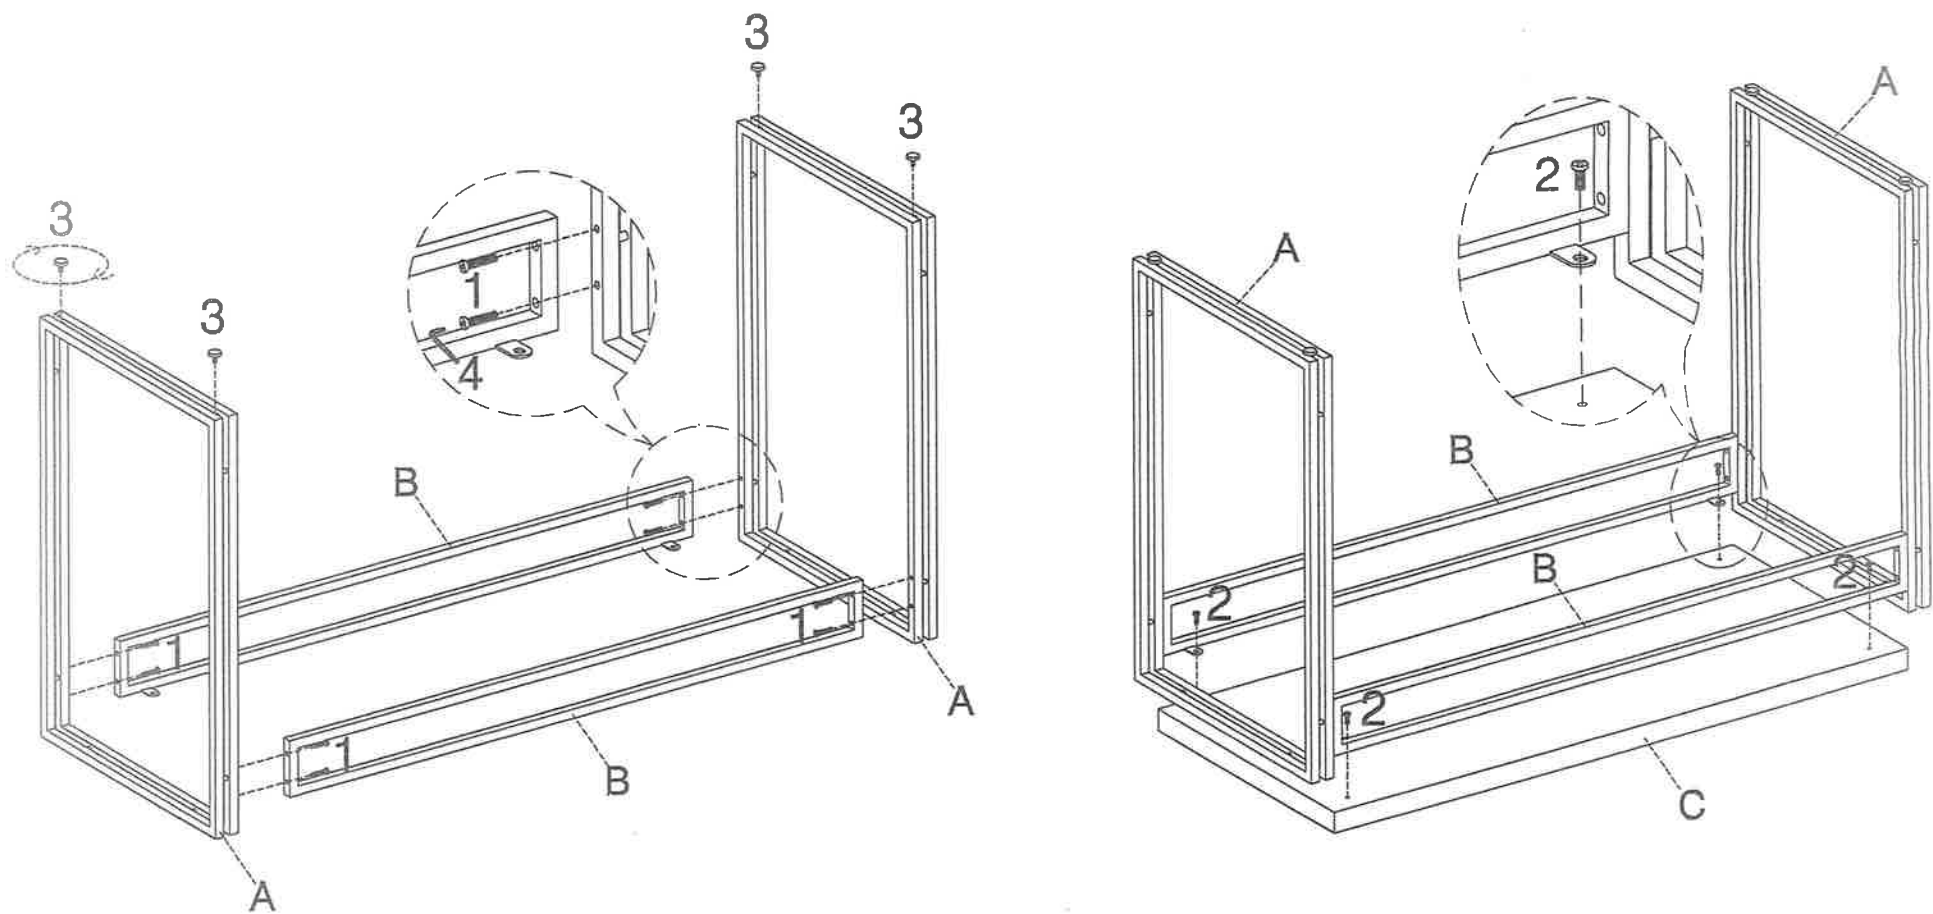

P2089-74 DAWN-20X74 3PC BLK DESK/SET

| | | | |
|---|----|---|---------|
| 1 | x8 |  | M6*25mm |
| 3 | x4 |  | Ø20mm |

| | | | |
|---|----|---|---------|
| 2 | x4 |  | M6*12mm |
| 4 | x1 |  | 4mm |

2/5

P2089-74 DAWN-20X74 3PC BLK DESK/SET

| | | |
|---|----|--|
| A | x2 | |
| B | x2 | |
| C | x1 | |

P2089-74 DAWN-20X74 3PC BLK DESK/CHR

| | | | | | | | |
|---|----|---|---------|---|----|---|---------|
| 1 | x6 |  | M6*40mm | 2 | x4 |  | M6*30mm |
| 3 | x4 |  | M6*12mm | 4 | x1 |  | 4mm |