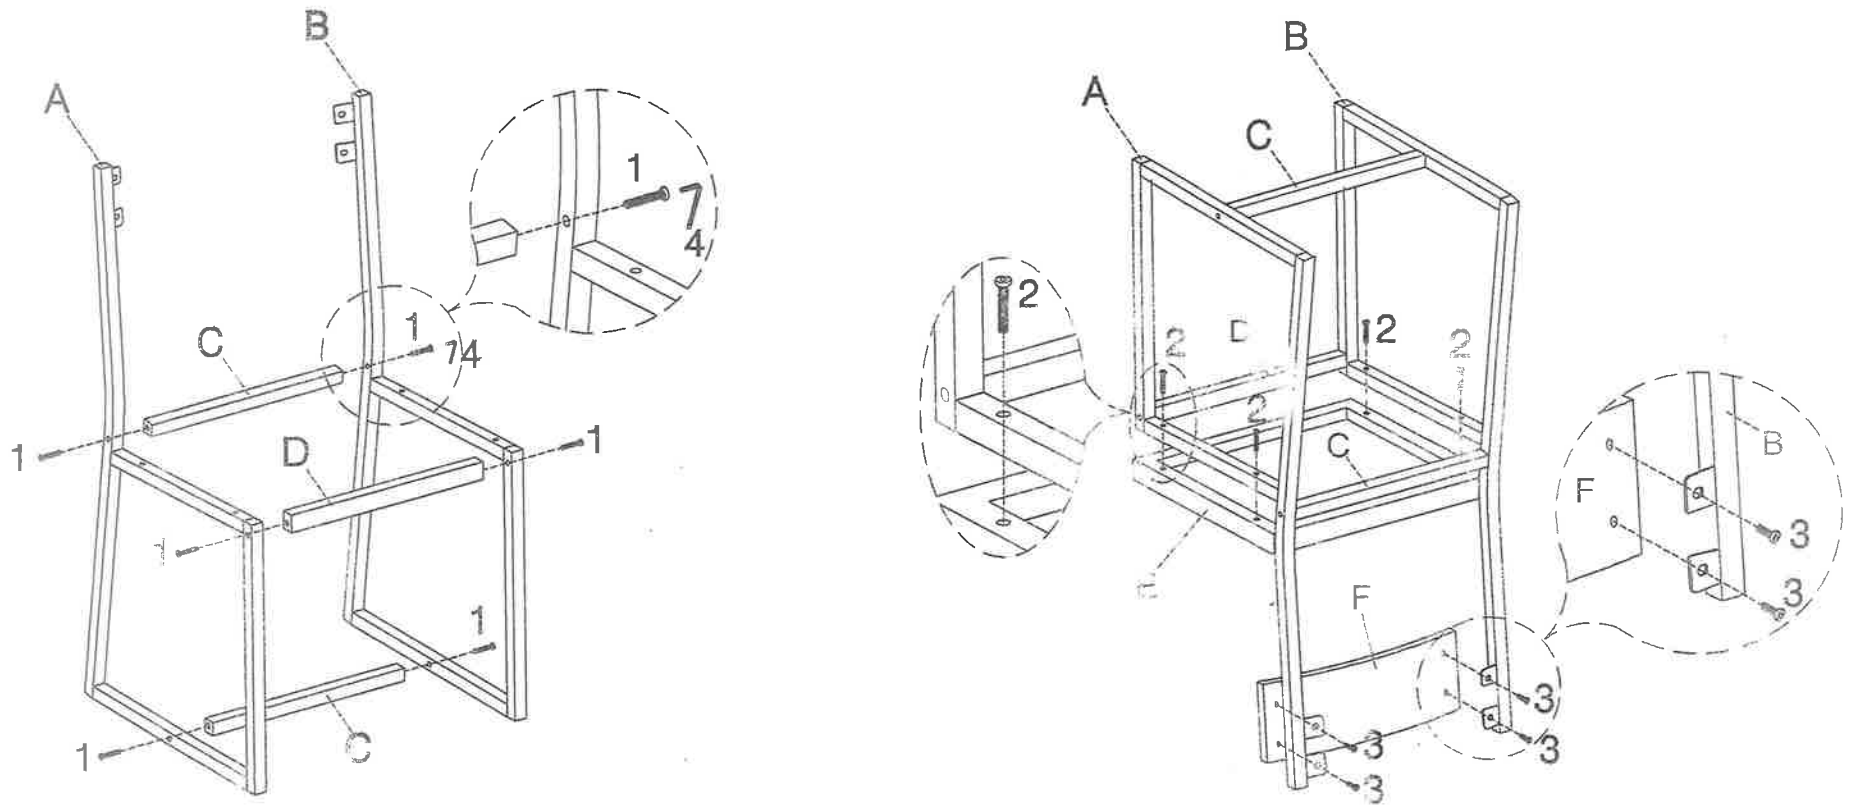

P2089-74 DAWN-20X74 3PC BLK DESK/SET

| | | | |
|---|----|---|---------|
| 1 | x8 |  | M6*25mm |
| 3 | x4 |  | Ø20mm |

| | | | |
|---|----|---|---------|
| 2 | x4 |  | M6*12mm |
| 4 | x1 |  | 4mm |

2/5

P2089-74 DAWN-20X74 3PC BLK DESK/SET

| | | |
|---|----|--|
| A | x2 | |
| B | x2 | |
| C | x1 | |

P2089-74 DAWN-20X74 3PC BLK DESK/CHR

| | | | | | | | |
|---|----|---|---------|---|----|---|---------|
| 1 | x6 |  | M6*40mm | 2 | x4 |  | M6*30mm |
| 3 | x4 |  | M6*12mm | 4 | x1 |  | 4mm |

4/5

P2089-74 DAWN-20X74 3PC BLK DESK/CHR

| | | |
|---|----|---|
| A | x1 |  |
| B | x1 |  |
| C | x2 |  |
| D | x1 |  |
| E | x1 |  |
| F | x1 |  |