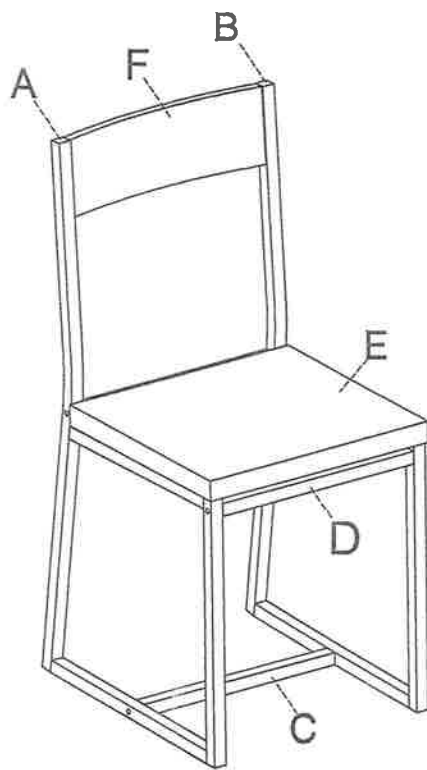

P2089-74 DAWN-20X74 3PC BLK DESK/SET

| | | | |
|---|----|---|---------|
| 1 | x8 |  | M6*25mm |
| 3 | x4 |  | Ø20mm |

| | | | |
|---|----|---|---------|
| 2 | x4 |  | M6*12mm |
| 4 | x1 |  | 4mm |

2/5

P2089-74 DAWN-20X74 3PC BLK DESK/SET

| | | |
|---|----|--|
| A | x2 | |
| B | x2 | |
| C | x1 | |

P2089-74 DAWN-20X74 3PC BLK DESK/CHR

| | | | | | | | |
|---|----|---|---------|---|----|---|---------|
| 1 | x6 |  | M6*40mm | 2 | x4 |  | M6*30mm |
| 3 | x4 |  | M6*12mm | 4 | x1 |  | 4mm |

4/5

P2089-74 DAWN-20X74 3PC BLK DESK/CHR

| | | |
|---|----|---|
| A | x1 |  |
| B | x1 |  |
| C | x2 |  |
| D | x1 |  |
| E | x1 |  |
| F | x1 |  |