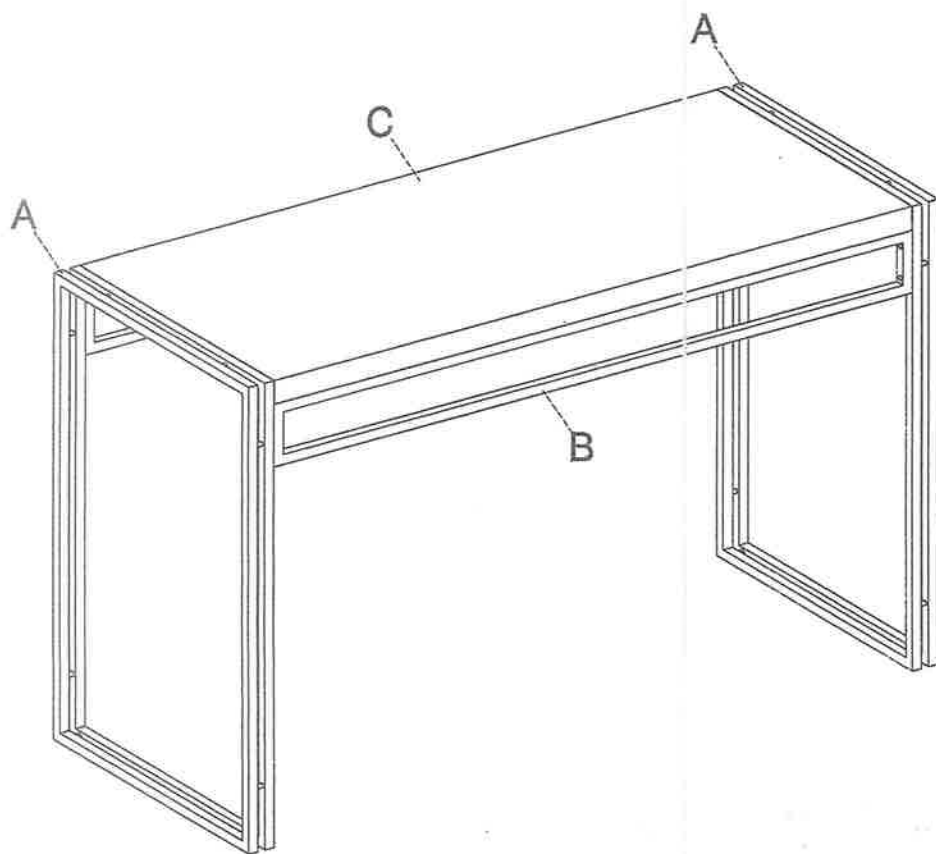

P2089-74 DAWN-20X74 3PC BLK DESK/SET

| | | | |
|---|----|---|---------|
| 1 | x8 |  | M6*25mm |
| 3 | x4 |  | Ø20mm |

| | | | |
|---|----|---|---------|
| 2 | x4 |  | M6*12mm |
| 4 | x1 |  | 4mm |

2/5

P2089-74 DAWN-20X74 3PC BLK DESK/SET

| | | |
|---|----|--|
| A | x2 | |
| B | x2 | |
| C | x1 | |

P2089-74 DAWN-20X74 3PC BLK DESK/CHR

| | | | | | | | |
|---|----|---|---------|---|----|---|---------|
| 1 | x6 |  | M6*40mm | 2 | x4 |  | M6*30mm |
| 3 | x4 |  | M6*12mm | 4 | x1 |  | 4mm |