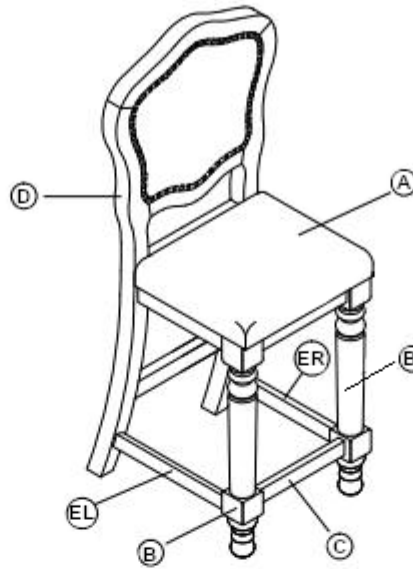

ASSEMBLY INSTRUCTIONS

CR-87711 - CR-87148 / STOOLS

HARDWARE:

Item	Description	QTY
H1	Long Bolt  1/4"×3"	4
H2	Short Bolt  1/4"×1-3/4"	1
H3	Medium Bolt  1/4"×2-1/4"	4
H4	Spring Washer  1/4"×1.2mm	9
H5	Washer  1/4"×19×1.2mm	9
H6	Allen Key  4mm	1
H7	Screw  #8×1/2	6

PARTS:

Item	Description	QTY
A	Seat	1
B	Front Legs	2
C	Front Stretcher	1
D	Back	1
ER	Right Facing Stretcher	1
EL	Left Facing Stretcher	1

ATTENTION:

SINCE HARDWOOD AND VENEER ARE USED IN THIS FURNITURE, THERE MAY BE VARIATIONS IN COLOR, SHADE, AND PATTERN. WOOD IS A NATURAL MATERIAL SO NO TWO PIECES ARE EXACTLY ALIKE. AS A RESULT, EACH PIECE TAKES THE STAIN DIFFERENTLY. IT IS THIS VARIATION THAT MAKES WOOD AND VENEER SO BEAUTIFUL.