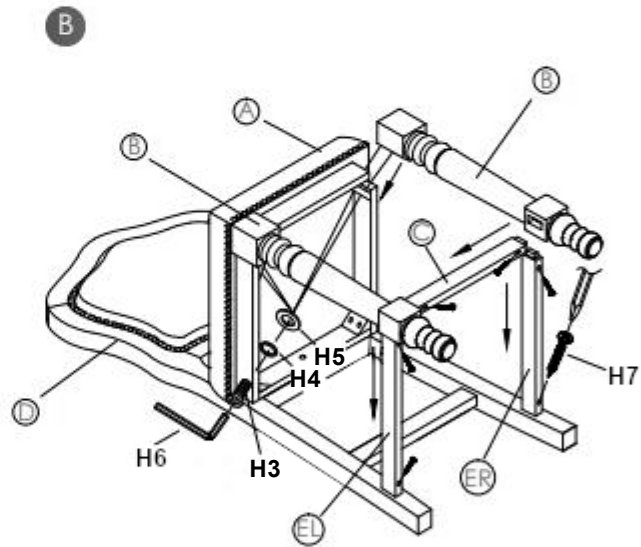

ASSEMBLY INSTRUCTIONS

CR-87711 - CR-87148 / STOOLS

HARDWARE:

Item	Description	QTY
H1	Long Bolt  1/4"×3"	4
H2	Short Bolt  1/4"×1-3/4"	1
H3	Medium Bolt  1/4"×2-1/4"	4
H4	Spring Washer  1/4"×1.2mm	9
H5	Washer  1/4"×19×1.2mm	9
H6	Allen Key  4mm	1
H7	Screw  #8×1/2	6

PARTS:

Item	Description	QTY
A	Seat	1
B	Front Legs	2
C	Front Stretcher	1
D	Back	1
ER	Right Facing Stretcher	1
EL	Left Facing Stretcher	1

ATTENTION:

SINCE HARDWOOD AND VENEER ARE USED IN THIS FURNITURE, THERE MAY BE VARIATIONS IN COLOR, SHADE, AND PATTERN. WOOD IS A NATURAL MATERIAL SO NO TWO PIECES ARE EXACTLY ALIKE. AS A RESULT, EACH PIECE TAKES THE STAIN DIFFERENTLY. IT IS THIS VARIATION THAT MAKES WOOD AND VENEER SO BEAUTIFUL.