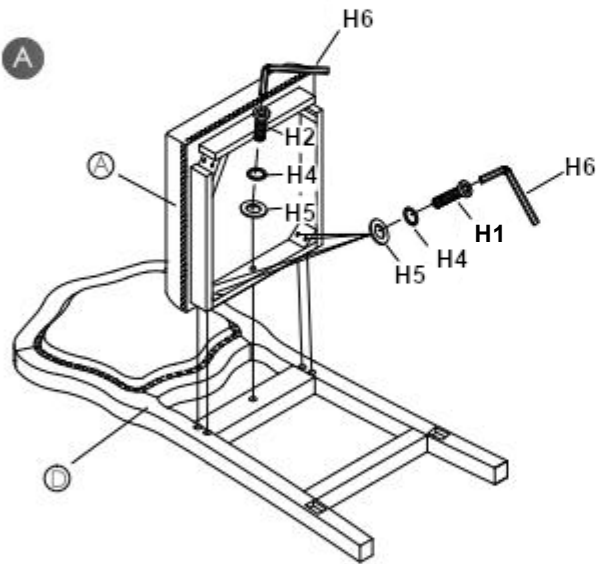

ASSEMBLY INSTRUCTIONS

CR-87711 - CR-87148 / STOOLS

HARDWARE:

Item	Description	QTY
H1	Long Bolt  1/4"×3"	4
H2	Short Bolt  1/4"×1-3/4"	1
H3	Medium Bolt  1/4"×2-1/4"	4
H4	Spring Washer  1/4"×1.2mm	9
H5	Washer  1/4"×19×1.2mm	9
H6	Allen Key  4mm	1
H7	Screw  #8×1/2	6

PARTS:

Item	Description	QTY
A	Seat	1
B	Front Legs	2
C	Front Stretcher	1
D	Back	1
ER	Right Facing Stretcher	1
EL	Left Facing Stretcher	1

ATTENTION:

SINCE HARDWOOD AND VENEER ARE USED IN THIS FURNITURE, THERE MAY BE VARIATIONS IN COLOR, SHADE, AND PATTERN. WOOD IS A NATURAL MATERIAL SO NO TWO PIECES ARE EXACTLY ALIKE. AS A RESULT, EACH PIECE TAKES THE STAIN DIFFERENTLY. IT IS THIS VARIATION THAT MAKES WOOD AND VENEER SO BEAUTIFUL.