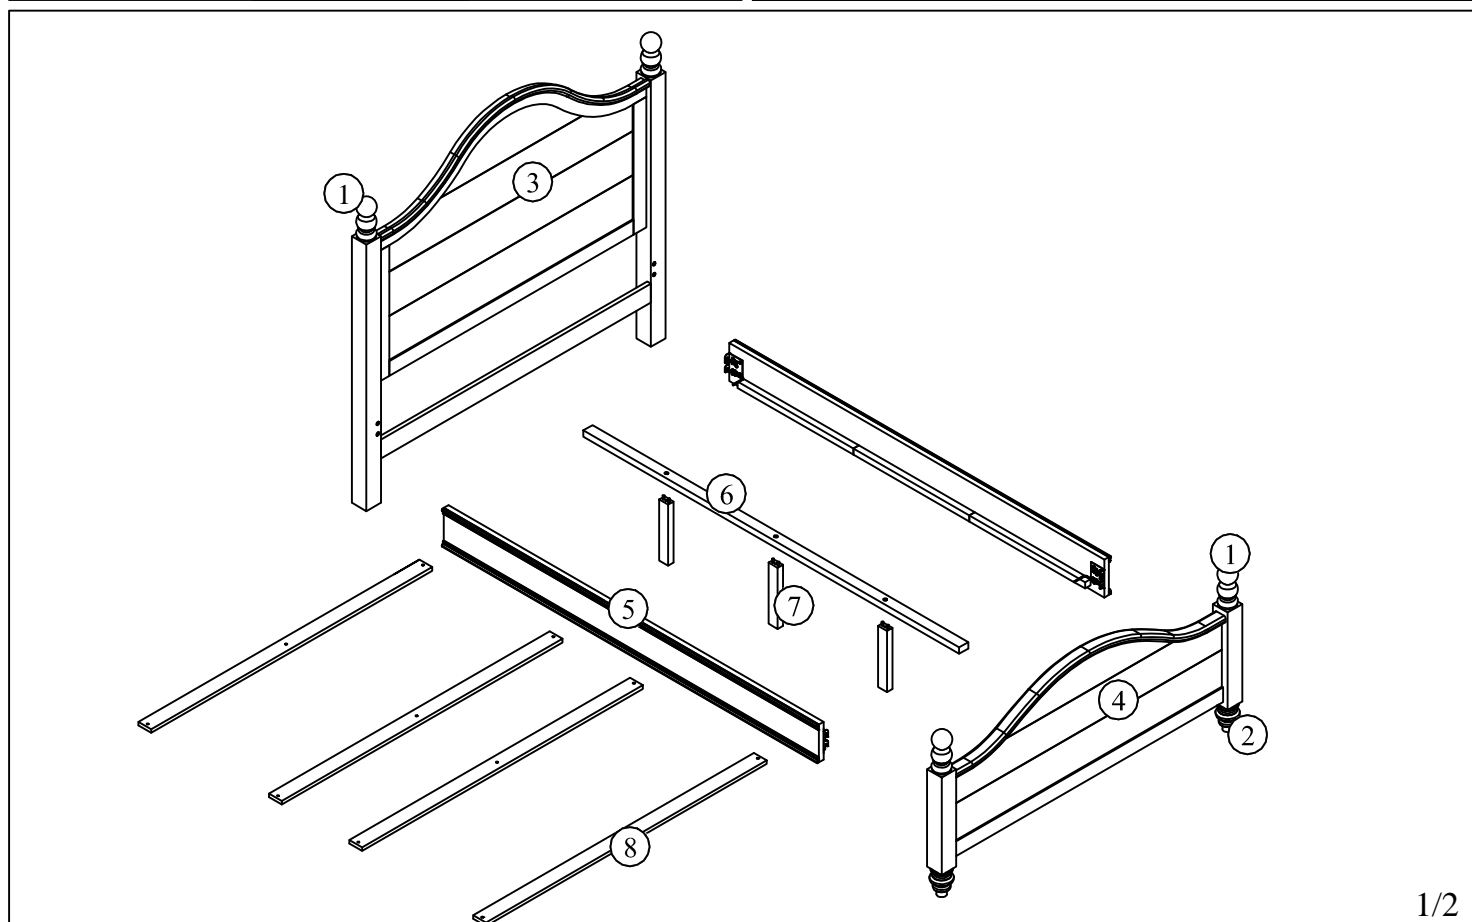

ASSEMBLY INSTRUCTION KING/QUEEN HAMPTON BED

	H 1	8 PCS Ø8 x 20		H 3	12 PCS Ø4 x 25
		8 PCS Ø8		H 4	1 PC Ø 4
		8 PCS Ø8		H 5	1 PC Ø 6
	H 2	3 PCS Ø6 x 50			

Step 1:

Step 2:

MIRROR

Assembly Instructions

Components and Hardware List

Made in Viet Nam

Ø4 x 30mm
Wood Screw

A. MIRROR 1 PC

B. Back support 2 PC

C. DRESSER 1 PC

OPTION 1