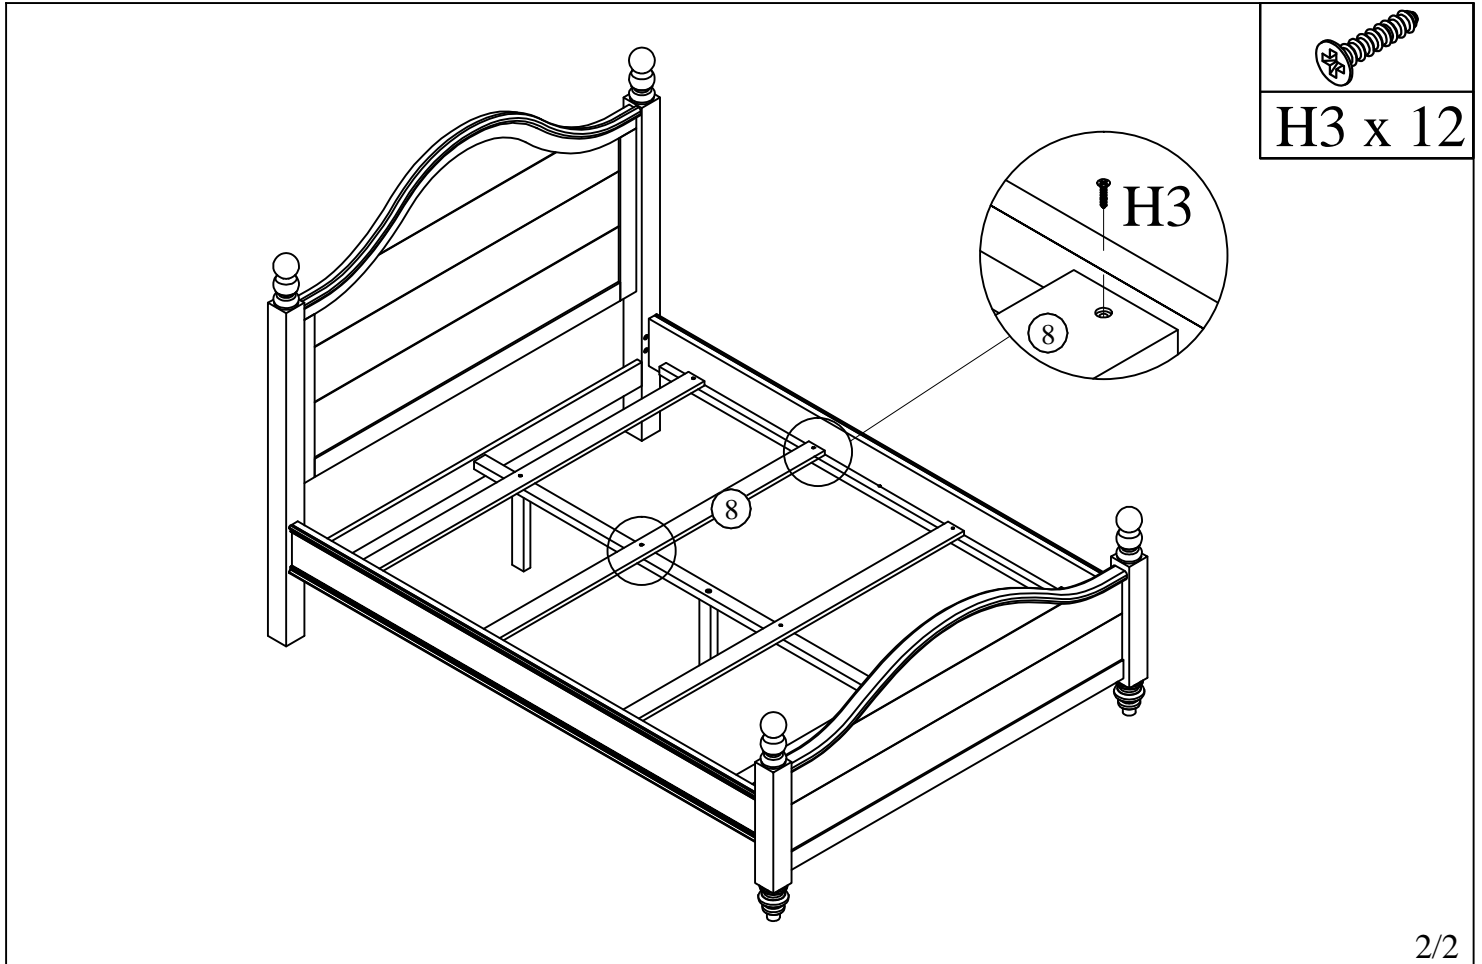

ASSEMBLY INSTRUCTION KING/QUEEN HAMPTON BED

	H 1	8 PCS Ø8 x 20		H 3	12 PCS Ø4 x 25
		8 PCS Ø8		H 4	1 PC Ø 4
		8 PCS Ø8		H 5	1 PC Ø 6
	H 2	3 PCS Ø6 x 50			

Step 1:

Step 2:

MIRROR

Assembly Instructions

Components and Hardware List

Made in Viet Nam

Ø4 x 30mm
Wood Screw

A. MIRROR 1 PC

B. Back support 2 PC

C. DRESSER 1 PC

OPTION 1