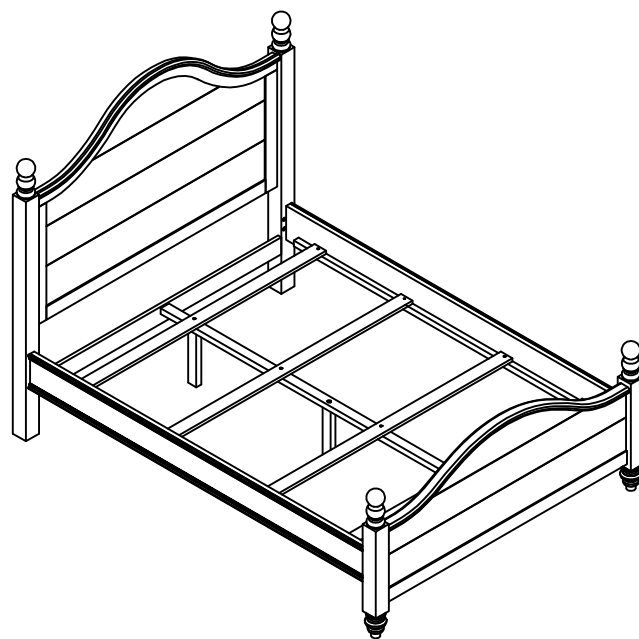

ASSEMBLY INSTRUCTION KING/QUEEN HAMPTON BED

	H 1	8 PCS Ø8 x 20		H 3	12 PCS Ø4 x 25
		8 PCS Ø8		H 4	1 PC Ø 4
		8 PCS Ø8		H 5	1 PC Ø 6
	H 2	3 PCS Ø6 x 50			

Step 1:

Step 2:

MIRROR

Assembly Instructions

Components and Hardware List

Made in Viet Nam

Ø4 x 30mm
Wood Screw

A. MIRROR 1 PC

B. Back support 2 PC

C. DRESSER 1 PC

OPTION 1