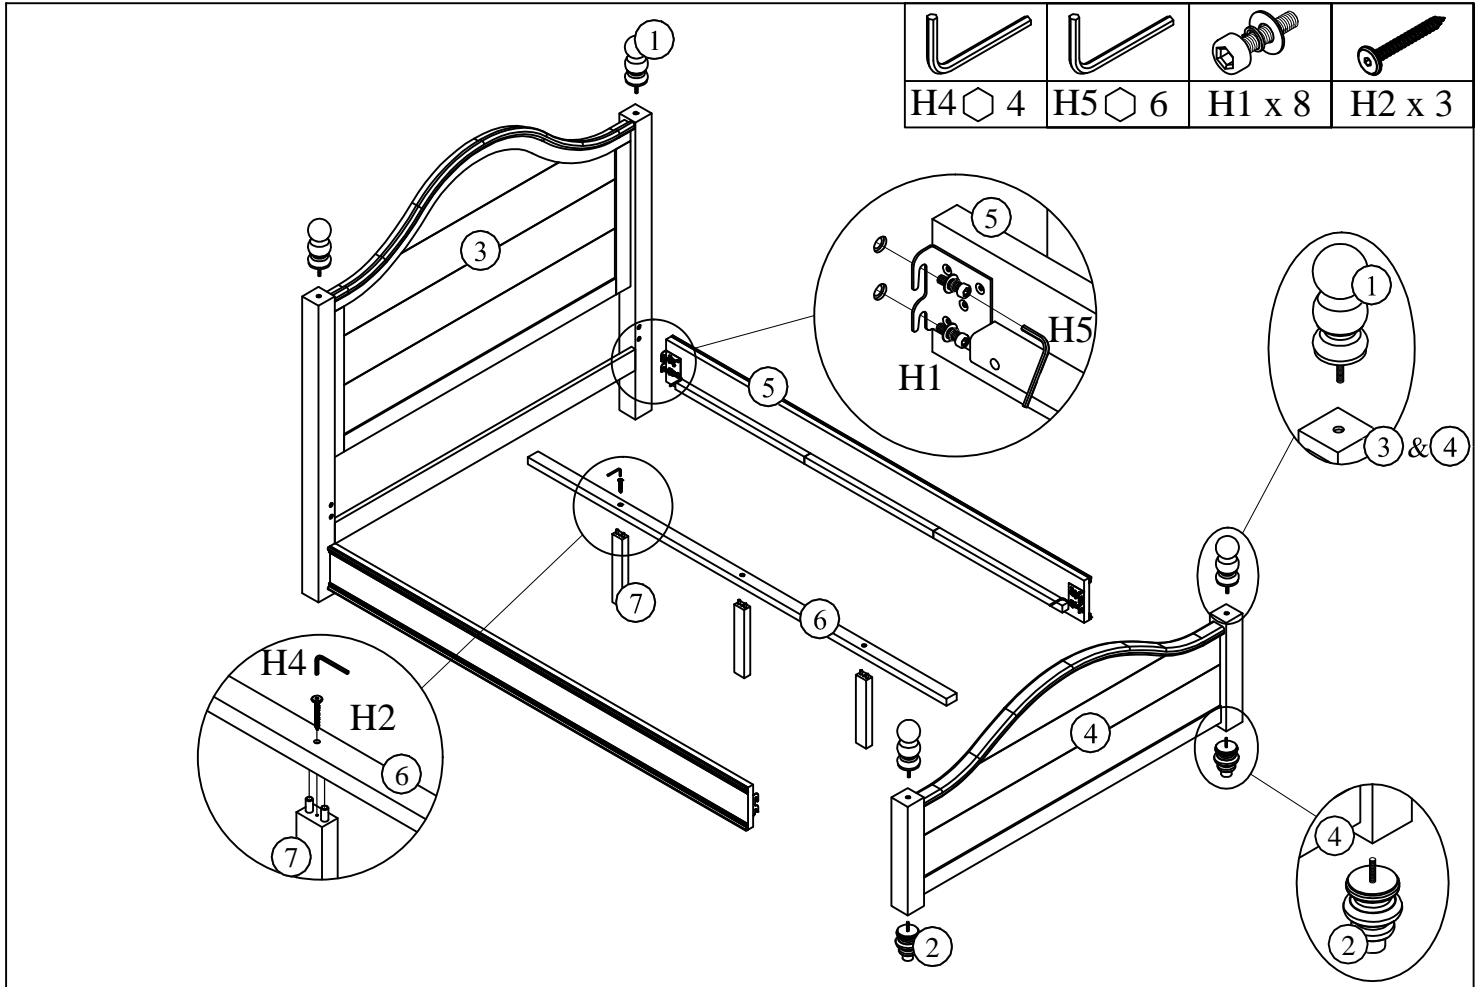

ASSEMBLY INSTRUCTION KING/QUEEN HAMPTON BED

	H 1	8 PCS Ø8 x 20		H 3	12 PCS Ø4 x 25
		8 PCS Ø8		H 4	1 PC Ø 4
		8 PCS Ø8		H 5	1 PC Ø 6
	H 2	3 PCS Ø6 x 50			

Step 1:

Step 2:

MIRROR

Assembly Instructions

Components and Hardware List

Made in Viet Nam

Ø4 x 30mm
Wood Screw

A. MIRROR 1 PC

B. Back support 2 PC

C. DRESSER 1 PC

OPTION 1