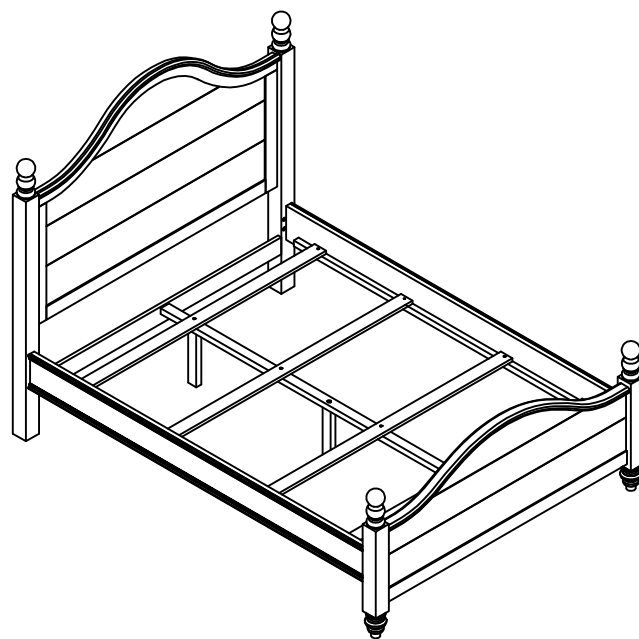

ASSEMBLY INSTRUCTION KING/QUEEN HAMPTON BED

	H 1	8 PCS Ø8 x 20		H 3	12 PCS Ø4 x 25
		8 PCS Ø8		H 4	1 PC Ø 4
		8 PCS Ø8		H 5	1 PC Ø 6
	H 2	3 PCS Ø6 x 50			

Step 1:

Step 2:

MIRROR

Assembly Instructions

Components and Hardware List

Ø4 x 30mm
Wood Screw

A. MIRROR 1 PC

B. Back support 2 PC

C. DRESSER 1 PC

OPTION 1