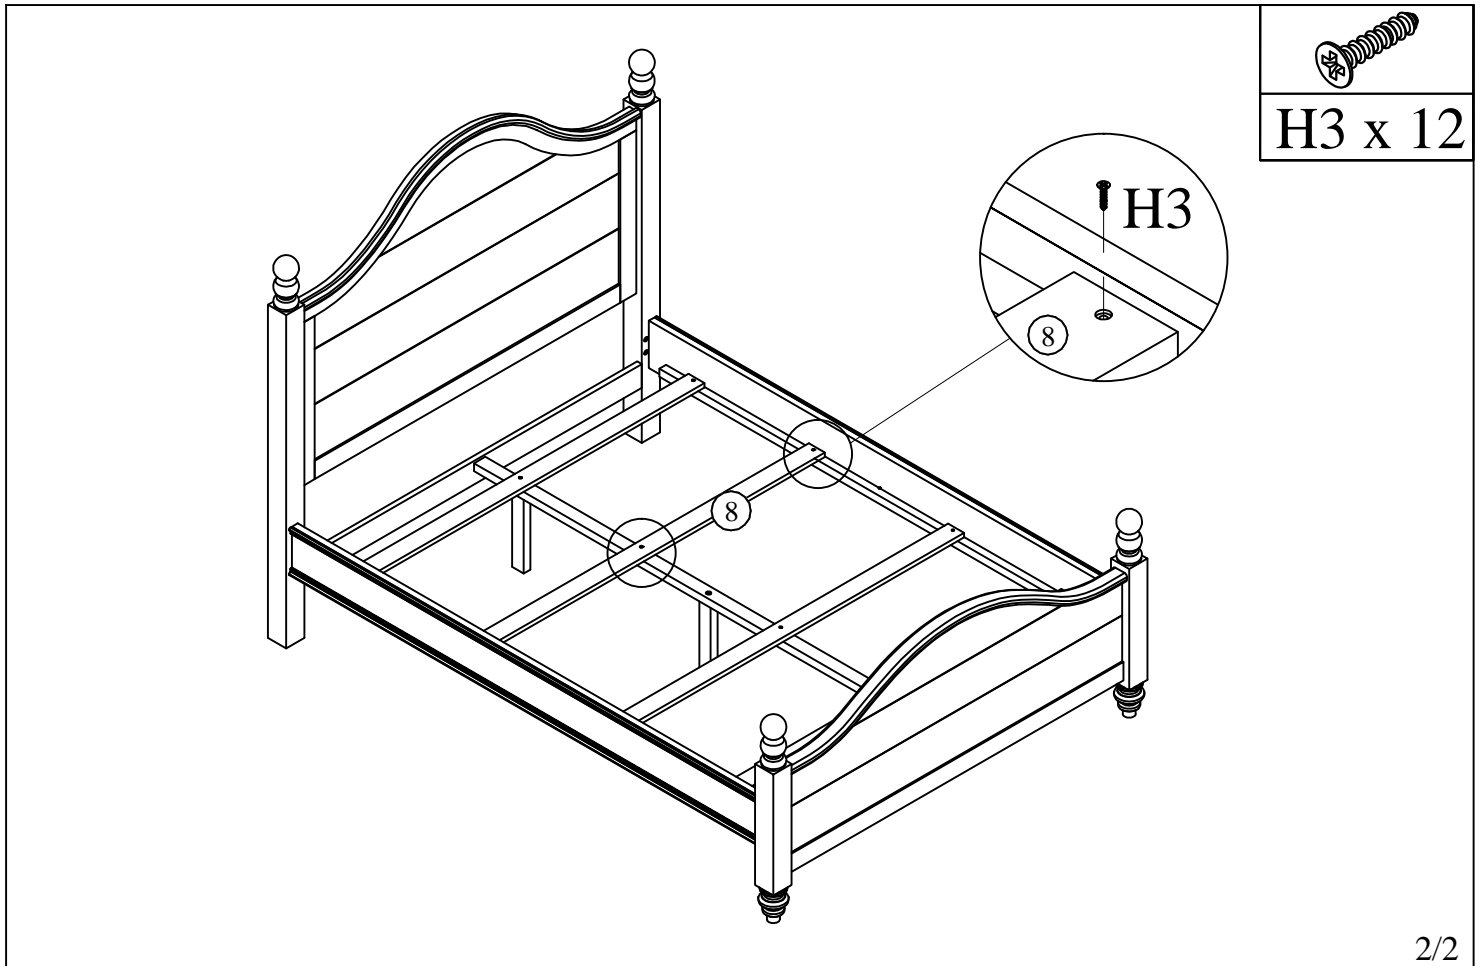

ASSEMBLY INSTRUCTION KING/QUEEN HAMPTON BED

	H 1	8 PCS Ø8 x 20		H 3	12 PCS Ø4 x 25
		8 PCS Ø8		H 4	1 PC Ø 4
		8 PCS Ø8		H 5	1 PC Ø 6
	H 2	3 PCS Ø6 x 50			

Step 1:

Step 2:

MIRROR

Assembly Instructions

Components and Hardware List

Ø4 x 30mm
Wood Screw

A. MIRROR 1 PC

B. Back support 2 PC

C. DRESSER 1 PC

OPTION 1