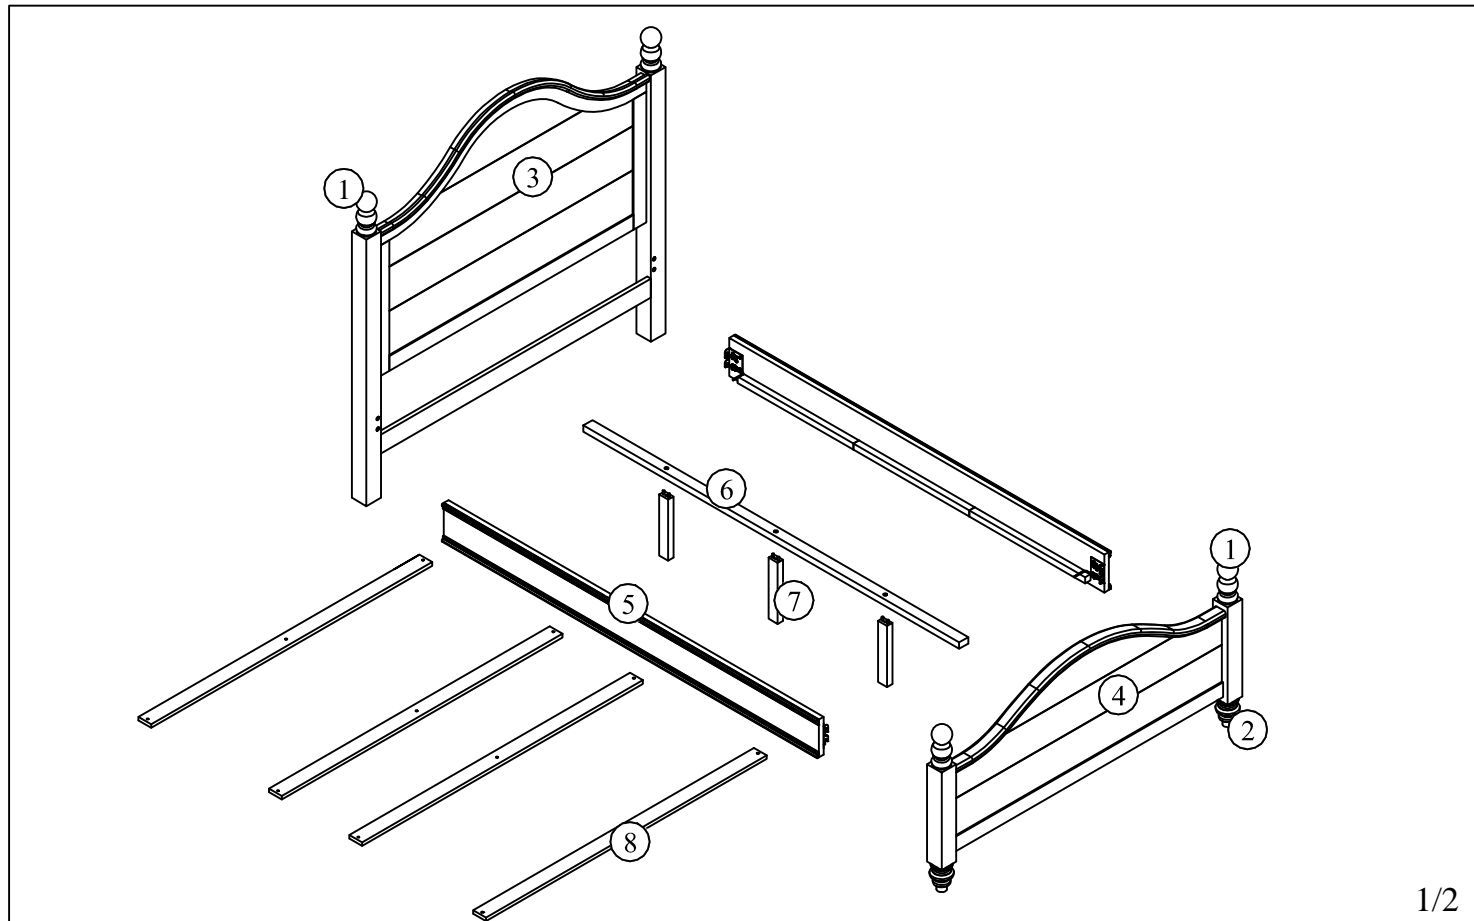

ASSEMBLY INSTRUCTION KING/QUEEN HAMPTON BED

	H 1	8 PCS Ø8 x 20		H 3	12 PCS Ø4 x 25
		8 PCS Ø8		H 4	1 PC Ø 4
		8 PCS Ø8		H 5	1 PC Ø 6
	H 2	3 PCS Ø6 x 50			

Step 1:

Step 2:

MIRROR

Assembly Instructions

Components and Hardware List

Ø4 x 30mm
Wood Screw

A. MIRROR 1 PC

B. Back support 2 PC

C. DRESSER 1 PC

OPTION 1