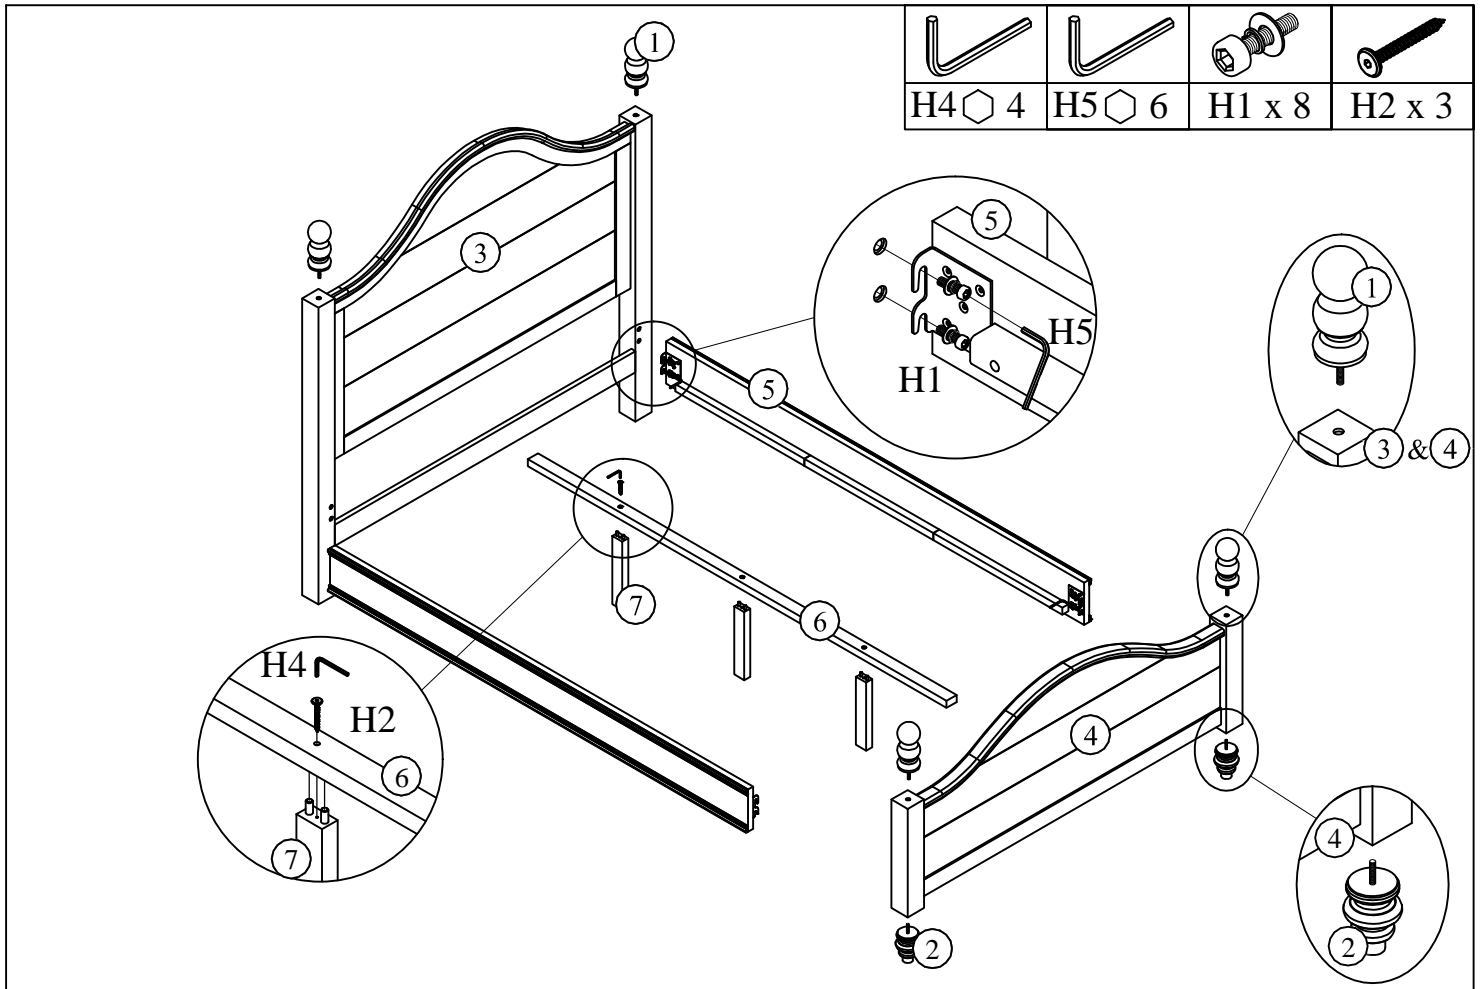

ASSEMBLY INSTRUCTION KING/QUEEN HAMPTON BED

	H 1	8 PCS Ø8 x 20		H 3	12 PCS Ø4 x 25
		8 PCS Ø8		H 4	1 PC Ø 4
		8 PCS Ø8		H 5	1 PC Ø 6
	H 2	3 PCS Ø6 x 50			

Step 1:

Step 2:

MIRROR

Assembly Instructions

Components and Hardware List

Ø4 x 30mm
Wood Screw

A. MIRROR 1 PC

B. Back support 2 PC

C. DRESSER 1 PC

OPTION 1